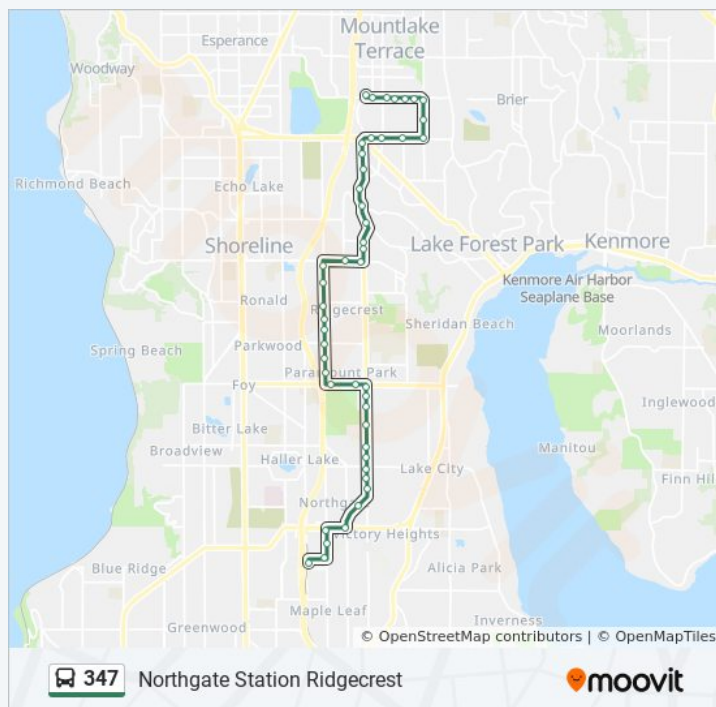

5th Ave NE & NE 170th St

5th Ave NE & NE 174th St

NE 175th St & 5th Ave NE

NE 175th St & 10th Ave NE

15th Ave NE & NE 175th St

15th Ave NE & NE 180th St

15th Ave NE & 24th Ave NE

15th Ave NE & NE Perkins Way

236th St SW & 52nd Ave W

236th St SW & 50th Ave W

48th Ave W & 236th St SW

48th Ave W & 240th St SW

48th Ave W & 244th St SW

NE 205th St & 52nd Ave W

NE 205th St & 56th Ave W

NE 205th St & 58th PI W

### 347 bus Info

**Direction:** Northgate Station Ridgecrest

**Stops:** 46

**Trip Duration:** 36 min

**Line Summary:**

15th Ave NE & NE 130th St

15th Ave NE & NE 127th St

15th Ave NE & NE 125th St

15th Ave NE & NE 123rd St

15th Ave NE & NE 120th St

Pinehurst Way NE & NE 115th St

NE Northgate Way & Roosevelt Way NE

5th Ave NE & NE Northgate Way

5th Ave NE & Northgate Mall

NE 103rd St & 5th Ave NE

Northgate Station - Bay 4