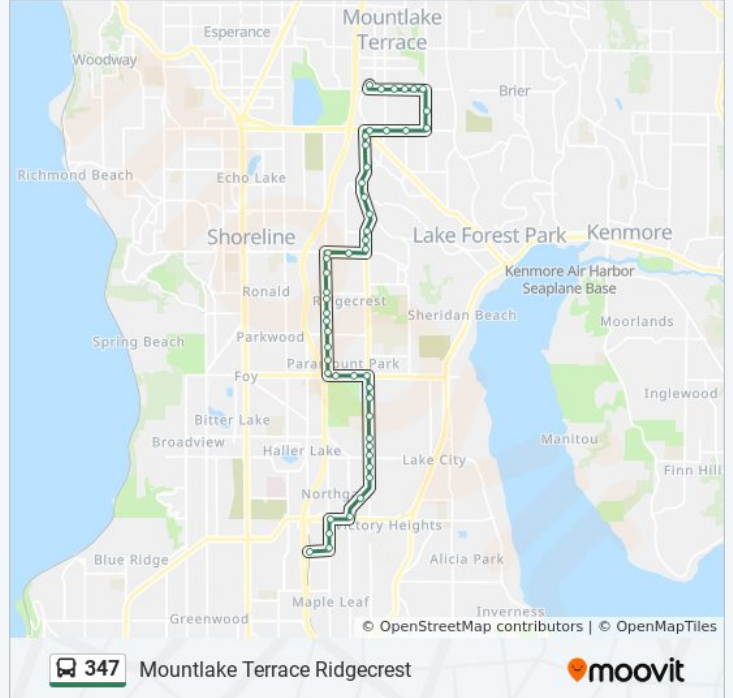

15th Ave NE & NE 192nd St

15th Ave NE & NE 196th St

15th Ave NE & Forest Park Dr NE

15th Ave NE & Ballinger Way NE

NE 205th St & 15th Ave NE

NE 205th St & 19th Ave NE

NE 205th St & 25th Ave NE

48th Ave W & 244th St SW

48th Ave W & 240th St SW

236th St SW & 48th Ave W

236th St SW & 50th Ave W

236th St SW & 52nd Ave W

236th St SW & 54th Ave W

236th St SW & 56th Ave W

Mntlake Terrace Park & Ride ACS & 236th St SW  
- Bay 1

### Direction: Northgate Station Ridgecrest

46 stops

[VIEW LINE SCHEDULE](#)

Mntlake Terrace Park & Ride ACS & 236th St SW  
- Bay 1

236th St SW & 58th Ave W

### 347 bus Info

**Direction:** Northgate Station Ridgecrest

**Stops:** 46

**Trip Duration:** 36 min

**Line Summary:**

15th Ave NE & NE 130th St

15th Ave NE & NE 127th St

15th Ave NE & NE 125th St