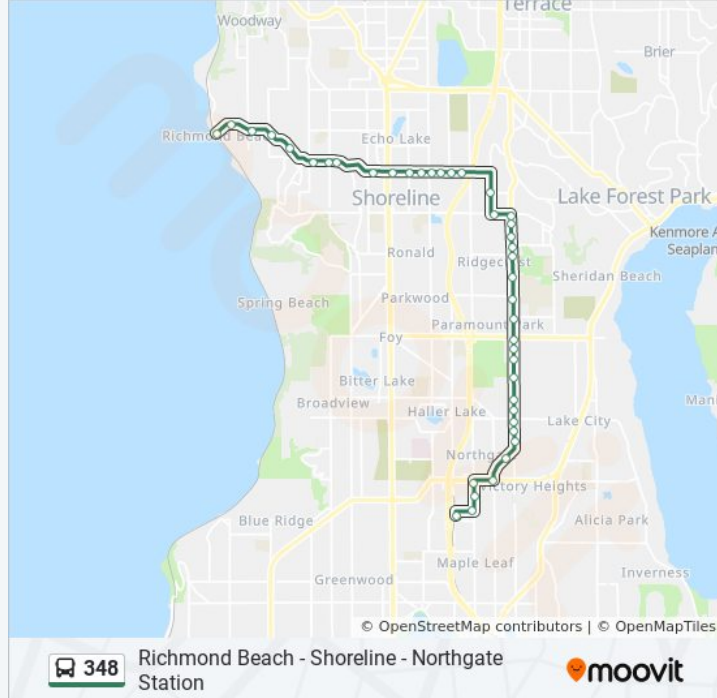

348 bus Info

Direction: Northgate Station North City

Stops: 39

Trip Duration: 36 min

Line Summary:

15th Ave NE & NE 165th St

15th Ave NE & NE 160th St

15th Ave NE & NE 155th St

15th Ave NE & NE 150th St

15th Ave NE & NE 143rd St

15th Ave NE & NE 140th St

15th Ave NE & NE 135th St

15th Ave NE & NE 130th St

15th Ave NE & NE 127th St

15th Ave NE & NE 125th St

15th Ave NE & NE 123rd St

15th Ave NE & NE 120th St

Pinehurst Way NE & NE 115th St

NE Northgate Way & Roosevelt Way NE

5th Ave NE & NE Northgate Way

5th Ave NE & Northgate Mall

NE 103rd St & 5th Ave NE

Northgate Station - Bay 4

Direction: Richmond Beach North City

40 stops

[VIEW LINE SCHEDULE](#)

Northgate Station - Bay 1

5th Ave NE & NE 103rd St

5th Ave NE & NE 106th St

NE Northgate Way & 5th Ave NE

Roosevelt Way NE & NE 111th St

Pinehurst Way NE & NE 115th St