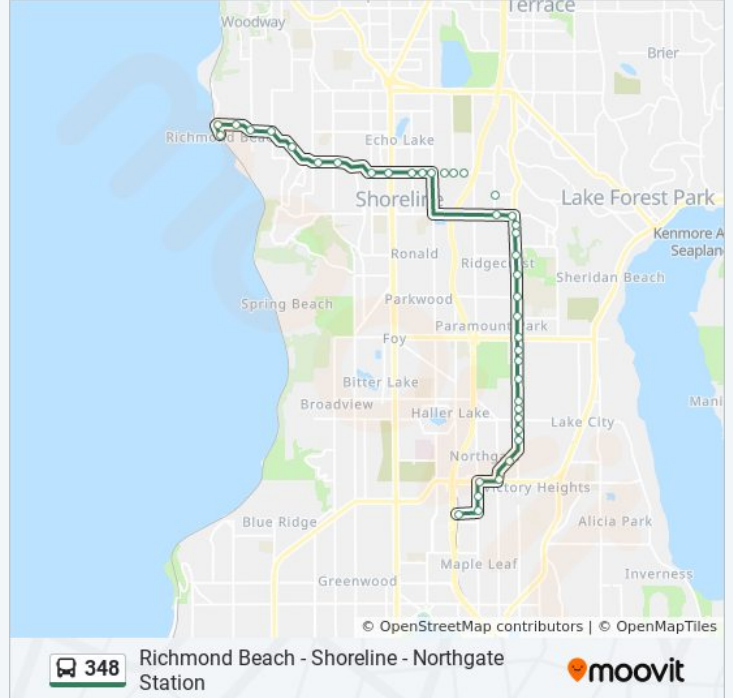

15th Ave NE & NE 120th St

Pinehurst Way NE & NE 115th St

NE Northgate Way & Roosevelt Way NE

5th Ave NE & NE Northgate Way

5th Ave NE & Northgate Mall

NE 103rd St & 5th Ave NE

Northgate Station - Bay 4

Direction: Richmond Beach North City

348 bus Info

Direction: Richmond Beach North City

Stops: 40

Trip Duration: 34 min

Line Summary:

15th Ave NE & NE 135th St
 15th Ave NE & NE 140th St
 15th Ave NE & NE 143rd St
 15th Ave NE & NE 145th St
 15th Ave NE & NE 150th St
 15th Ave NE & NE 155th St
 15th Ave NE & NE 160th St
 15th Ave NE & NE 165th St
 15th Ave NE & NE 170th St
 15th Ave NE & NE 172nd St
 NE 175th St & 15th Ave NE
 NE 175th St & 10th Ave NE
 10th Ave NE & NE 180th St
 NE 185th St & 3rd Ave NE
 NE 185th St & 1st Ave NE
 N 185th St & Corliss Ave N
 N 185th St & Meridian Ave N
 N 185th St & Ashworth Ave N
 N 185th St & Aurora Ave N
 N 185th St & Fremont Ave N
 NW Richmond Beach Rd & 2nd Ave NW
 NW Richmond Beach Rd & 8th Ave NW
 NW Richmond Beach Rd & 12th Ave NW
 NW Richmond Beach Rd & 15th Ave NW
 NW Richmond Beach Rd & 15th Ave NW
 NW 196th St & 20th Ave NW
 NW 196th St & NW 194th Pl
 NW 196th St & 26th Ave NW
 Richmond Beach Dr NW & NW 195th Pl