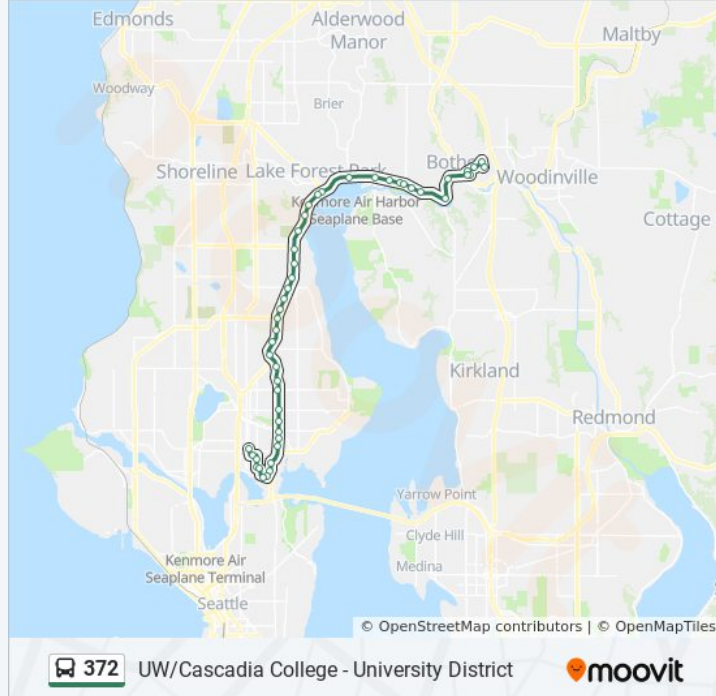

Bothell Way NE & 39th Ave NE

Bothell Way NE & NE 153rd St

Lake City Way NE & NE 145th St

Lake City Way NE & NE 137th St

Lake City Way NE & NE 130th St

Lake City Way NE & NE 125th St

Lake City Way NE & NE 120th St

Lake City Way NE & NE 115th St

Lake City Way NE & NE 110th St

Lake City Way NE & 24th Ave NE

Lake City Way NE & NE 98th St

Ravenna Ave NE & NE 92nd St

Ravenna Ave NE & NE 86th St

25th Ave NE & NE 80th St

25th Ave NE & NE 75th St

25th Ave NE & NE 65th St

25th Ave NE & NE 60th St

25th Ave NE & NE 55th St

25th Ave NE & NE Blakeley St

25th Ave NE & NE 47th St

E Stevens Wy NE & Pend Oreille Rd NE

E Stevens Way NE & Benton Ln

W Stevens Way NE & Rainier Vista

W Stevens Way NE & Garfield Ln

Grant Ln & Stevens Way

15th Ave NE & NE Campus Pkwy

15th Ave NE & NE 42nd St

U District Station - Bay 1

11th Ave NE & NE 45th St

UW/Cascadia College - University District

**Direction: UW Bothell/Cascadia College
Kenmore**

43 stops

[VIEW LINE SCHEDULE](#)

372 bus Time Schedule

UW Bothell/Cascadia College Kenmore Route
Timetable:

Sunday

Not Operational