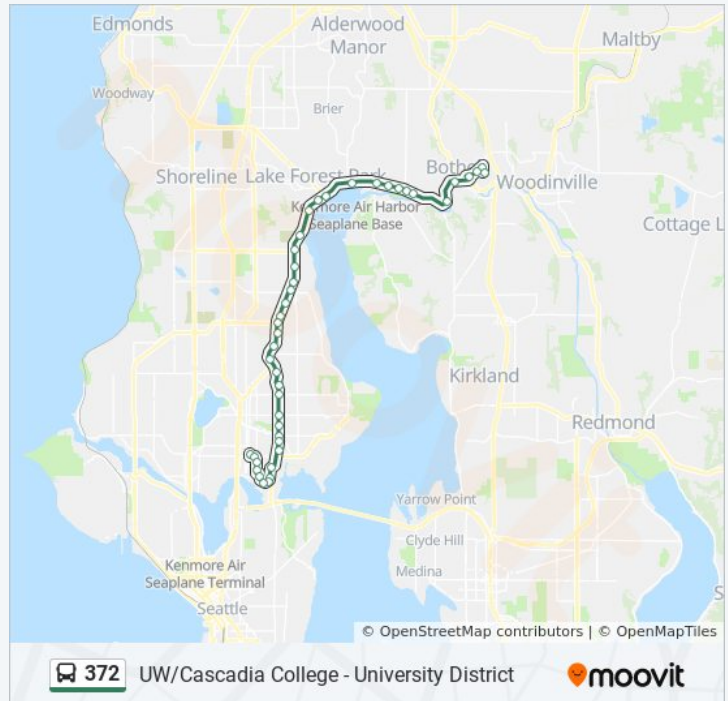

### 372 bus Info

**Direction:** UW Bothell/Cascadia College Kenmore

**Stops:** 43

**Trip Duration:** 56 min

**Line Summary:**

UW/Cascadia College - University District

NE Bothell Way & 73rd Ave NE

NE Bothell Way & 77th Ct NE