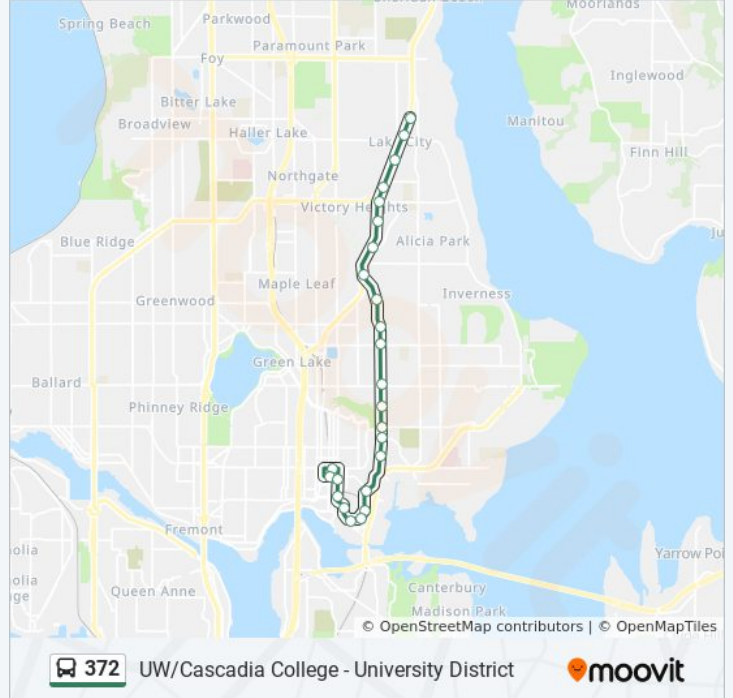

Use the Moovit App to find the closest 372 bus station near you and find out when is the next 372 bus arriving.

**Direction: Lake City Ravenna**  
 25 stops  
[VIEW LINE SCHEDULE](#)

**372 bus Time Schedule**  
 Lake City Ravenna Route Timetable:

Sunday	Not Operational
Monday	12:08 AM - 12:38 AM
Tuesday	Not Operational
Wednesday	Not Operational
Thursday	Not Operational
Friday	Not Operational
Saturday	Not Operational

**372 bus Info**  
**Direction:** Lake City Ravenna  
**Stops:** 25  
**Trip Duration:** 30 min  
**Line Summary:**

- U District Station - Bay 1
- U District Station - Bay 3
- 15th Ave NE & NE 43rd St
- 15th Ave NE & NE Campus Pkwy
- Stevens Way & Asotin Pl
- Stevens Way & Okanogan Ln
- Stevens Way & Rainier Vista NE
- Stevens Way & Benton Ln
- Stevens Way & Pend Oreille Rd
- 25th Ave NE & NE 47th St
- 25th Ave NE & NE Blakeley St
- 25th Ave NE & NE 55th St
- 25th Ave NE & NE 60th St
- 25th Ave NE & NE 65th St
- 25th Ave NE & NE 75th St
- 25th Ave NE & NE 80th St
- Ravenna Ave NE & NE 86th St
- Ravenna Ave NE & NE 92nd St
- Lake City Way NE & NE 98th St
- Lake City Way NE & 24th Ave NE
- Lake City Way NE & NE 110th St

Lake City Way NE & NE 113th St

Lake City Way NE & NE 120th St

Lake City Way NE & NE 125th St

Lake City Way NE & NE 130th St

**Direction: U-District Station**

25 stops

[VIEW LINE SCHEDULE](#)

NE 130th St & 35th Ave NE