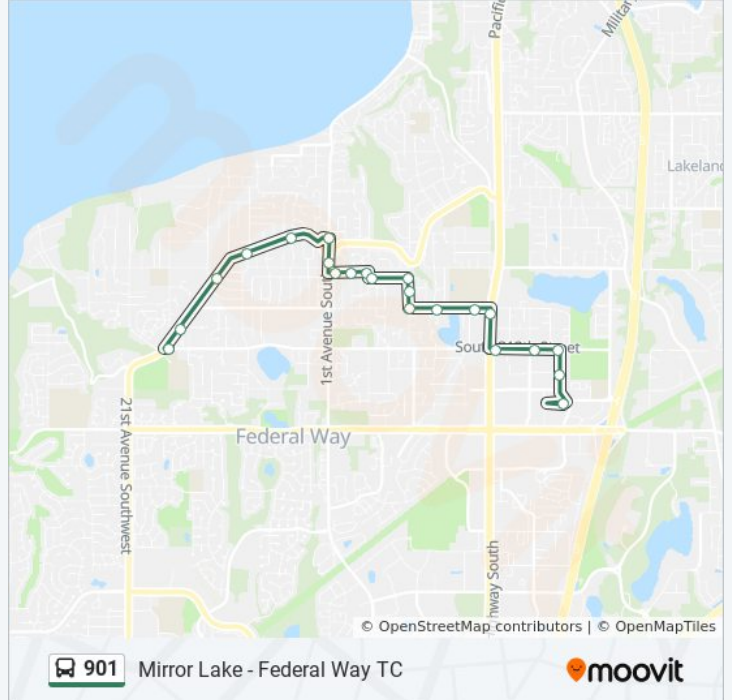

 901

Mirror Lake - Federal Way TC

Get The App

The 901 bus line (Mirror Lake - Federal Way TC) has 2 routes. For regular weekdays, their operation hours are:
 (1) Federal Way Transit Center Via Dash Point: 5:15 AM - 9:23 PM
 (2) Mirror Lake: 5:07 AM - 9:15 PM
 Use the Moovit App to find the closest 901 bus station near you and find out when is the next 901 bus arriving.

Direction: Federal Way Transit Center Via Dash Point

22 stops

[VIEW LINE SCHEDULE](#)

- SW 312th St & SW Dash Point Rd
- SW Dash Point Rd & SW 310th St
- SW Dash Point Rd & SW 306th St
- SW Dash Point Rd & 8th Ave SW
- SW Dash Point Rd & 4th Ave SW
- SW 301st St & 1st Ave S
- 1st Ave S & SW Dash Point Rd
- S 304th Pl & 1st Pl S
- S 304th Pl & 3rd Ave S
- S 304th Pl & 4th Ave S
- S 305th St & 4th Ave S
- S 305th St & 8th Ave S
- 8th Ave S & S 306th St
- 8th Ave S & S 308th St
- S 308th St & 10th Ave S
- S 308th St & 14th Ave S
- Pacific Hwy S & S 308th St
- S 312th St & Pacific Hwy S
- S 312th St & 20th Ave S
- S 312th St & 23rd Ave S
- 23rd Ave S & S 314th St

901 bus Time Schedule

Federal Way Transit Center Via Dash Point Route
 Timetable:

Sunday	Not Operational
Monday	5:15 AM - 9:23 PM
Tuesday	5:15 AM - 9:23 PM
Wednesday	5:15 AM - 9:23 PM
Thursday	5:15 AM - 9:23 PM
Friday	5:15 AM - 9:23 PM
Saturday	Not Operational

901 bus Info

Direction: Federal Way Transit Center Via Dash Point

Stops: 22

Trip Duration: 20 min

Line Summary:

Direction: Mirror Lake

16 stops

[VIEW LINE SCHEDULE](#)