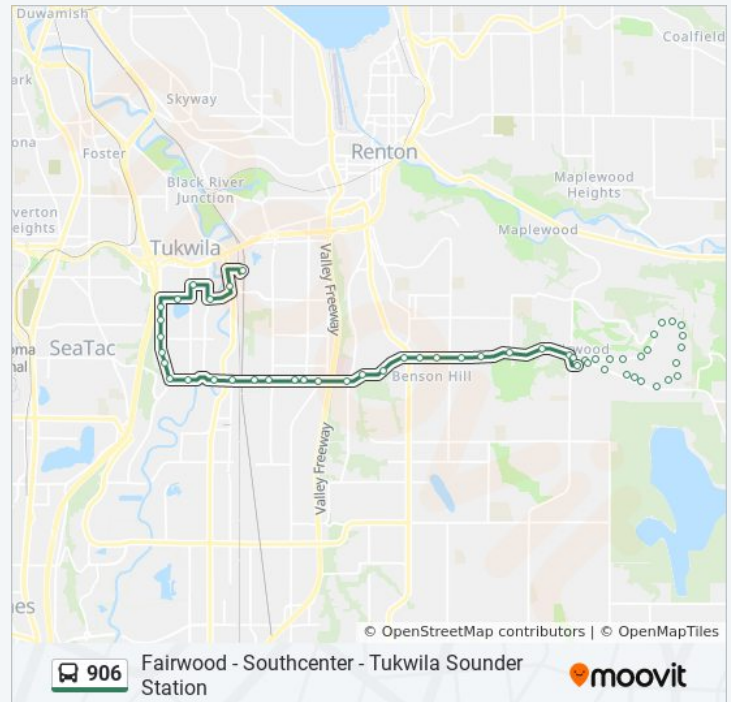

906 bus Info

Direction: Fairwood

Stops: 29

Trip Duration: 28 min

Line Summary:

- SE Petrovitsky Rd & 110th Ave SE
- SE Petrovitsky Rd & 113th PI SE
- SE Petrovitsky Rd & 118th Ave SE
- SE Petrovitsky Rd & 122nd PI SE
- SE Petrovitsky Rd & 128th Ave SE
- SE Petrovitsky Rd & 134th Ave SE
- SE Petrovitsky Rd & 140th Ave SE
- SE 177th St & 140th Ave SE

SW 43rd St & Oakesdale Ave SW

906 bus Info

Direction: Tukwila Station Southcenter

Stops: 53

Trip Duration: 43 min

Line Summary:

S 180th St & 72nd Ave S

S 180th St & Sperry Dr