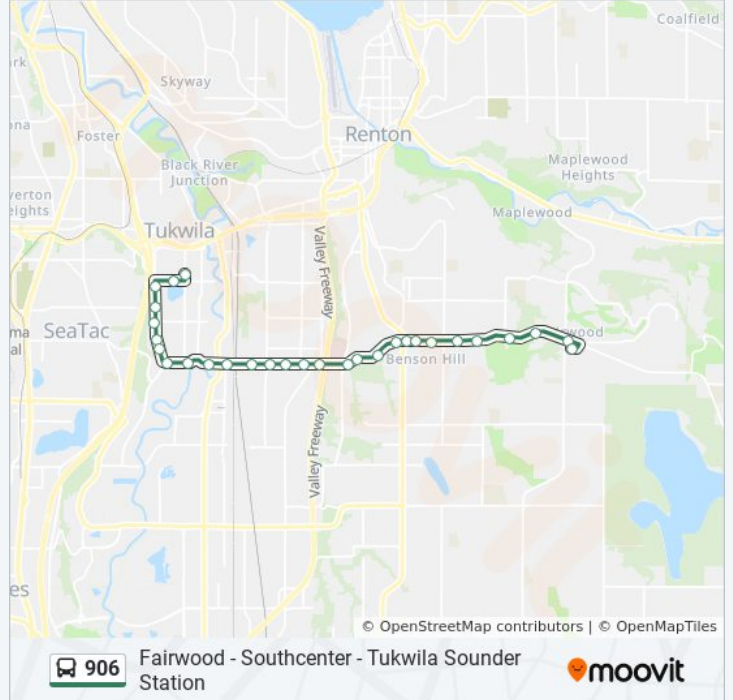

S 180th St & Sperry Dr

S 180th St & 72nd Ave S

SW 43rd St & Oakesdale Ave SW

SW 43rd St & Oakesdale Ave SW

SW 43rd St & Oakesdale Ave SW

SW 43rd St & Lind Ave SW

SW 43rd St & E Valley Hwy

S Carr Rd & Talbot Rd S

S Carr Rd & Smithers Ave S

SE Carr Rd & 103rd Ave SE

SE Carr Rd & 106th Pl SE

SE Petrovitsky Rd & 108th Ave SE

906 bus Time Schedule

Fairwood Route Timetable:

Sunday	Not Operational
Monday	9:15 AM - 11:25 PM
Tuesday	9:15 AM - 11:25 PM
Wednesday	9:15 AM - 11:25 PM
Thursday	9:15 AM - 11:25 PM
Friday	9:15 AM - 11:25 PM
Saturday	Not Operational

906 bus Info

Direction: Fairwood

Stops: 29

Trip Duration: 28 min

Line Summary:

- SE Petrovitsky Rd & 110th Ave SE
- SE Petrovitsky Rd & 113th PI SE
- SE Petrovitsky Rd & 118th Ave SE
- SE Petrovitsky Rd & 122nd PI SE
- SE Petrovitsky Rd & 128th Ave SE
- SE Petrovitsky Rd & 134th Ave SE
- SE Petrovitsky Rd & 140th Ave SE
- SE 177th St & 140th Ave SE

Direction: Fairwood Southcenter

53 stops

[VIEW LINE SCHEDULE](#)

- Tukwila Station ACS & S Longacres Way - Bay 1
- Strander Blvd & W Valley Hwy
- Strander Blvd & Andover Park E
- Andover Park W & Baker Blvd - Bay 1
- Strander Blvd & 61st PI S
- Southcenter Pkwy & Strander Blvd
- Southcenter Pkwy & S 168th St
- Southcenter Pkwy & Minkler Blvd
- Southcenter Pkwy & S 175th St
- Southcenter Pkwy & S 180th St
- S 180th St & Southcenter Pkwy
- S 180th St & Andover Park W
- S 180th St & Sperry Dr
- S 180th St & 72nd Ave S
- SW 43rd St & Oakesdale Ave SW
- SW 43rd St & Oakesdale Ave SW
- SW 43rd St & Oakesdale Ave SW
- SW 43rd St & Lind Ave SW