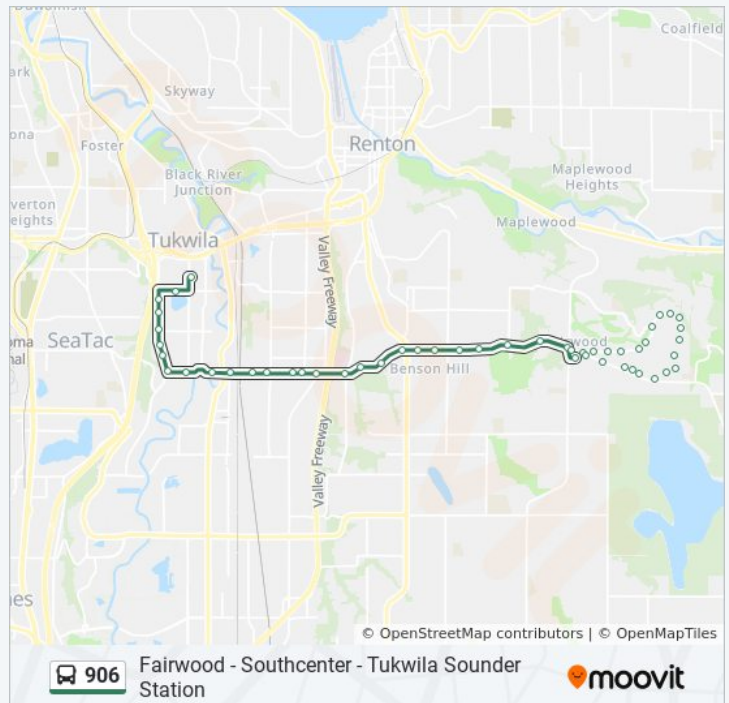

906 bus Info

Direction: Southcenter

Stops: 50

Trip Duration: 30 min

Line Summary:

SE Petrovitsky Rd & 118th Ave SE

SE Petrovitsky Rd & 113th PI SE

SE Petrovitsky Rd & 110th Ave SE