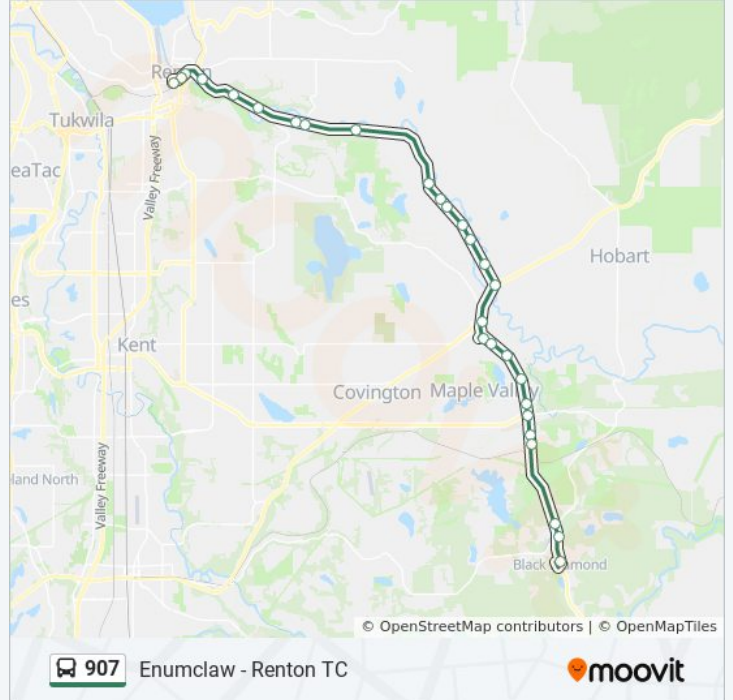

907 bus Info

Direction: Renton

Stops: 28

Trip Duration: 40 min

Line Summary:

Sr 169 & SE 216th Pl

Renton Maple Valley Rd & SE 207th St

Renton Maple Valley Rd & SE 206th St

Renton Maple Valley Rd & SE 206th St

Renton Maple Valley Rd & Cedar Grove Rd

Renton Maple Valley Rd & Cedar Grove Rd

Renton Maple Valley Rd & 201st Pl SE

Renton Maple Valley Rd & 174th Ave SE

Renton Maple Valley Rd & 152nd Ave SE

Renton Maple Valley Rd & 149th Ave SE

Renton Maple Valley Rd & 131st Ave SE

Maple Valley Hwy & Monroe Ave SE

Maple Valley Hwy & Cedar River Park Dr

Bronson Way N & Park Ave N

Bronson Way S & Mill Ave S

Renton Transit Center - Bay 6