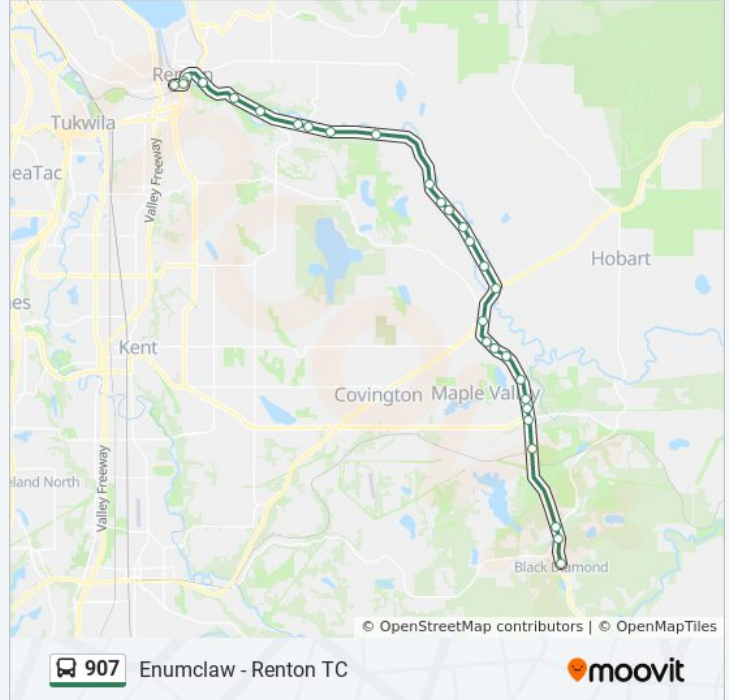

907 bus Info
Direction: Black Diamond
Stops: 30
Trip Duration: 39 min
Line Summary:

- Renton Transit Center - Bay 6
- Mill Ave S & Houser Way S
- Mill Ave S & S 2nd St
- Bronson Way N & Park Ave N
- Maple Valley Hwy & Cedar River Park Dr
- Maple Valley Hwy & Monroe Ave SE
- Renton Maple Valley Rd & 131st Ave SE
- Renton Maple Valley Rd & 149th Ave SE
- SE Renton Maple Valley Rd & 152nd Ave SE
- SE Renton Maple Valley Rd & 161st Ave SE
- SE Renton Maple Valley Rd & Cedar River Park Dr
- Renton Maple Valley Rd & 201st PI SE
- Renton Maple Valley Rd & Cedar Grove Rd SE
- Renton Maple Valley Rd & Cedar Grove Rd
- Renton Maple Valley Rd & SE 193rd St
- Renton Maple Valley Rd & SE 193rd St
- Renton Maple Valley Rd & SE 207th St
- Sr 169 & SE 216th PI
- Sr 169 & SE 231st St
- Maple Vally - Black Diamond Rd SE & SE 237th St
- Maple Vally - Black Diamond Rd SE & SE 240th

St

Maple Vally - Black Diamond Rd SE & 231st Ave SE

Maple Vally - Black Diamond Rd SE & SE 253rd PI

Maple Vally - Black Diamond Rd SE & SE 261st PI

Maple Vally - Black Diamond Rd SE & SE 264th St

Maple Vally - Black Diamond Rd SE & SE Kent-Kangley Rd

Maple Vally - Black Diamond Rd SE & SE 280th St

Sr 169 & S Summit Dr

Sr 169 & Black Diamond-Ravensdl Rd SE

Baker St & 3rd Ave

Direction: Renton

28 stops

[VIEW LINE SCHEDULE](#)

Baker St & 3rd Ave

907 bus Info

Direction: Renton

Stops: 28

Trip Duration: 40 min

Line Summary:

Sr 169 & SE 216th Pl

Renton Maple Valley Rd & SE 207th St

Renton Maple Valley Rd & SE 206th St