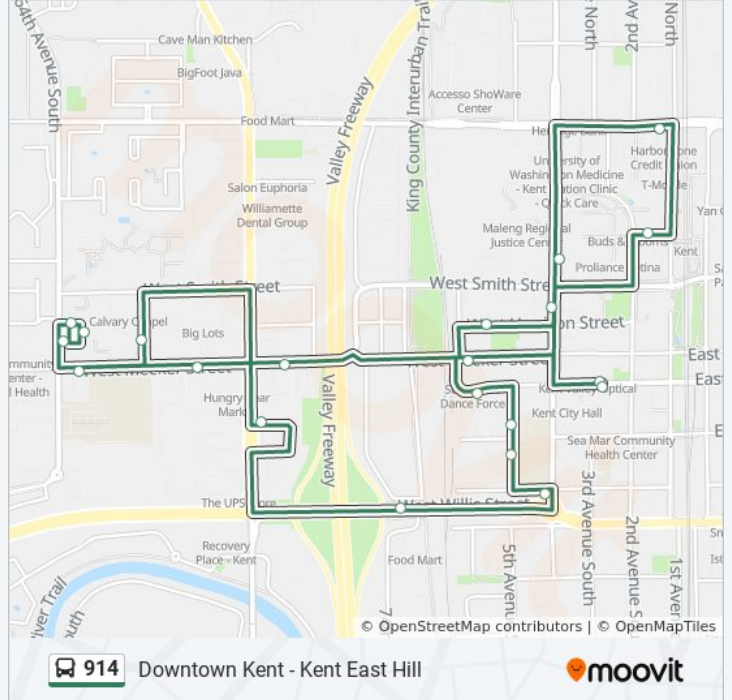

914

Downtown Kent - Kent East Hill

Get The App

The 914 bus line (Downtown Kent - Kent East Hill) has 2 routes. For regular weekdays, their operation hours are:
 (1) Downtown Kent: 4:05 PM - 4:35 PM(2) Kent East Hill: 9:00 AM - 3:35 PM
 Use the Moovit App to find the closest 914 bus station near you and find out when is the next 914 bus arriving.

Direction: Downtown Kent

21 stops

[VIEW LINE SCHEDULE](#)

- W Gowe St & 2nd Ave S
- 4th Ave N & W Smith St
- W James St & 1st Ave N
- W Temperance St & Ramsay Way
- 4th Ave N & W Smith St
- W Harrison St & 6th Ave N
- W Gowe St & 6th Ave S
- 5th Ave S & W Gowe St
- 5th Ave S & W Titus St
- W Saar St & 5th Ave S
- Sr 516 & Sr 167
- Access Rd & Washington Ave
- Access Rd & W Meeker St
- 64th Ave S & W Meeker St
- 64th Ave S & Access Road
- Access Rd & 64th Ave S
- W Meeker St & 64th Ave S
- W Meeker St & Washington Ave S
- W Meeker St & Washington Ave S
- W Meeker St & 6th Ave S
- W Gowe St & 2nd Ave S

914 bus Info

Direction: Downtown Kent

Stops: 21

Trip Duration: 29 min

Line Summary:

Direction: Kent East Hill

74 stops

[VIEW LINE SCHEDULE](#)

914 bus Info

Direction: Kent East Hill

Stops: 74

Trip Duration: 79 min

Line Summary:

W Meeker St & Washington Ave S

W Meeker St & 6th Ave S

W Gowe St & 2nd Ave S