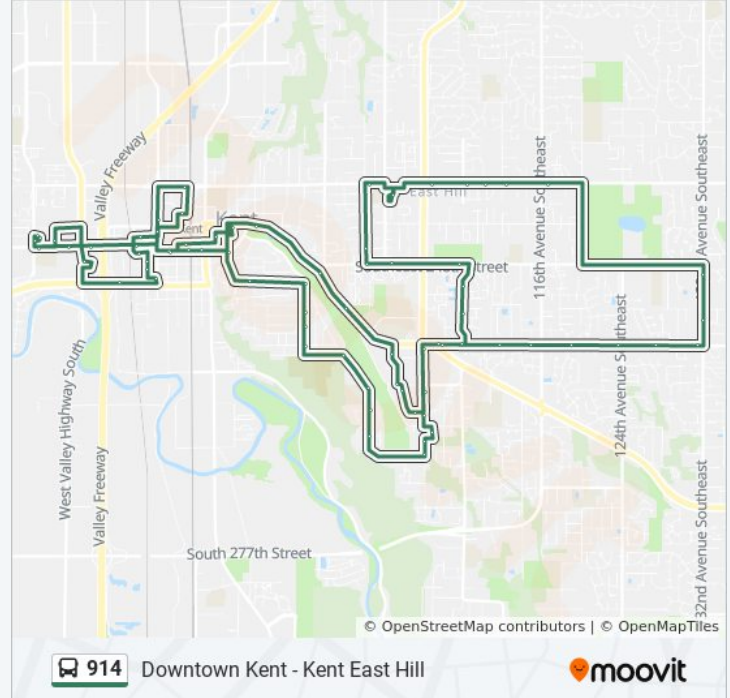

914

Downtown Kent - Kent East Hill

Get The App

The 914 bus line (Downtown Kent - Kent East Hill) has 2 routes. For regular weekdays, their operation hours are:
 (1) Downtown Kent: 4:05 PM - 4:35 PM(2) Kent East Hill: 9:00 AM - 3:35 PM
 Use the Moovit App to find the closest 914 bus station near you and find out when is the next 914 bus arriving.

Direction: Downtown Kent

21 stops

[VIEW LINE SCHEDULE](#)

- W Gowe St & 2nd Ave S
- 4th Ave N & W Smith St
- W James St & 1st Ave N
- W Temperance St & Ramsay Way
- 4th Ave N & W Smith St
- W Harrison St & 6th Ave N
- W Gowe St & 6th Ave S
- 5th Ave S & W Gowe St
- 5th Ave S & W Titus St
- W Saar St & 5th Ave S
- Sr 516 & Sr 167
- Access Rd & Washington Ave
- Access Rd & W Meeker St
- 64th Ave S & W Meeker St
- 64th Ave S & Access Road
- Access Rd & 64th Ave S
- W Meeker St & 64th Ave S
- W Meeker St & Washington Ave S
- W Meeker St & Washington Ave S
- W Meeker St & 6th Ave S
- W Gowe St & 2nd Ave S

914 bus Info

Direction: Kent East Hill

Stops: 74

Trip Duration: 79 min

Line Summary:

W Meeker St & Washington Ave S

W Meeker St & 6th Ave S

W Gowe St & 2nd Ave S

SE 240th St & 116th Ave SE

132nd Ave SE & SE 248th St

132nd Ave SE & SE 253rd PI

SE 256th St & 132nd Ave SE

SE 256th St & 127th Ave SE

SE 256th St & 124th Ave SE

SE 256th St & 118th Pl SE
SE 256th St & 116th Ave SE
SE 256th St & 113th Ave SE
SE 256th St & 109th Ave SE
SE 256th St & Kent Kangley Rd
104th Ave SE & SE 260th St
Scenic Vista Rd & SE 264th St
104th Ave SE & SE 264th St
104th Ave SE & SE 267th St
Woodland Way S & S 265th St
Woodland Way S & S 262nd Pl
Woodland Way S & S 262nd Pl
Maple St & Woodland Way S
C A Reiten Rd & Walnut St
C A Reiten Rd & Hemlock St
C A Reiten Rd & Laurel St
C A Reiten Rd & E Seattle St
Guiberson St & Glenwood Ln
Kennebeck Ave N & E Gowe St
Kent Senior Center ACS & Kennebeck Ave N
E Gowe St & Central Ave S
W Gowe St & 1st Ave S
W Gowe St & 2nd Ave S