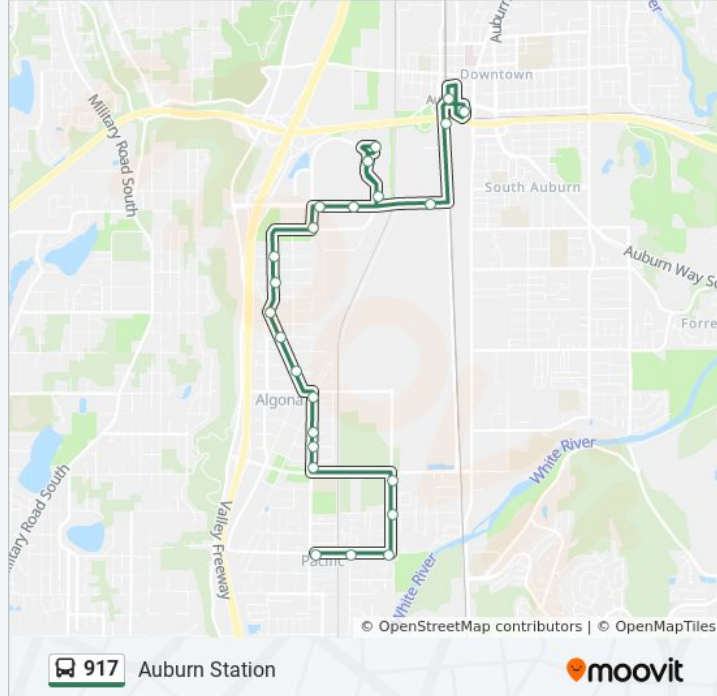

Direction: Auburn Station

24 stops

[VIEW LINE SCHEDULE](#)

3rd Ave SE & Milwaukee Blvd S

3rd Ave SE & Butte Ave

3rd Ave SE & Pacific Ave S

Pacific Ave S & 1st Ave SE

Pacific Ave N & Ellingson Rd

Algona Blvd N & 10th Ave N

O St SW & Boundary Rd SW

15th St SW & O St SW

15th St SW & Market St

Super Mall

Outlet Collection Way SW

Supermall Dr & Supermall ACS

15th St SW & C St SW

917 bus Info

Direction: Auburn Station

Stops: 24

Trip Duration: 27 min

Line Summary:

S Division St & 3rd St SE

Auburn Sounder Station - Bay 4

Direction: Pacific

21 stops

[VIEW LINE SCHEDULE](#)

Auburn Sounder Station - Bay 4

S Division St & 3rd St SE

C St SW & 8th St SW

15th St SW & C St SW

Super Mall

Outlet Collection Way SW