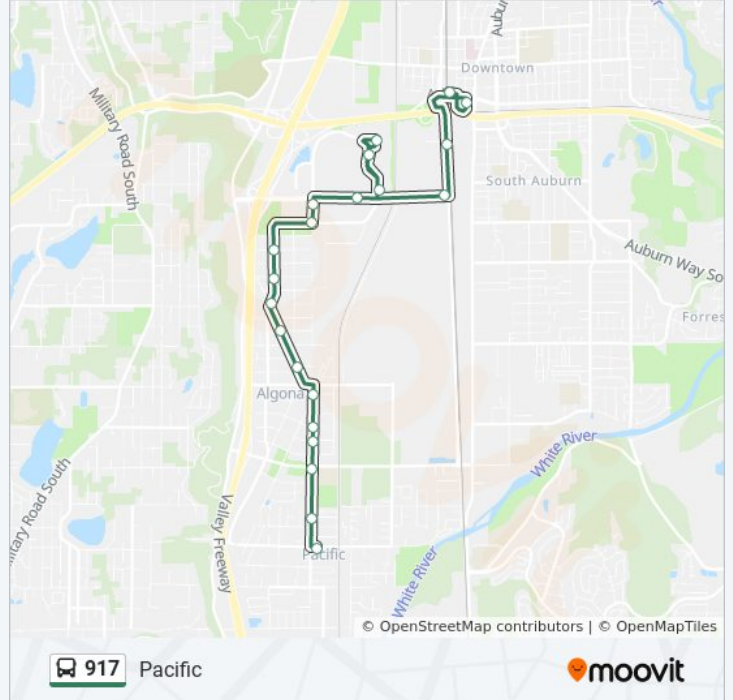

Direction: Auburn Station

24 stops

[VIEW LINE SCHEDULE](#)

3rd Ave SE & Milwaukee Blvd S

3rd Ave SE & Butte Ave

3rd Ave SE & Pacific Ave S

Pacific Ave S & 1st Ave SE

Pacific Ave N & Ellingson Rd

917 bus Info

Direction: Auburn Station

Stops: 24

Trip Duration: 27 min

Line Summary:

S Division St & 3rd St SE

Auburn Sounder Station - Bay 4

Direction: Pacific

Supermall Dr & Supermall ACS

15th St SW & Market St

O St SW & 15th St SW

Boundary Blvd & O St SW

Algona Blvd N & 10th Ave N

Algona Blvd N & 8th Ave N

Algona Blvd N & Broadway

Main St & 5th Ave N

917 bus Info

Direction: Pacific

Stops: 21

Trip Duration: 24 min

Line Summary:

Milwaukee Blvd N & Ellingson Rd

Milwaukee Blvd S & Homer Ave SE

3rd Ave SE & Milwaukee Blvd S