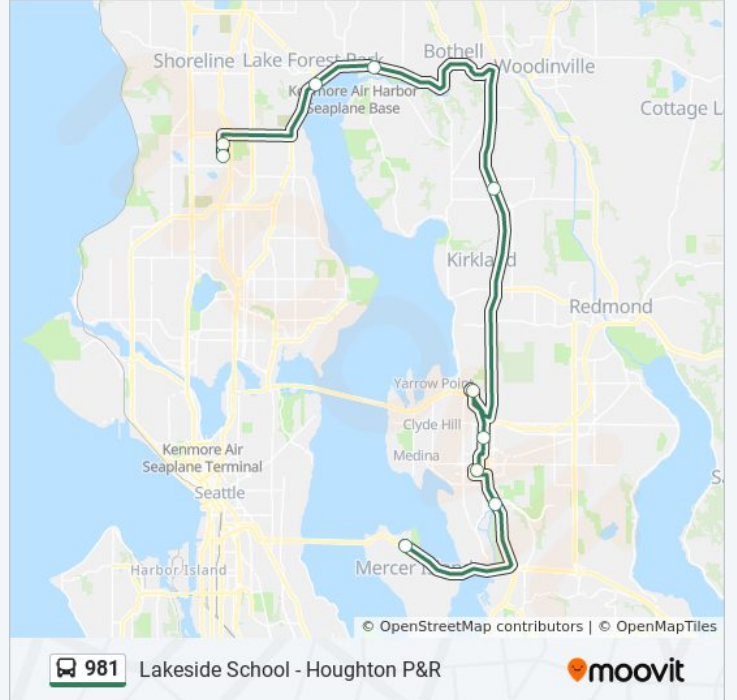

981

Lakeside School - Houghton P&R

Get The App

The 981 bus line Lakeside School - Houghton P&R has one route. For regular weekdays, their operation hours are:

(1) Mercer Island Special: 6:03 PM

Use the Moovit App to find the closest 981 bus station near you and find out when is the next 981 bus arriving.

Direction: Mercer Island Special

10 stops

[VIEW LINE SCHEDULE](#)

NE 135th St & 1st Ave NE

1st Ave NE & NE 140th St

Bothell Way NE & NE 170th St

NE Bothell Way & 68th Ave NE

I-405 & Totem Lake Freeway Station

South Kirkland Park & Ride

112th Ave NE & NE 19 St

Bellevue Tc - Bays 5,8 & 9

I-405 & SE 8th St

N Mercer Way & 80th Ave SE - Bay 1

981 bus Time Schedule

Mercer Island Special Route Timetable:

Sunday	Not Operational
Monday	6:03 PM
Tuesday	6:03 PM
Wednesday	6:03 PM
Thursday	6:03 PM
Friday	6:03 PM
Saturday	Not Operational

981 bus Info

Direction: Mercer Island Special

Stops: 10

Trip Duration: 73 min

Line Summary:

981 bus time schedules and route maps are available in an offline PDF at moovitapp.com. Use the [Moovit App](#) to see live bus times, train schedule or subway schedule, and step-by-step directions for all public transit in Seattle - Tacoma, WA.