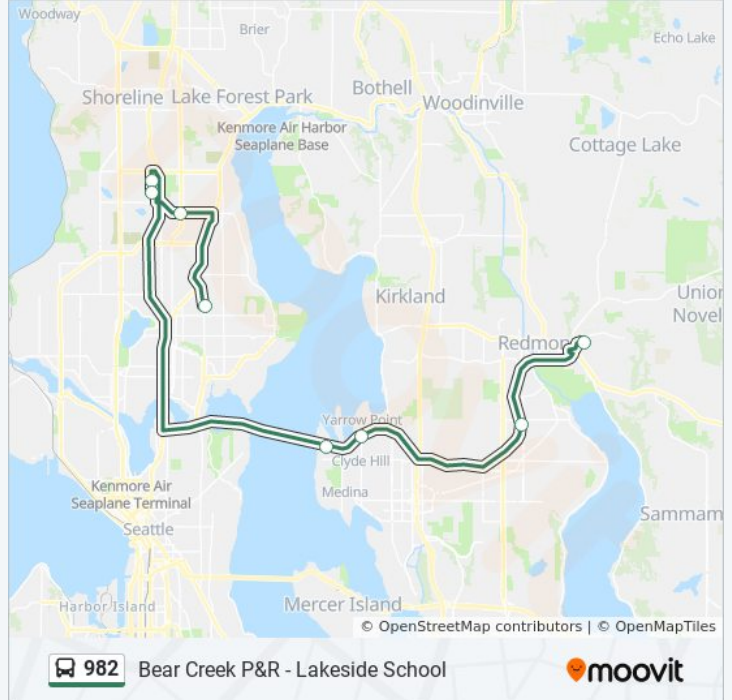

982

Bear Creek P&R - Lakeside School

Get The App

The 982 bus line (Bear Creek P&R - Lakeside School) has 2 routes. For regular weekdays, their operation hours are: (1) Bear Creek P&R Special: 3:12 PM(2) Haller Lake Special: 7:08 AM  
Use the Moovit App to find the closest 982 bus station near you and find out when is the next 982 bus arriving.

**Direction: Bear Creek P&R Special**

8 stops

[VIEW LINE SCHEDULE](#)

- 25th Ave NE & NE 80th St
- NE 125th St & 15th Ave NE
- NE 135th St & 1st Ave NE
- 1st Ave NE & NE 140th St
- Sr 520 & Evergreen Point Rd
- Yarrow Point Fwy Station (Sr 520 & 92nd Ave Ne)
- State Route 520 & NE 40th St
- Bear Creek Park and Ride

**982 bus Time Schedule**

Bear Creek P&R Special Route Timetable:

Sunday	Not Operational
Monday	3:12 PM
Tuesday	3:12 PM
Wednesday	3:12 PM
Thursday	3:12 PM
Friday	3:12 PM
Saturday	Not Operational

**982 bus Info**

**Direction:** Bear Creek P&R Special

**Stops:** 8

**Trip Duration:** 73 min

**Line Summary:**

**Direction: Haller Lake Special**

8 stops

[VIEW LINE SCHEDULE](#)

Bear Creek Park and Ride