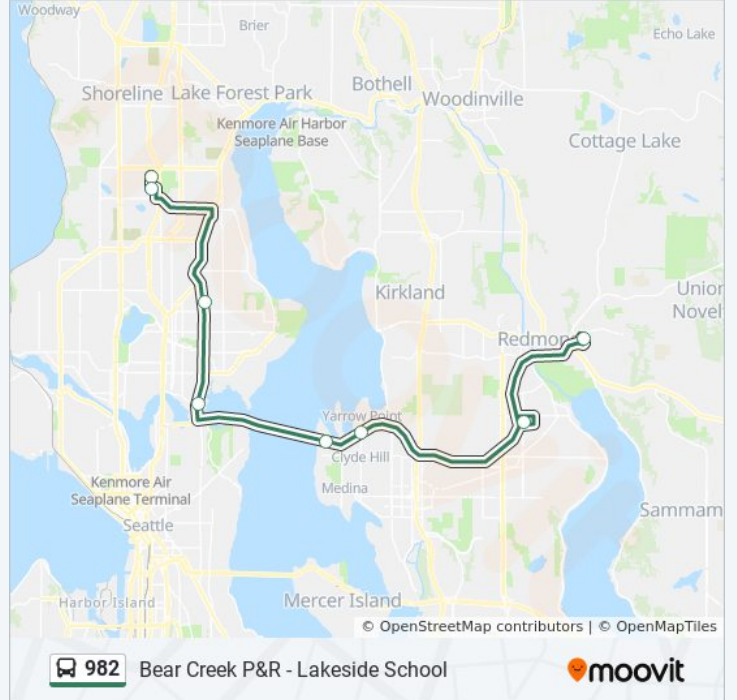

**Direction: Bear Creek P&R Special**

8 stops

[VIEW LINE SCHEDULE](#)

- 25th Ave NE & NE 80th St
- NE 125th St & 15th Ave NE
- NE 135th St & 1st Ave NE
- 1st Ave NE & NE 140th St
- Sr 520 & Evergreen Point Rd
- Yarrow Point Fwy Station (Sr 520 & 92nd Ave Ne)
- State Route 520 & NE 40th St
- Bear Creek Park and Ride

Redmond Technology Station ACS & 156th Ave NE - Bay 6

Yarrow Point Fwy Station (Sr 520 & 92nd Ave Ne)

Sr 520 & Evergreen Point Rd

Montlake Blvd NE & NE Pacific PI - Bay 4

25th Ave NE & NE 80th St

NE 135th St & 1st Ave NE

1st Ave NE & NE 140th St

**982 bus Time Schedule**

Haller Lake Special Route Timetable:

Sunday	Not Operational
Monday	7:08 AM
Tuesday	7:08 AM
Wednesday	7:08 AM
Thursday	7:08 AM
Friday	7:08 AM
Saturday	Not Operational

**982 bus Info**

**Direction:** Haller Lake Special

**Stops:** 8

**Trip Duration:** 60 min

**Line Summary:**

982 bus time schedules and route maps are available in an offline PDF at [moovitapp.com](https://moovitapp.com). Use the [Moovit App](#) to see live bus times, train schedule or subway schedule, and step-by-step directions for all public transit in Seattle - Tacoma, WA.