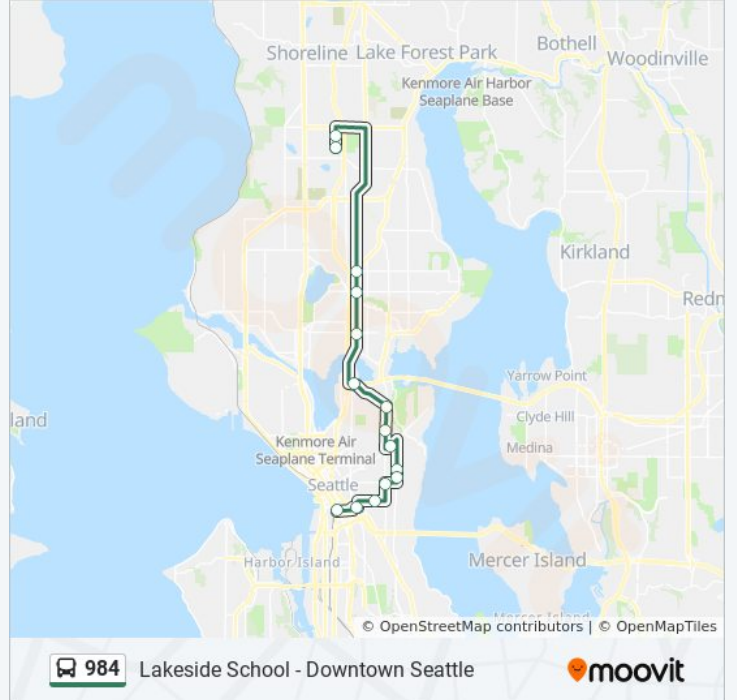

 984

Lakeside School - Downtown Seattle

Get The App

The 984 bus line Lakeside School - Downtown Seattle has one route. For regular weekdays, their operation hours are:
(1) Downtown Seattle Special: 6:03 PM
Use the Moovit App to find the closest 984 bus station near you and find out when is the next 984 bus arriving.

Direction: Downtown Seattle Special

15 stops

[VIEW LINE SCHEDULE](#)

- NE 135th St & 1st Ave NE
- 1st Ave NE & NE 140th St
- Northgate Station - Bay 3
- Roosevelt Way NE & NE 75th St
- Roosevelt Station Bay 5 - Bay 5
- Roosevelt Way NE & NE 45th St
- E Roanoke St & 10th Ave E
- 24th Ave E & Boyer Ave E
- 23rd Ave E & E Aloha St
- E Madison St & 27th Ave E
- E Union St & 32nd Ave
- 23rd Ave & E Cherry St
- E Yesler Way & 19th Ave
- S Jackson St & 12th Ave S
- 5th Ave S & S Weller St

984 bus Time Schedule

Downtown Seattle Special Route Timetable:

Sunday	Not Operational
Monday	6:03 PM
Tuesday	6:03 PM
Wednesday	6:03 PM
Thursday	6:03 PM
Friday	6:03 PM
Saturday	Not Operational

984 bus Info

Direction: Downtown Seattle Special

Stops: 15

Trip Duration: 63 min

Line Summary:

984 bus time schedules and route maps are available in an offline PDF at moovitapp.com. Use the [Moovit App](#) to see live bus times, train schedule or subway schedule, and step-by-step directions for all public transit in Seattle - Tacoma, WA.