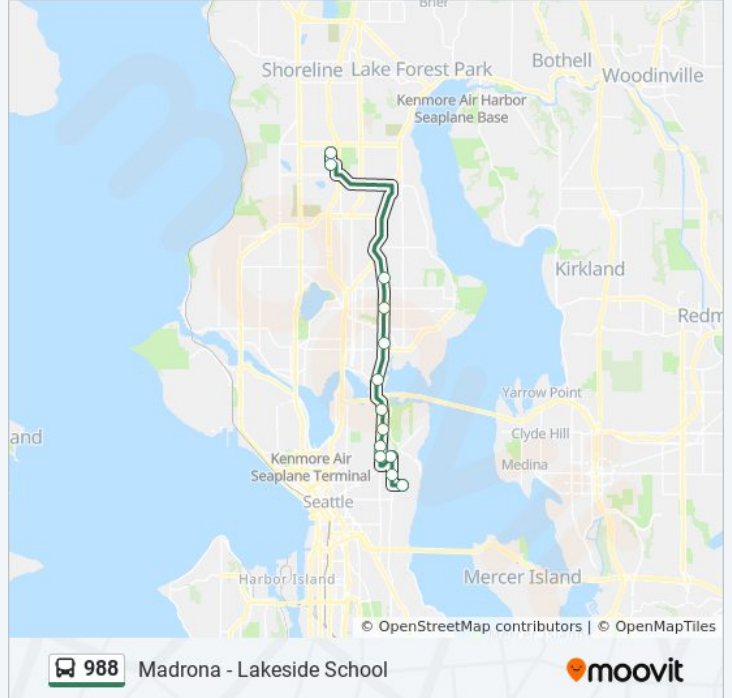

Madrona - Lakeside School

Get The App

The 988 bus line (Madrona - Lakeside School) has 2 routes. For regular weekdays, their operation hours are:
 (1) Haller Lake Special: 7:20 AM(2) Madrona Special: 3:34 PM
 Use the Moovit App to find the closest 988 bus station near you and find out when is the next 988 bus arriving.

Direction: Haller Lake Special

13 stops

[VIEW LINE SCHEDULE](#)

- E Union St & 33rd Ave
- Martin L King Jr Way & E Olive St
- E Madison St & 28th Ave E
- 23rd Ave E & E Republican St
- 23rd Ave E & E Aloha St
- 24th Ave E & E Galer St
- 24th Ave E & E McGraw St
- Montlake Blvd NE & NE Pacific PI - Bay 4
- 25th Ave NE & NE 47th St
- 25th Ave NE & NE 65th St
- 25th Ave NE & NE 80th St
- NE 135th St & 1st Ave NE
- 1st Ave NE & NE 140th St

988 bus Info

Direction: Haller Lake Special

Stops: 13

Trip Duration: 44 min

Line Summary:

Direction: Madrona Special

13 stops

[VIEW LINE SCHEDULE](#)

23rd Ave E & E Aloha St

23rd Ave E & E Republican St

E Madison St & 27th Ave E

Martin L King Jr Way & E Olive St

E Union St & 32nd Ave

988 bus Time Schedule

Madrona Special Route Timetable:

| | |
|-----------|-----------------|
| Sunday | Not Operational |
| Monday | 3:34 PM |
| Tuesday | 3:34 PM |
| Wednesday | 3:34 PM |
| Thursday | 3:34 PM |
| Friday | 3:34 PM |
| Saturday | Not Operational |