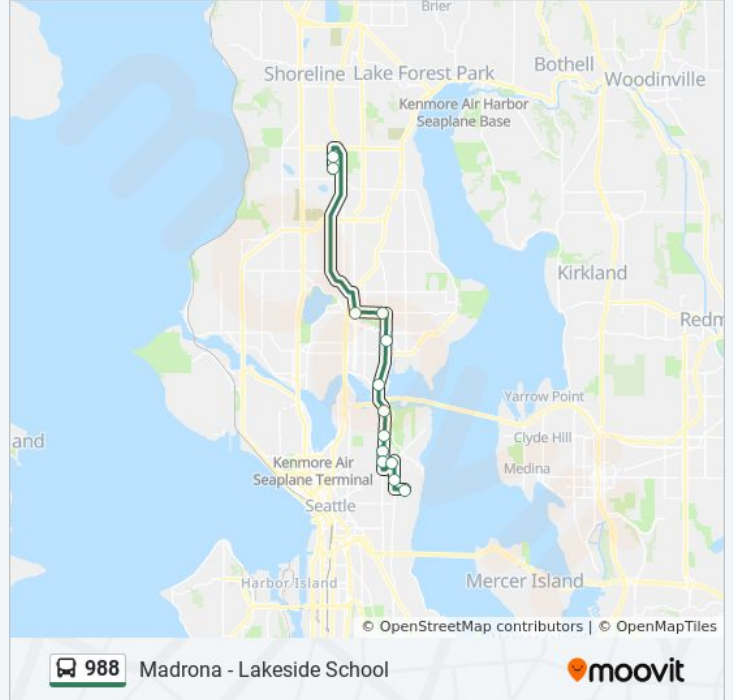

Direction: Haller Lake Special

13 stops

[VIEW LINE SCHEDULE](#)

- E Union St & 33rd Ave
- Martin L King Jr Way & E Olive St
- E Madison St & 28th Ave E
- 23rd Ave E & E Republican St
- 23rd Ave E & E Aloha St
- 24th Ave E & E Galer St
- 24th Ave E & E McGraw St
- Montlake Blvd NE & NE Pacific PI - Bay 4
- 25th Ave NE & NE 47th St
- 25th Ave NE & NE 65th St
- 25th Ave NE & NE 80th St
- NE 135th St & 1st Ave NE
- 1st Ave NE & NE 140th St

NE 135th St & 1st Ave NE

1st Ave NE & NE 140th St

Roosevelt Station - Bay 1

NE 65th St & 23rd Ave NE

25th Ave NE & NE Blakeley St

Montlake Blvd NE & NE Pacific PI - Bay 3

24th Ave E & E McGraw St

24th Ave E & E Galer St

23rd Ave E & E Aloha St

23rd Ave E & E Republican St

E Madison St & 27th Ave E

Martin L King Jr Way & E Olive St

E Union St & 32nd Ave

988 bus Time Schedule

Madrona Special Route Timetable:

| | |
|-----------|-----------------|
| Sunday | Not Operational |
| Monday | 3:34 PM |
| Tuesday | 3:34 PM |
| Wednesday | 3:34 PM |
| Thursday | 3:34 PM |
| Friday | 3:34 PM |
| Saturday | Not Operational |

988 bus Info

Direction: Madrona Special

Stops: 13

Trip Duration: 54 min

Line Summary:

988 bus time schedules and route maps are available in an offline PDF at moovitapp.com. Use the [Moovit App](#) to see live bus times, train schedule or subway schedule, and step-by-step directions for all public transit in Seattle - Tacoma, WA.