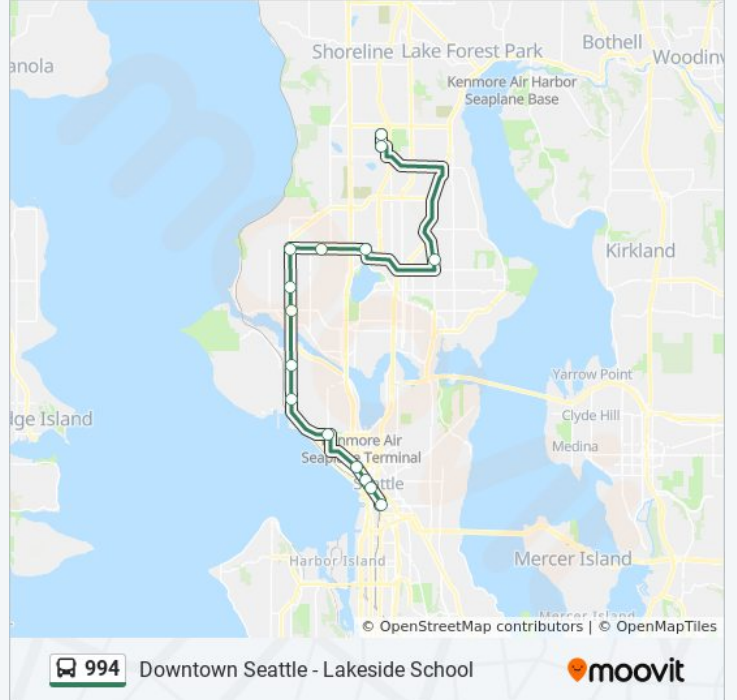

994 bus time schedules and route maps are available in an offline PDF at moovitapp.com. Use the [Moovit App](#) to see live bus times, train schedule or subway schedule, and step-by-step directions for all public transit in Seattle - Tacoma, WA.

[About Moovit](#) • [MaaS Solutions](#) • [Supported Countries](#) • [Mooviter Community](#)

© 2024 Moovit - All Rights Reserved

Check Live Arrival Times