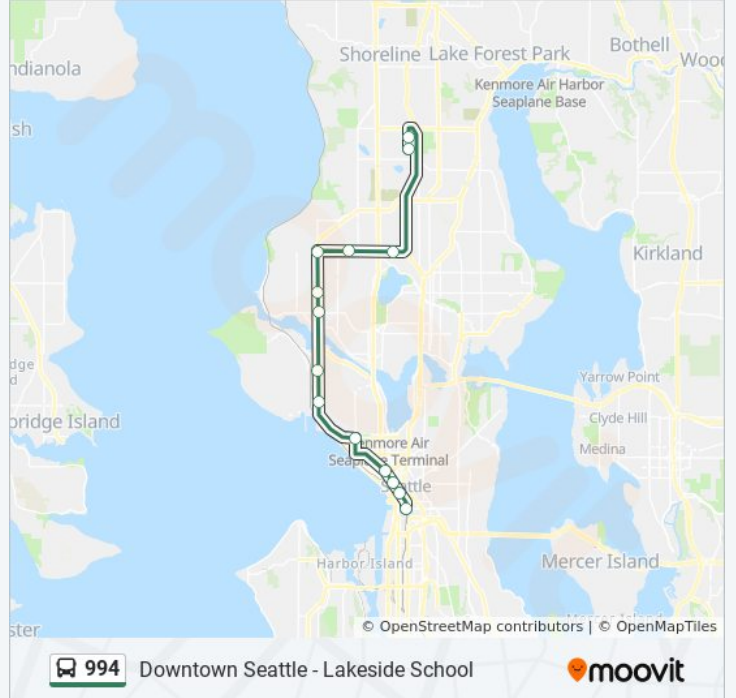

Use the Moovit App to find the closest 994 bus station near you and find out when is the next 994 bus arriving.

Direction: Downtown Seattle Special

14 stops

[VIEW LINE SCHEDULE](#)

NE 135th St & 1st Ave NE

1st Ave NE & NE 140th St

N 85th St & Wallingford Ave N

NW 85th St & 3rd Ave NW

15th Ave NW & NW 85th St

15th Ave NW & NW 65th St

15th Ave NW & NW Market St

15th Ave W & W Dravus St

15th Ave W & W Armory Way

Queen Anne Ave N & W Mercer St

3rd Ave & Virginia St

3rd Ave & Union St

3rd Ave & Marion St

2 Ave Ext S & S Jackson St

994 bus Time Schedule

Downtown Seattle Special Route Timetable:

Sunday	Not Operational
Monday	3:35 PM
Tuesday	3:35 PM
Wednesday	3:35 PM
Thursday	3:35 PM
Friday	3:35 PM
Saturday	Not Operational

994 bus Info

Direction: Downtown Seattle Special

Stops: 14

Trip Duration: 62 min

Line Summary:

Direction: Haller Lake Special

15 stops

[VIEW LINE SCHEDULE](#)