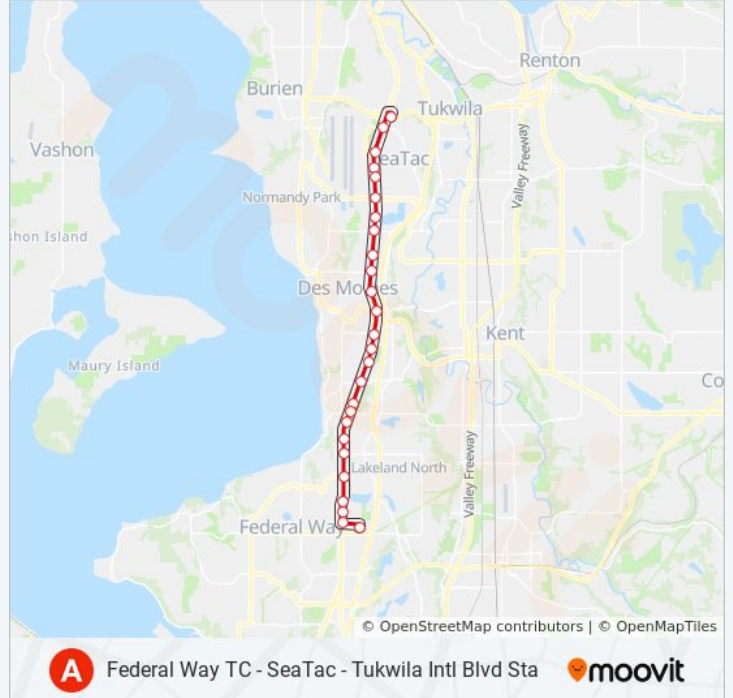

International Blvd & S 195th St

International Blvd & S 200th St

International Blvd & S 208th St

Pacific Hwy S & S 216th St

Pacific Hwy S & S 224th St

Pacific Hwy S & Kent Des Moines Rd

Pacific Hwy S & S 240th St

A LINE bus Info

Direction: Federal Way Transit Center International Boulevard

Stops: 25

Trip Duration: 39 min

Line Summary:

Pacific Hwy S & S 288th St

Pacific Hwy S & S Dash Point Rd

Pacific Hwy S & S 308th St

A LINE bus Info

Direction: Tukwila Link Station International Boulevard

Stops: 26

Trip Duration: 40 min

Line Summary:

International Blvd & S 200th St

International Blvd & S 195th St

International Blvd & S 188th St

International Blvd & S 180th St

International Blvd & S 176th St - Bay 2

International Blvd & S 170th St

International Blvd & S 160th St

Tukwila International Blvd Station

A LINE bus time schedules and route maps are available in an offline PDF at moovitapp.com. Use the [Moovit App](#) to see live bus times, train schedule or subway schedule, and step-by-step directions for all public transit in Seattle - Tacoma, WA.