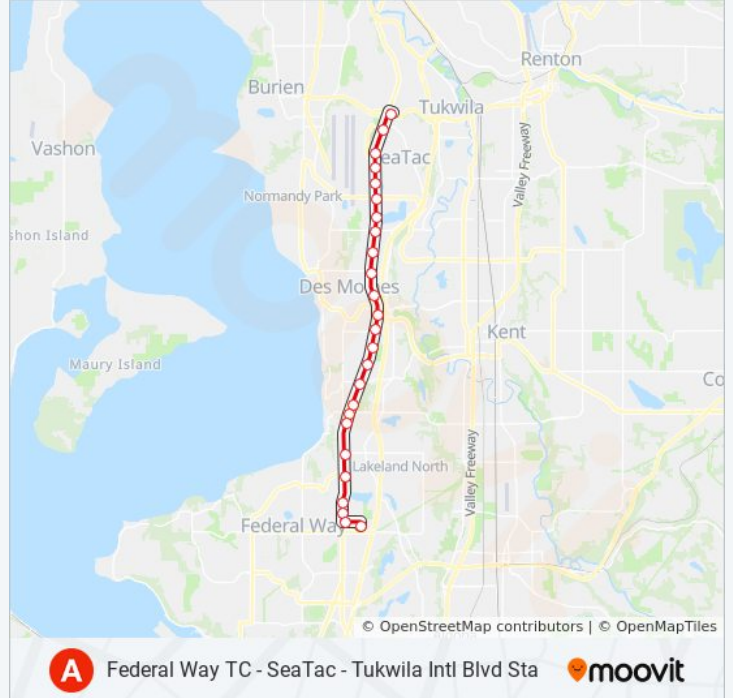

International Blvd & S 195th St

International Blvd & S 200th St

International Blvd & S 208th St

Pacific Hwy S & S 216th St

Pacific Hwy S & S 224th St

Pacific Hwy S & Kent Des Moines Rd

Pacific Hwy S & S 240th St

A LINE bus Info

Direction: Federal Way Transit Center International Boulevard

Stops: 25

Trip Duration: 39 min

Line Summary:

Pacific Hwy S & S 288th St

Pacific Hwy S & S Dash Point Rd

Pacific Hwy S & S 308th St

Pacific Hwy S & S 312th St

S 316th St & Pacific Hwy S

Federal Way Tc - Bay 1

Direction: Tukwila Link Station International Boulevard

26 stops

[VIEW LINE SCHEDULE](#)

Federal Way Tc - Bay 8

Pacific Hwy S & S 316th St

A LINE bus Info

Direction: Tukwila Link Station International Boulevard

Stops: 26

Trip Duration: 40 min

Line Summary:

International Blvd & S 200th St

International Blvd & S 195th St

International Blvd & S 188th St