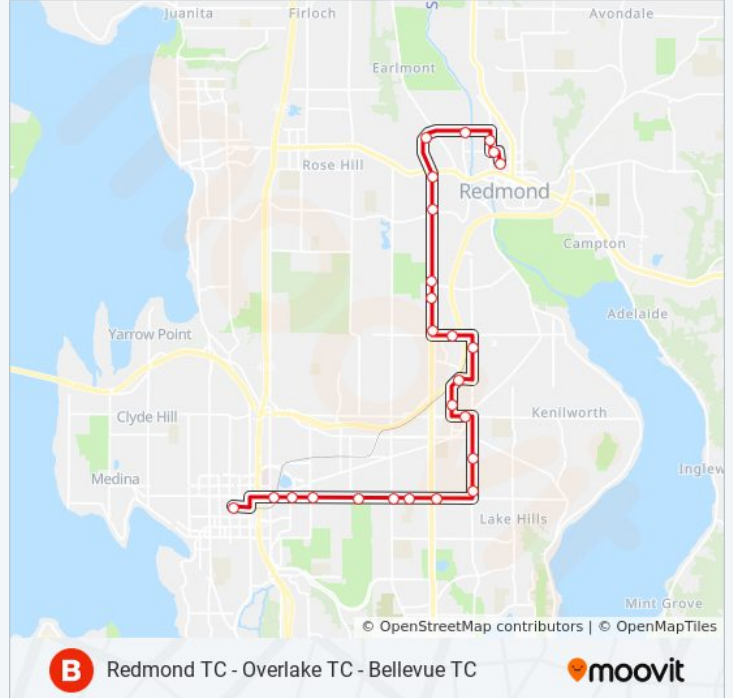

148th Ave NE & NE 51st St

148th Ave NE & NE Old Redmond Rd

148th Ave NE & NE Redmond Way

148th Ave NE & NE 87th St

NE 90th St & 154th Ave NE

160th Ave NE & NE 90th St

NE 85th St & 161st Ave NE

Redmond Transit Center - Bay 1

B LINE bus time schedules and route maps are available in an offline PDF at moovitapp.com. Use the [Moovit App](#) to see live bus times, train schedule or subway schedule, and step-by-step directions for all public transit in Seattle - Tacoma, WA.

[About Moovit](#) • [MaaS Solutions](#) • [Supported Countries](#) • [Mooviter Community](#)

© 2024 Moovit - All Rights Reserved

Check Live Arrival Times