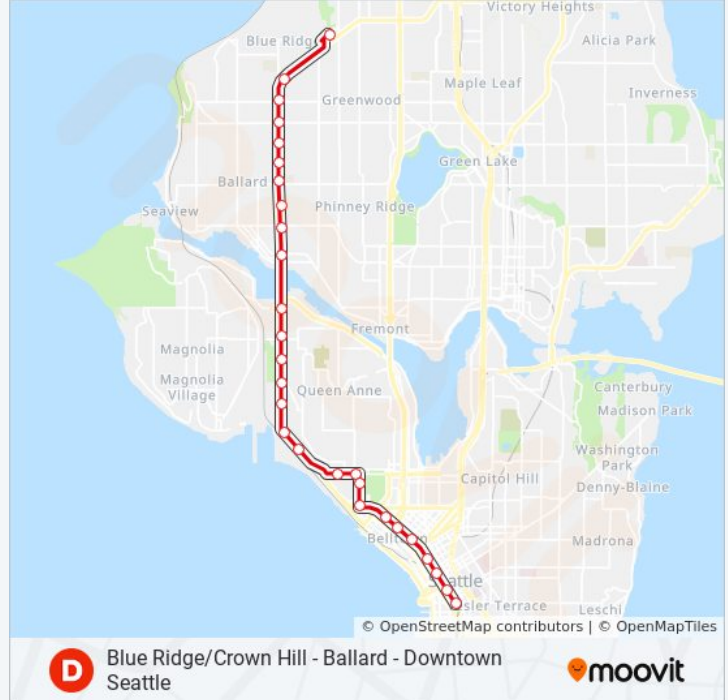

Use the Moovit App to find the closest D LINE bus station near you and find out when is the next D LINE bus arriving.

Direction: Ballard Uptown

28 stops

[VIEW LINE SCHEDULE](#)

- Prefontaine Pl S & Yesler Way
- 3rd Ave & Columbia St
- 3rd Ave & Seneca St
- 3rd Ave & Pike St
- 3rd Ave & Virginia St
- 3rd Ave & Bell St
- 3rd Ave & Vine St
- 1st Ave N & Denny Way
- 1st Ave N & Republican St
- Mercer St & Queen Anne Ave N
- W Mercer St & 3rd Ave W
- Elliott Ave W & W Prospect St
- Elliott Ave W & W Galer St
- 15th Ave W & W Newton St
- 15th Ave W & W Wheeler St
- 15th Ave W & W Armour St
- 15th Ave W & W Dravus St
- 15th Ave W & W Emerson St
- 15th Ave NW & NW Leary Way

D LINE bus Info

Direction: Ballard Uptown

Stops: 28

Trip Duration: 42 min

Line Summary:

15th Ave NW & NW Market St
 15th Ave NW & NW 60th St
 15th Ave NW & NW 65th St
 15th Ave NW & NW 70th St
 15th Ave NW & NW 75th St
 15th Ave NW & NW 80th St
 15th Ave NW & NW 85th St
 Holman Rd NW & Mary Ave NW
 NW 100th Pl & 7th Ave NW

Direction: Downtown Seattle Uptown

27 stops

[VIEW LINE SCHEDULE](#)

NW 100th Pl & 7th Ave NW
 Holman Rd NW & Mary Ave NW
 15th Ave NW & NW 85th St
 15th Ave NW & NW 80th St
 15th Ave NW & NW 75th St
 15th Ave NW & NW 70th St
 15th Ave NW & NW 65th St
 15th Ave NW & NW 60th St
 15th Ave NW & NW Market St
 15th Ave NW & NW Leary Way
 15th Ave W & W Emerson St
 15th Ave W & W Dravus St
 15th Ave W & W Armour St
 15th Ave W & W Wheeler St
 15th Ave W & W Armory Way
 Elliott Ave W & W Galer St
 Elliott Ave W & W Prospect St
 W Mercer St & 3rd Ave W

3rd Ave & Bell St

3rd Ave & Virginia St

3rd Ave & Pike St

3rd Ave & Seneca St

3rd Ave & Cherry St

Terrace St & 5th Ave

Direction: Stadium Station Downtown Seattle

28 stops