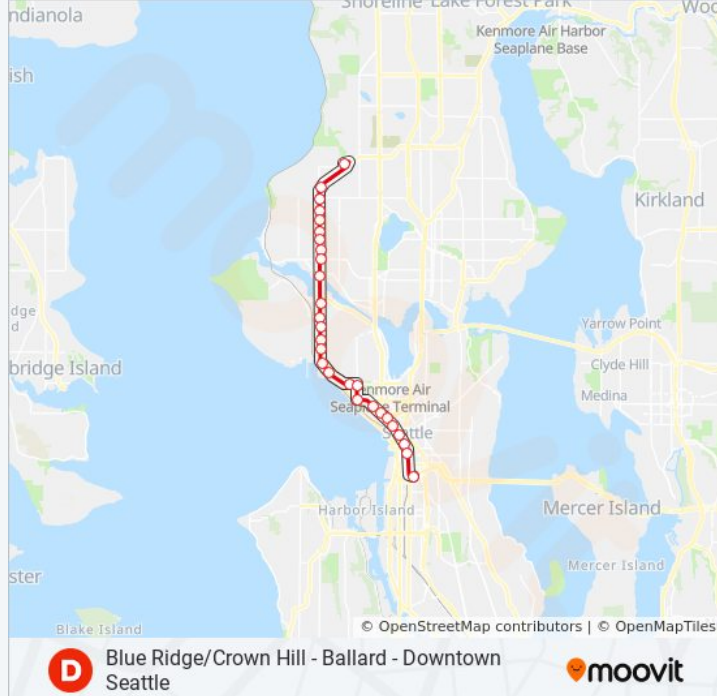

Use the Moovit App to find the closest D LINE bus station near you and find out when is the next D LINE bus arriving.

Direction: Ballard Uptown

28 stops

[VIEW LINE SCHEDULE](#)

- Prefontaine Pl S & Yesler Way
- 3rd Ave & Columbia St
- 3rd Ave & Seneca St
- 3rd Ave & Pike St
- 3rd Ave & Virginia St
- 3rd Ave & Bell St
- 3rd Ave & Vine St
- 1st Ave N & Denny Way
- 1st Ave N & Republican St
- Mercer St & Queen Anne Ave N
- W Mercer St & 3rd Ave W
- Elliott Ave W & W Prospect St
- Elliott Ave W & W Galer St
- 15th Ave W & W Newton St
- 15th Ave W & W Wheeler St
- 15th Ave W & W Armour St
- 15th Ave W & W Dravus St
- 15th Ave W & W Emerson St
- 15th Ave NW & NW Leary Way

Direction: Downtown Seattle Uptown

27 stops

[VIEW LINE SCHEDULE](#)

NW 100th Pl & 7th Ave NW
 Holman Rd NW & Mary Ave NW
 15th Ave NW & NW 85th St
 15th Ave NW & NW 80th St
 15th Ave NW & NW 75th St
 15th Ave NW & NW 70th St
 15th Ave NW & NW 65th St
 15th Ave NW & NW 60th St
 15th Ave NW & NW Market St
 15th Ave NW & NW Leary Way
 15th Ave W & W Emerson St
 15th Ave W & W Dravus St
 15th Ave W & W Armour St
 15th Ave W & W Wheeler St
 15th Ave W & W Armory Way
 Elliott Ave W & W Galer St
 Elliott Ave W & W Prospect St
 W Mercer St & 3rd Ave W

D LINE bus Info

Direction: Stadium Station Downtown Seattle

Stops: 28

Trip Duration: 37 min

Line Summary:

Queen Anne Ave N & W Mercer St

Queen Anne Ave N & W John St

3rd Ave & Cedar St

3rd Ave & Bell St

3rd Ave & Virginia St

3rd Ave & Pike St

3rd Ave & Seneca St

3rd Ave & Cherry St

3rd Ave S & S Main St

Sodo Busway & S Royal Brougham Way

D LINE bus time schedules and route maps are available in an offline PDF at moovitapp.com. Use the [Moovit App](#) to see live bus times, train schedule or subway schedule, and step-by-step directions for all public transit in Seattle - Tacoma, WA.