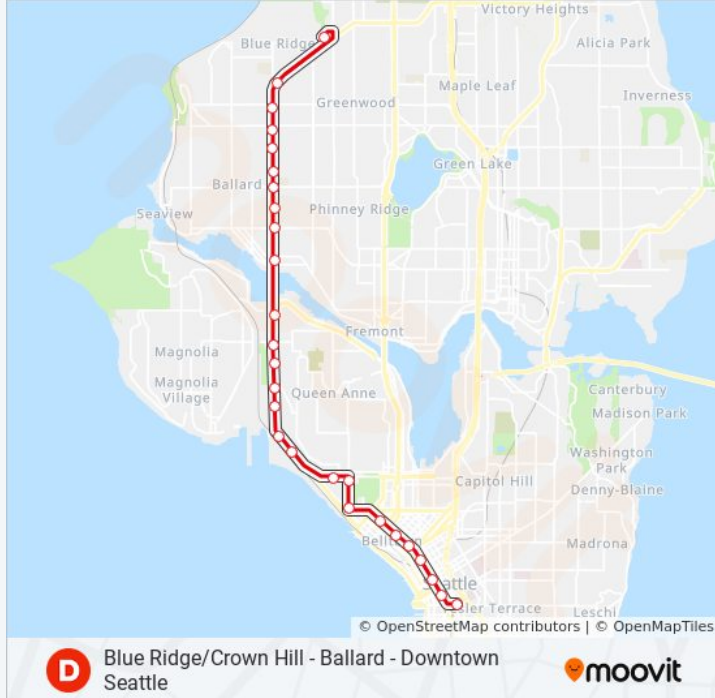

Use the Moovit App to find the closest D LINE bus station near you and find out when is the next D LINE bus arriving.

Direction: Ballard Uptown

28 stops

[VIEW LINE SCHEDULE](#)

- Prefontaine Pl S & Yesler Way
- 3rd Ave & Columbia St
- 3rd Ave & Seneca St
- 3rd Ave & Pike St
- 3rd Ave & Virginia St
- 3rd Ave & Bell St
- 3rd Ave & Vine St
- 1st Ave N & Denny Way
- 1st Ave N & Republican St
- Mercer St & Queen Anne Ave N
- W Mercer St & 3rd Ave W
- Elliott Ave W & W Prospect St
- Elliott Ave W & W Galer St
- 15th Ave W & W Newton St
- 15th Ave W & W Wheeler St
- 15th Ave W & W Armour St
- 15th Ave W & W Dravus St
- 15th Ave W & W Emerson St
- 15th Ave NW & NW Leary Way

D LINE bus Info

Direction: Downtown Seattle Uptown

Stops: 27

Trip Duration: 43 min

Line Summary:

Queen Anne Ave N & W Mercer St

Queen Anne Ave N & W John St

3rd Ave & Cedar St

3rd Ave & Bell St

3rd Ave & Virginia St

3rd Ave & Pike St

3rd Ave & Seneca St

3rd Ave & Cherry St

Terrace St & 5th Ave

Direction: Stadium Station Downtown Seattle

28 stops

[VIEW LINE SCHEDULE](#)

NW 100th Pl & 7th Ave NW

Holman Rd NW & Mary Ave NW

15th Ave NW & NW 85th St

15th Ave NW & NW 80th St

15th Ave NW & NW 75th St

15th Ave NW & NW 70th St

15th Ave NW & NW 65th St