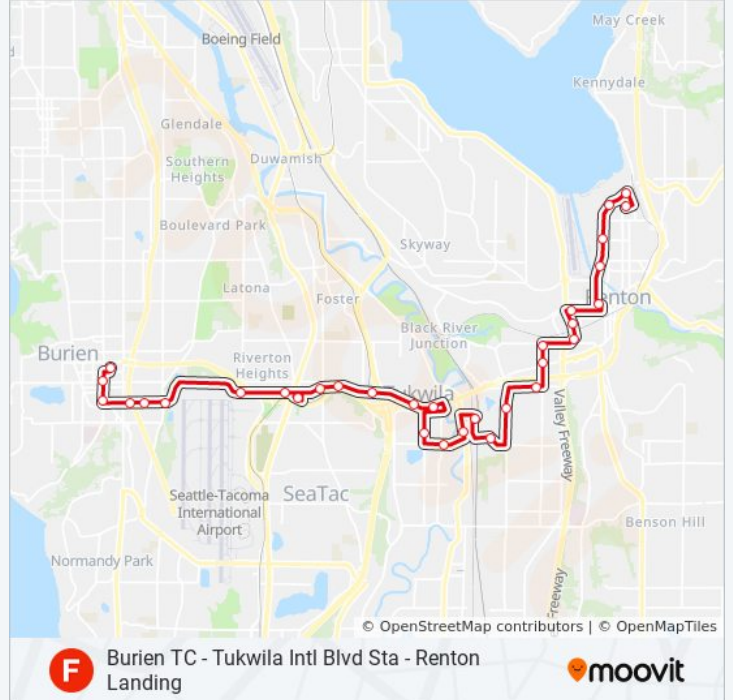

**F LINE bus Info**  
**Direction:** Burien Southcenter  
**Stops:** 31  
**Trip Duration:** 49 min  
**Line Summary:**

Southcenter Blvd & Park Place  
 Southcenter Blvd & 42nd Ave S  
 Tukwila International Blvd Station  
 S 154th St & 32nd Ave S  
 S 154th Ln & 24th Ave S  
 S 156th St & Des Moines Memorial Dr S  
 S 156th St & 2nd Ave S  
 SW 156th St & 2nd Ave SW  
 4th Ave SW & SW 156th St  
 4th Ave SW & SW 152nd St  
 Burien Transit Center - Bay 4

**F LINE bus Info**

**Direction:** Renton the Landing Southcenter

**Stops:** 32

**Trip Duration:** 49 min

**Line Summary:**

SW 27th St & Naches Ave SW

Oakesdale Ave SW & Boeing Cag

Oakesdale Ave SW & SW 16th St

Lind Ave SW & SW Grady Way

Lind Ave SW & SW 7th St

Rainier Ave S & S 7th St

Rainier Ave S & S 4th Pl

S 3rd St & Rainier Ave S

Renton Transit Center - Bay 2

Logan Ave N & N 3rd St

Logan Ave N & N 6th St

Logan Ave N & N 10th St

Southport Dr N & Garden Ave N

N 10th St & Garden Ave N

F LINE bus time schedules and route maps are available in an offline PDF at [moovitapp.com](https://moovitapp.com). Use the [Moovit App](#) to see live bus times, train schedule or subway schedule, and step-by-step directions for all public transit in Seattle - Tacoma, WA.