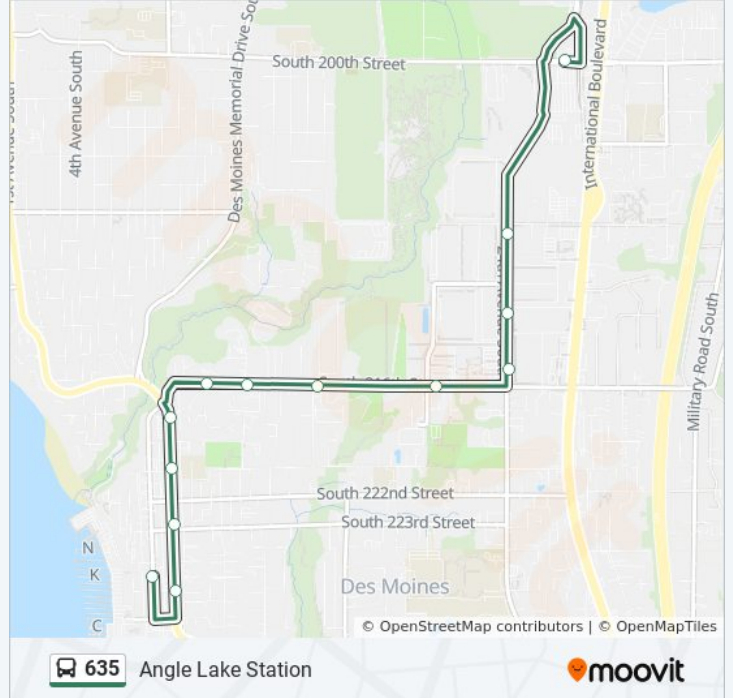

Use the Moovit App to find the closest 635 bus station near you and find out when is the next 635 bus arriving.

Direction: Angle Lake Station

13 stops

[VIEW LINE SCHEDULE](#)

7th Ave S & S 226th St

Marine View Dr S & S 226th St

Marine View Dr S & S 223rd St

Marine View Dr S & S 220th St

Marine View Dr S & S 218th St

S 216th St & Wesley Terrace Entrance

S 216th St & 11th Ave S

S 216th St & 14th Ave S

S 216th St & 20th Ave S

24th Ave S & S 216th St

24th Ave S & S 211th St

24th Ave S & S 208th St

S 200th St & 28th Ave S

635 bus Time Schedule

Angle Lake Station Route Timetable:

| | |
|-----------|-------------------|
| Sunday | Not Operational |
| Monday | 5:29 AM - 6:41 PM |
| Tuesday | 5:29 AM - 6:41 PM |
| Wednesday | 5:29 AM - 6:41 PM |
| Thursday | 5:29 AM - 6:41 PM |
| Friday | 5:29 AM - 6:41 PM |
| Saturday | Not Operational |

635 bus Info

Direction: Angle Lake Station

Stops: 13

Trip Duration: 13 min

Line Summary:

Direction: Marina District

12 stops

[VIEW LINE SCHEDULE](#)