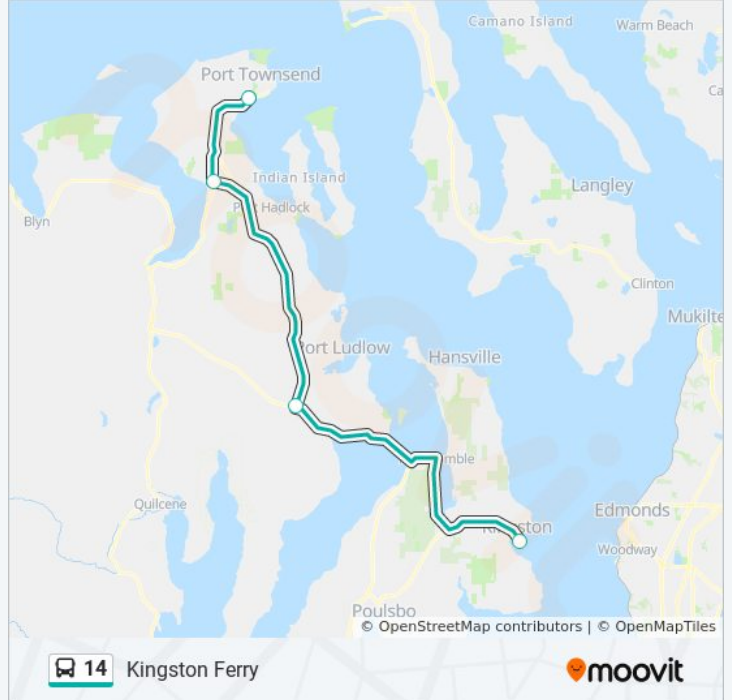

## Kingston Ferry

Get The App

The 14 bus line (Kingston Ferry) has 2 routes. For regular weekdays, their operation hours are:

(1) Kingston Ferry: 7:20 AM - 2:50 PM (2) Port Townsend: 8:42 AM - 4:07 PM

Use the Moovit App to find the closest 14 bus station near you and find out when is the next 14 bus arriving.

### Direction: Kingston Ferry

4 stops

[VIEW LINE SCHEDULE](#)

Haines Place Park and Ride

63 Four Corners Park & Ride

Gateway Visitor Center

Kingston Ferry Terminal

### 14 bus Info

**Direction:** Kingston Ferry

**Stops:** 4

**Trip Duration:** 72 min

**Line Summary:**

**Direction: Port Townsend**

4 stops

[VIEW LINE SCHEDULE](#)

**14 bus Info**

**Direction:** Port Townsend

**Stops:** 4

**Trip Duration:** 72 min

**Line Summary:**

14 bus time schedules and route maps are available in an offline PDF at [moovitapp.com](https://moovitapp.com). Use the [Moovit App](#) to see live bus times, train schedule or subway schedule, and step-by-step directions for all public transit in Seattle - Tacoma, WA.