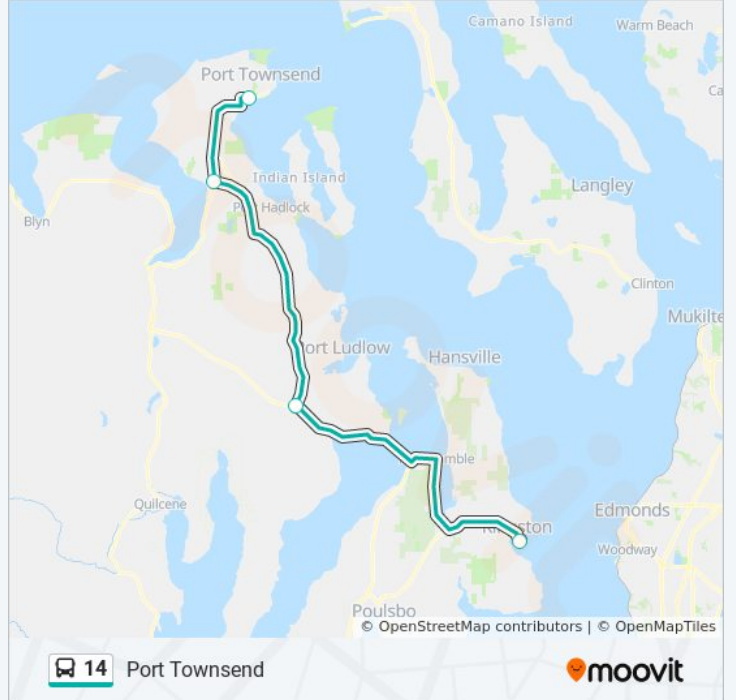

### 14 bus Info

**Direction:** Kingston Ferry

**Stops:** 4

**Trip Duration:** 72 min

**Line Summary:**

**Direction: Port Townsend**

4 stops

[VIEW LINE SCHEDULE](#)

Kingston Ferry Terminal

Gateway Visitor Center

63 Four Corners Park & Ride

Haines Place Park and Ride

**14 bus Time Schedule**

Port Townsend Route Timetable:

Sunday	Not Operational
Monday	8:42 AM - 4:07 PM
Tuesday	8:42 AM - 4:07 PM
Wednesday	8:42 AM - 4:07 PM
Thursday	8:42 AM - 4:07 PM
Friday	8:42 AM - 4:07 PM
Saturday	8:42 AM - 4:07 PM

**14 bus Info**

**Direction:** Port Townsend

**Stops:** 4

**Trip Duration:** 72 min

**Line Summary:**

14 bus time schedules and route maps are available in an offline PDF at [moovitapp.com](https://moovitapp.com). Use the [Moovit App](#) to see live bus times, train schedule or subway schedule, and step-by-step directions for all public transit in Seattle - Tacoma, WA.