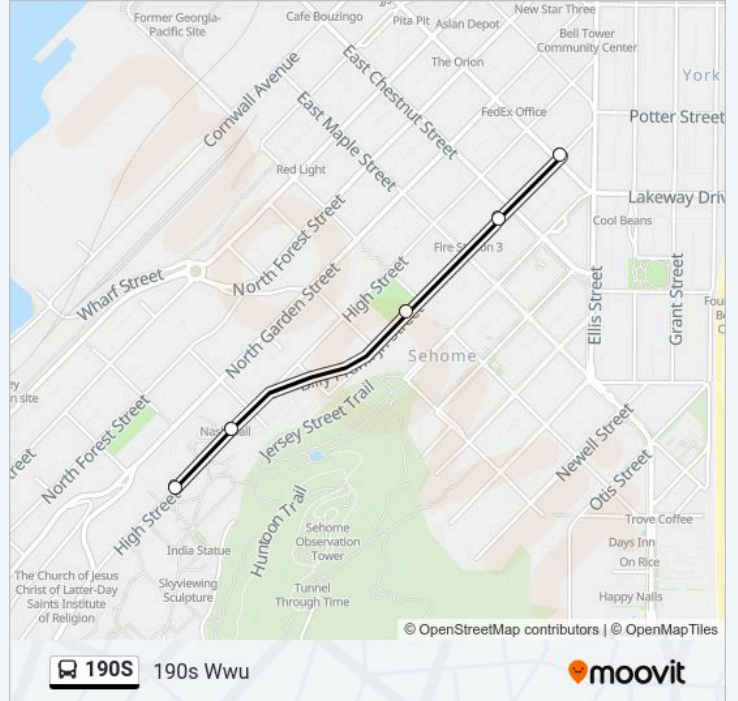

190s Downtown

[Get The App](#)

The 190S bus line (190s Downtown) has 4 routes. For regular weekdays, their operation hours are:

(1) 190s Downtown: 11:33 AM - 3:33 PM (2) 190s Lincoln St: 11:30 AM - 5:57 PM (3) 190s Wwu: 9:27 AM (4) 190s Wwu: 7:19 AM - 9:43 AM

Use the Moovit App to find the closest 190S bus station near you and find out when is the next 190S bus arriving.

Direction: 190s Downtown

18 stops

[VIEW LINE SCHEDULE](#)

- Lincoln St at Lakeway Dr
- Lincoln St at Viking Circle
- Lincoln St at Maple St
- Lincoln Creek Park & Ride
- Bill Mcdonald Pkwy at Samish Way
- Bill Mcdonald Pkwy at Birnam Wood
- Bill Mcdonald Pkwy at Ferry Ave
- Bill Mcdonald Pkwy at Buchanan Towers
- Bill Mcdonald Pkwy at Campus Services
- Bill Mcdonald Pkwy at Rec Center
- Highland Dr at Ridgeway
- Haggard Hall
- High St at Higginson Hall
- Billy Frank Jr St at Laurel St
- Billy Frank Jr St at Chestnut St
- Holly St at Billy Frank Jr St
- Forest St at Holly St
- Bellingham Station

190S bus Info

Direction: 190s Downtown

Stops: 18

Trip Duration: 30 min

Line Summary:

Direction: 190s Lincoln St

13 stops

[VIEW LINE SCHEDULE](#)

190S bus Info

Direction: 190s Wwu

Stops: 5

Trip Duration: 5 min

Line Summary:

Direction: 190s Wwu
 12 stops
[VIEW LINE SCHEDULE](#)

- Lincoln St at Lakeway Dr
- Lincoln St at Viking Circle
- Lincoln St at Maple St
- Lincoln Creek Park & Ride
- Bill Mcdonald Pkwy at Samish Way
- Bill Mcdonald Pkwy at Birnam Wood
- Bill Mcdonald Pkwy at Ferry Ave
- Bill Mcdonald Pkwy at Buchanan Towers
- Bill Mcdonald Pkwy at Campus Services
- Bill Mcdonald Pkwy at Rec Center
- Highland Dr at Ridgeway
- Haggard Hall