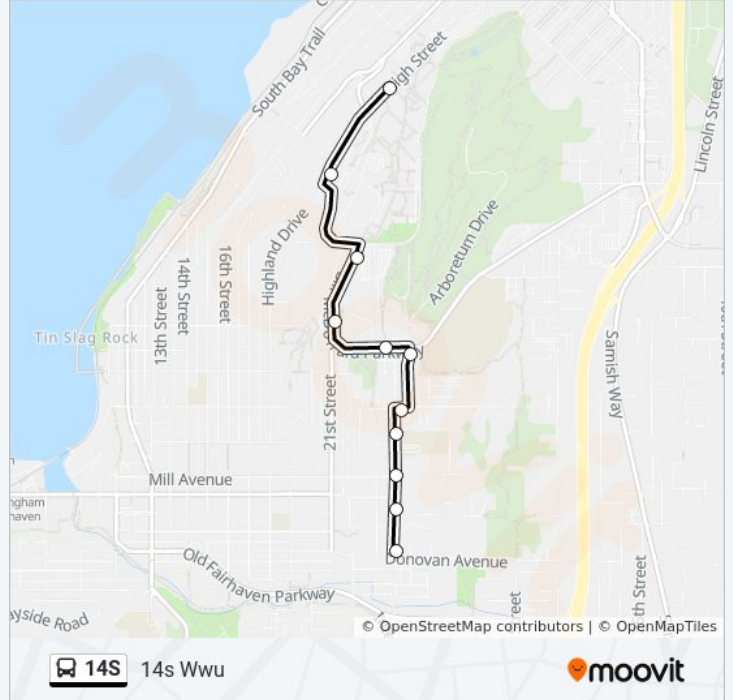

14S bus time schedules and route maps are available in an offline PDF at moovitapp.com. Use the [Moovit App](#) to see live bus times, train schedule or subway schedule, and step-by-step directions for all public transit in Seattle - Tacoma, WA.

[About Moovit](#) • [MaaS Solutions](#) • [Supported Countries](#) • [Mooviter Community](#)

© 2024 Moovit - All Rights Reserved

Check Live Arrival Times