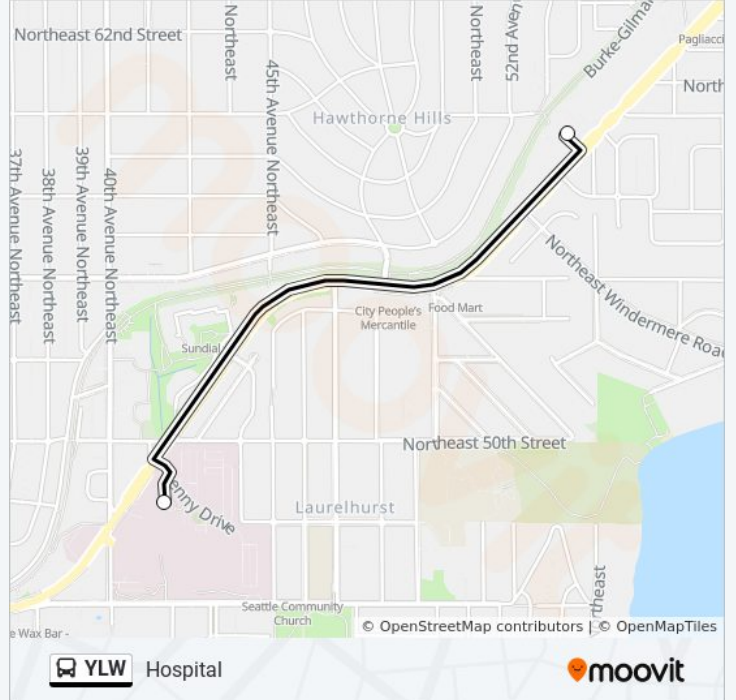

Hospital

Get The App

The YLW bus line (Hospital) has 2 routes. For regular weekdays, their operation hours are:

(1) Hospital: 6:00 AM - 8:06 PM(2) Spic: 6:06 AM - 8:00 PM

Use the Moovit App to find the closest YLW bus station near you and find out when is the next YLW bus arriving.

Direction: Hospital

2 stops

[VIEW LINE SCHEDULE](#)

Spic North Lot

Helen Ln / River Circle

YLW bus Time Schedule

Hospital Route Timetable:

Sunday	Not Operational
Monday	6:00 AM - 8:06 PM
Tuesday	6:00 AM - 8:06 PM
Wednesday	6:00 AM - 8:06 PM
Thursday	6:00 AM - 8:06 PM
Friday	6:00 AM - 8:06 PM
Saturday	Not Operational

YLW bus Info

Direction: Hospital

Stops: 2

Trip Duration: 6 min

Line Summary:

Direction: Spic

2 stops

[VIEW LINE SCHEDULE](#)

YLW bus Info

Direction: Spic

Stops: 2

Trip Duration: 6 min

Line Summary:

YLW bus time schedules and route maps are available in an offline PDF at moovitapp.com. Use the [Moovit App](#) to see live bus times, train schedule or subway schedule, and step-by-step directions for all public transit in Seattle - Tacoma, WA.