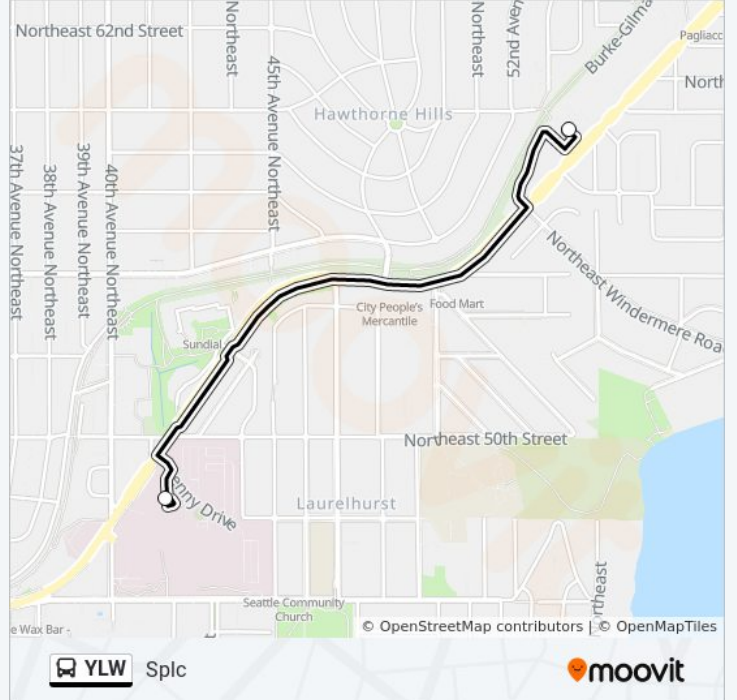

Direction: Hospital

2 stops

[VIEW LINE SCHEDULE](#)

Spic North Lot

Helen Ln / River Circle

YLW bus Time Schedule

Hospital Route Timetable:

Sunday	Not Operational
Monday	6:00 AM - 8:06 PM
Tuesday	6:00 AM - 8:06 PM
Wednesday	6:00 AM - 8:06 PM
Thursday	6:00 AM - 8:06 PM
Friday	6:00 AM - 8:06 PM
Saturday	Not Operational

YLW bus Info

Direction: Hospital

Stops: 2

Trip Duration: 6 min

Line Summary:

Direction: Spic

2 stops

[VIEW LINE SCHEDULE](#)

Helen Ln / River Circle

Spic North Lot

YLW bus Time Schedule

Spic Route Timetable:

Sunday	Not Operational
Monday	6:06 AM - 8:00 PM
Tuesday	6:06 AM - 8:00 PM
Wednesday	6:06 AM - 8:00 PM
Thursday	6:06 AM - 8:00 PM
Friday	6:06 AM - 8:00 PM
Saturday	Not Operational

YLW bus Info

Direction: Spic

Stops: 2

Trip Duration: 6 min

Line Summary:

YLW bus time schedules and route maps are available in an offline PDF at moovitapp.com. Use the [Moovit App](#) to see live bus times, train schedule or subway schedule, and step-by-step directions for all public transit in Seattle - Tacoma, WA.