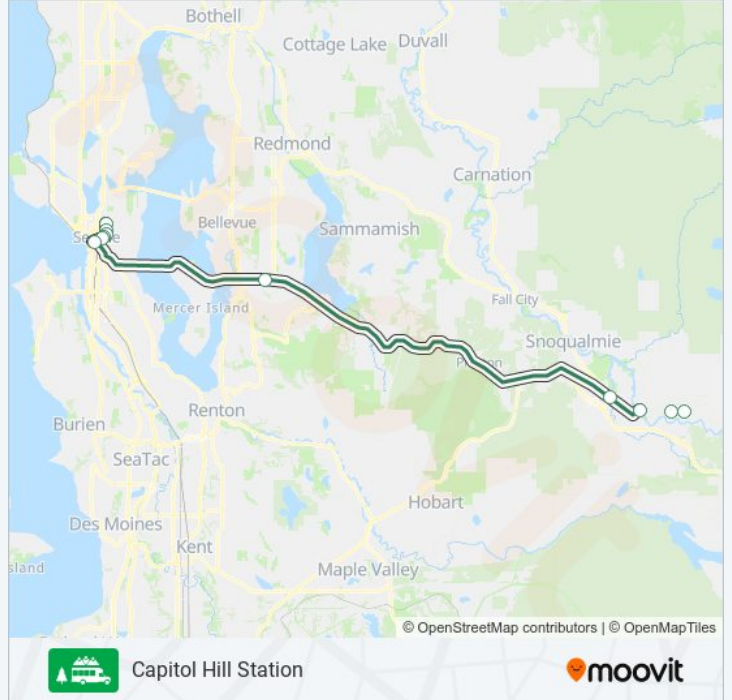

Use the Moovit App to find the closest TRAILHEAD DIRECT MT. SI bus station near you and find out when is the next TRAILHEAD DIRECT MT. SI bus arriving.

Direction: Capitol Hill Station

11 stops

[VIEW LINE SCHEDULE](#)

Broadway & E Union St

Broadway & Pike-Pine

E John St & Broadway E

TRAILHEAD DIRECT MT. SI bus Time Schedule

Capitol Hill Station Route Timetable:

Sunday	11:39 AM - 6:35 PM
Monday	Not Operational
Tuesday	Not Operational
Wednesday	Not Operational
Thursday	Not Operational
Friday	Not Operational
Saturday	11:39 AM - 6:35 PM

TRAILHEAD DIRECT MT. SI bus Info

Direction: Capitol Hill Station

Stops: 11

Trip Duration: 76 min

Line Summary:

Direction: Mount Si/Teneriffe

11 stops

[VIEW LINE SCHEDULE](#)

Broadway & E Denny Way

Broadway & E Pine St

Broadway & E Union St

Madison St & Summit Ave

Madison St & Boren Ave

Spring St & 4th Ave

I-90 Expressway Ramp & 142nd Pl SE - Bay 4

W North Bend Way & Sydney Ave S