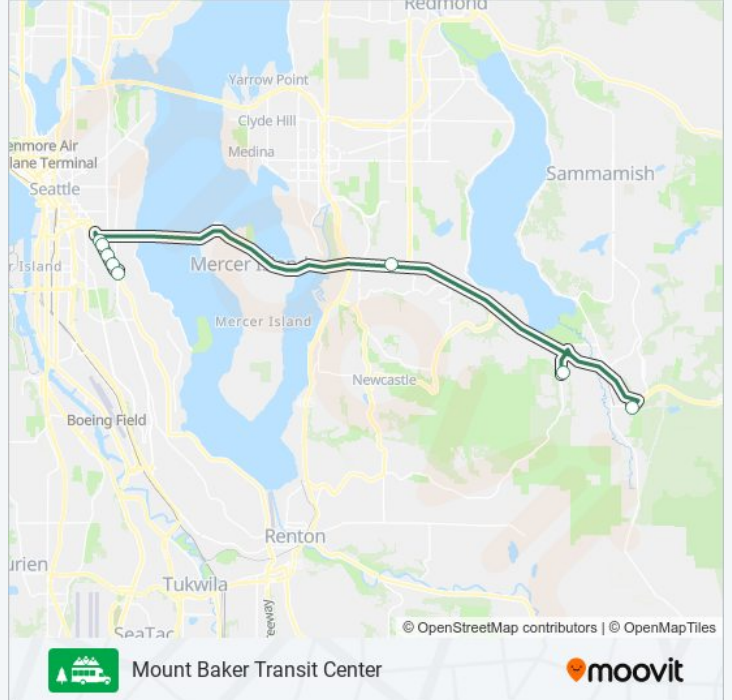

TRAILHEAD DIRECT ISSAQUAH ALPS bus Info

Direction: Issaquah Alps

Stops: 12

Trip Duration: 54 min

Line Summary:

Direction: Mount Baker Transit Center

8 stops

[VIEW LINE SCHEDULE](#)

E Sunset Way Trailhead

Issaquah Transit Center - Bay 5

Eastgate Park & Ride - Bay 1

Rainier Ave S & I-90

Rainier Ave S & S State St

Rainier Ave S & S Walker St

Rainier Ave S & S Bayview St

Mt Baker Tc

TRAILHEAD DIRECT ISSAQUAH ALPS bus Time Schedule

Mount Baker Transit Center Route Timetable:

Sunday	10:38 AM - 6:35 PM
Monday	Not Operational
Tuesday	Not Operational
Wednesday	Not Operational
Thursday	Not Operational
Friday	Not Operational
Saturday	Not Operational

TRAILHEAD DIRECT ISSAQUAH ALPS bus Info

Direction: Mount Baker Transit Center

Stops: 8

Trip Duration: 47 min

Line Summary:

TRAILHEAD DIRECT ISSAQUAH ALPS bus time schedules and route maps are available in an offline PDF at moovitapp.com. Use the Moovit App to see live bus times, train schedule or subway schedule, and step-by-step directions for all public transit in Seattle - Tacoma, WA.