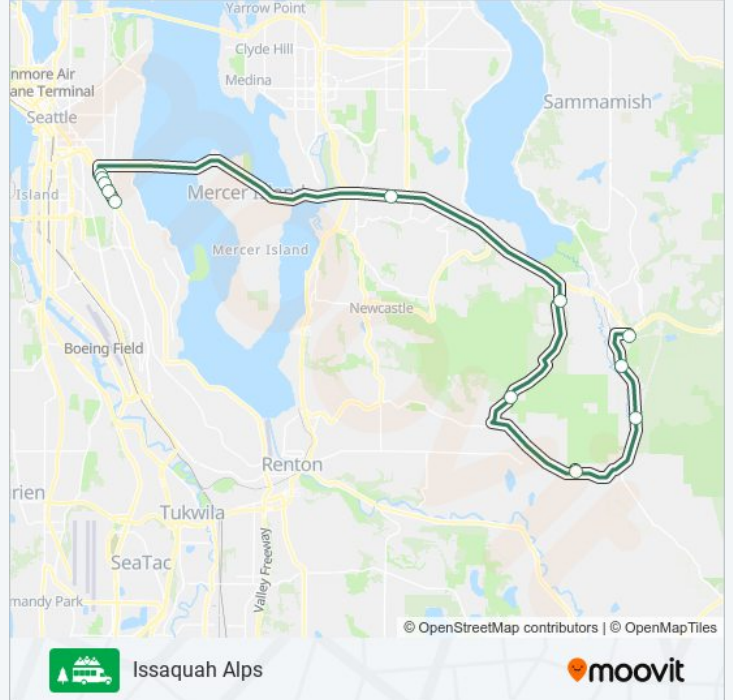

Mt Baker Tc

Rainier Ave S & S Bayview St

Rainier Ave S & S Walker St

Rainier Ave S & S Plum St

Rainier Ave S & S Grand St

I-90 Expressway Ramp & 142nd Pl SE - Bay 4

Issaquah Transit Center - Bay 5

Margaret's Way Trailhead

Squak Mountain State Park

Chirico Trl & Poo Poo Point Trailhead

2nd Ave SE & SE Nyberg Ln

E Sunset Way Trailhead

TRAILHEAD DIRECT ISSAQUAH ALPS bus Time Schedule

Issaquah Alps Route Timetable:

Sunday	6:44 AM - 6:02 PM
Monday	Not Operational
Tuesday	Not Operational
Wednesday	Not Operational
Thursday	Not Operational
Friday	Not Operational
Saturday	Not Operational

TRAILHEAD DIRECT ISSAQUAH ALPS bus Info

Direction: Issaquah Alps

Stops: 12

Trip Duration: 54 min

Line Summary:

Direction: Mount Baker Transit Center

8 stops

[VIEW LINE SCHEDULE](#)

E Sunset Way Trailhead

Issaquah Transit Center - Bay 5

Eastgate Park & Ride - Bay 1

Rainier Ave S & I-90

Rainier Ave S & S State St

Rainier Ave S & S Walker St

Rainier Ave S & S Bayview St

Mt Baker Tc