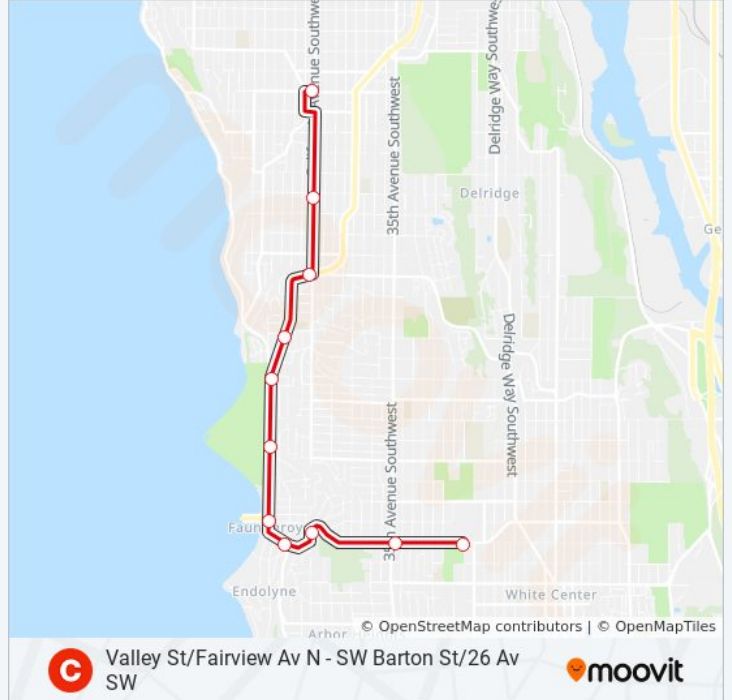

C LINE bus time schedules and route maps are available in an offline PDF at moovitapp.com. Use the [Moovit App](#) to see live bus times, train schedule or subway schedule, and step-by-step directions for all public transit in Seattle - Tacoma, WA.

[About Moovit](#) • [MaaS Solutions](#) • [Supported Countries](#) • [Mooviter Community](#)

© 2024 Moovit - All Rights Reserved

Check Live Arrival Times