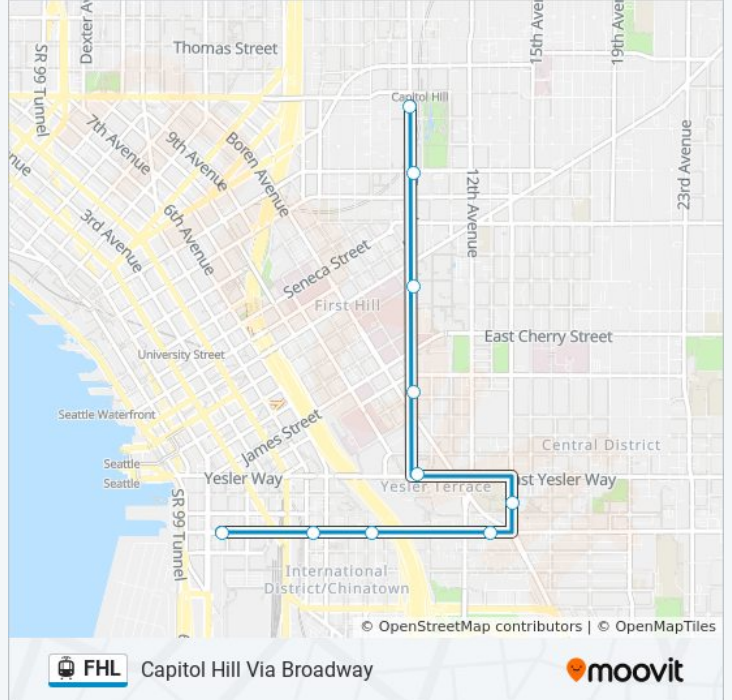

Use the Moovit App to find the closest FHL light rail station near you and find out when is the next FHL light rail arriving.

Direction: Capitol Hill

10 stops

[VIEW LINE SCHEDULE](#)

S Jackson St & Occidental Ave Walk
S Jackson St & 5th Ave S
S Jackson St & 8th Ave S
S Jackson St & 12th Ave S
14th Ave S & S Washington St
E Yesler Way & Broadway (Outbound)
Broadway & Terrace (Outbound)
Broadway & Marion (Outbound)
Broadway & Pike-Pine
Broadway & E Howell St

FHL light rail Info

Direction: Capitol Hill

Stops: 10

Trip Duration: 25 min

Line Summary:

Direction: Pioneer Square

10 stops

[VIEW LINE SCHEDULE](#)

Broadway & E Howell St

Broadway & Pike-Pine

Broadway & Marion (Inbound)

Broadway & Terrace St

E Yesler Way & Broadway (Inbound)

14th Ave S & S Washington St

S Jackson St & 12th Ave S

S Jackson St & 8th Ave S

FHL light rail Info

Direction: Pioneer Square

Stops: 10

Trip Duration: 25 min

Line Summary:

FHL light rail time schedules and route maps are available in an offline PDF at moovitapp.com. Use the [Moovit App](#) to see live bus times, train schedule or subway schedule, and step-by-step directions for all public transit in Seattle - Tacoma, WA.