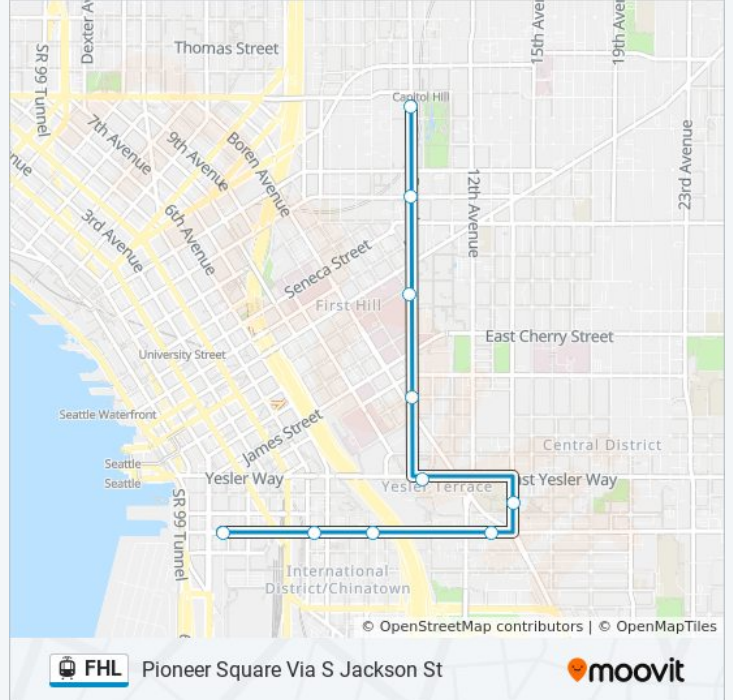

FHL light rail Info

Direction: Capitol Hill

Stops: 10

Trip Duration: 25 min

Line Summary:

Direction: Pioneer Square

10 stops

[VIEW LINE SCHEDULE](#)

Broadway & E Howell St

Broadway & Pike-Pine

Broadway & Marion (Inbound)

Broadway & Terrace St

E Yesler Way & Broadway (Inbound)

14th Ave S & S Washington St

S Jackson St & 12th Ave S

S Jackson St & 8th Ave S

S Jackson St & 5th Ave S

S Jackson St & Occidental Ave Walk

FHL light rail Time Schedule

Pioneer Square Route Timetable:

Sunday	Not Operational
Monday	5:28 AM - 10:28 PM
Tuesday	5:28 AM - 10:28 PM
Wednesday	5:28 AM - 10:28 PM
Thursday	5:28 AM - 10:28 PM
Friday	5:28 AM - 10:28 PM
Saturday	Not Operational

FHL light rail Info

Direction: Pioneer Square

Stops: 10

Trip Duration: 25 min

Line Summary:

FHL light rail time schedules and route maps are available in an offline PDF at moovitapp.com. Use the [Moovit App](#) to see live bus times, train schedule or subway schedule, and step-by-step directions for all public transit in Seattle - Tacoma, WA.