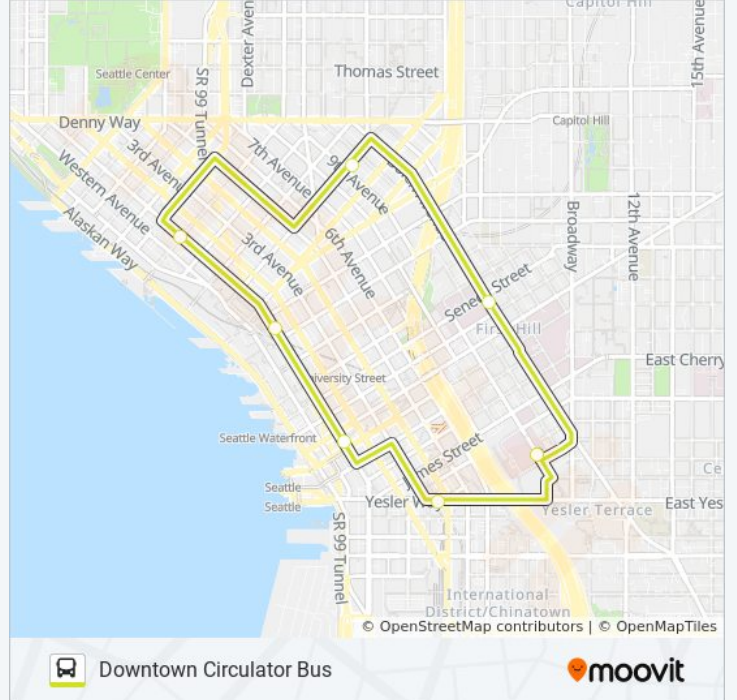

 CIRCULATOR

Downtown Circulator Bus

[Get The App](#)

The CIRCULATOR bus line Downtown Circulator Bus has one route. For regular weekdays, their operation hours are:

(1) Downtown Circulator Bus: 7:00 AM - 4:00 PM

Use the Moovit App to find the closest CIRCULATOR bus station near you and find out when is the next CIRCULATOR bus arriving.

Direction: Downtown Circulator Bus

8 stops

[VIEW LINE SCHEDULE](#)

9th & Adler

4th And Yesler

1st & Marion

1st & Pine

1st And Bell

9th & Virginia

Boren & Seneca

9th & Adler

CIRCULATOR bus Time Schedule

CIRCULATOR bus Info

Direction: Downtown Circulator Bus

Stops: 8

Trip Duration: 26 min

Line Summary:

CIRCULATOR bus time schedules and route maps are available in an offline PDF at moovitapp.com. Use the [Moovit App](#) to see live bus times, train schedule or subway schedule, and step-by-step directions for all public transit in Seattle - Tacoma, WA.