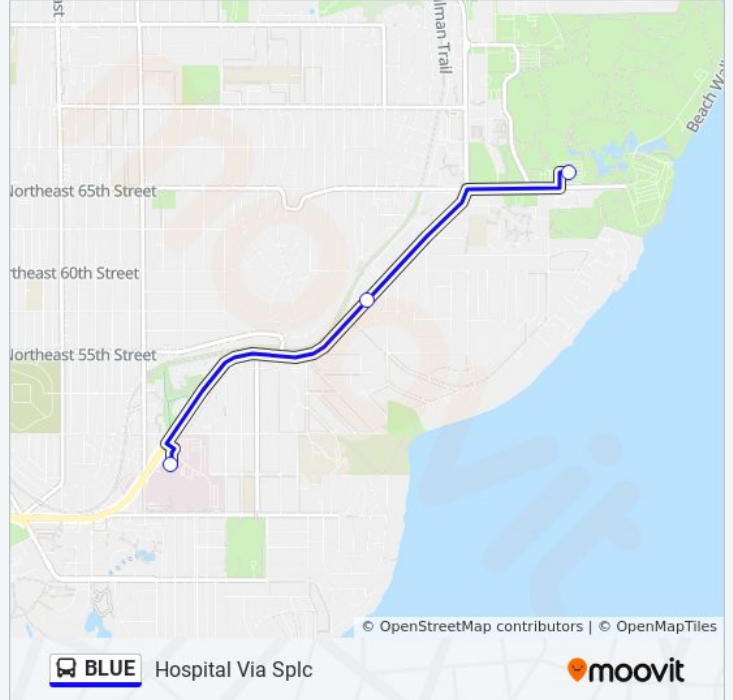

**BLUE bus Info**

**Direction:** Hospital

**Stops:** 2

**Trip Duration:** 7 min

**Line Summary:**

**Direction: Hospital Via 70th**

4 stops

[VIEW LINE SCHEDULE](#)

**BLUE bus Info**

**Direction:** Hospital Via 70th

**Stops:** 4

**Trip Duration:** 11 min

**Line Summary:**

**Direction: Hospital Via Spic**

3 stops

[VIEW LINE SCHEDULE](#)

Magnuson Park

Spic on Street SB

Helen Ln / River Circle

**BLUE bus Time Schedule**

Hospital Via Spic Route Timetable:

Sunday	Not Operational
Monday	9:13 AM - 11:08 AM
Tuesday	9:13 AM - 11:08 AM
Wednesday	9:13 AM - 11:08 AM
Thursday	9:13 AM - 11:08 AM
Friday	9:13 AM - 11:08 AM
Saturday	Not Operational

**BLUE bus Info**

**Direction:** Hospital Via Spic

**Stops:** 3

**Trip Duration:** 7 min

**Line Summary:**

**Direction: Magnuson**

2 stops

[VIEW LINE SCHEDULE](#)