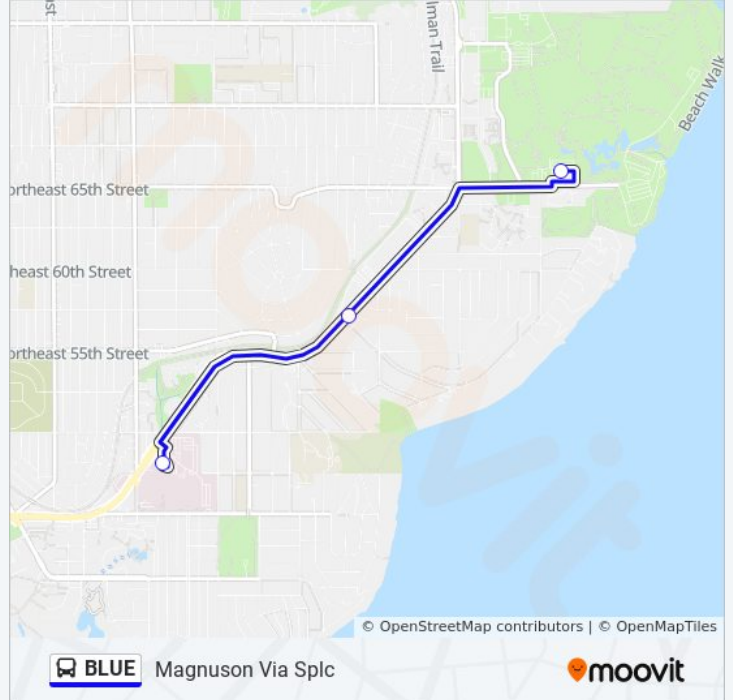

Helen Ln / River Circle

Spic on Street NB

70th & Spw

Magnuson Park

**BLUE bus Time Schedule**

Magnuson Via 70th Route Timetable:

Sunday	Not Operational
Monday	9:01 AM - 10:56 AM
Tuesday	9:01 AM - 10:56 AM
Wednesday	9:01 AM - 10:56 AM
Thursday	9:01 AM - 10:56 AM
Friday	9:01 AM - 10:56 AM
Saturday	Not Operational

**BLUE bus Info**

**Direction:** Magnuson Via 70th

**Stops:** 4

**Trip Duration:** 12 min

**Line Summary:**

**Direction: Magnuson Via Spic**

3 stops

[VIEW LINE SCHEDULE](#)

Helen Ln / River Circle

Spic on Street NB

Magnuson Park

**BLUE bus Time Schedule**

Magnuson Via Spic Route Timetable:

Sunday	Not Operational
Monday	11:16 AM - 3:06 PM
Tuesday	11:16 AM - 3:06 PM
Wednesday	11:16 AM - 3:06 PM
Thursday	11:16 AM - 3:06 PM
Friday	11:16 AM - 3:06 PM
Saturday	Not Operational

**BLUE bus Info**

**Direction:** Magnuson Via Spic

**Stops:** 3

**Trip Duration:** 9 min

**Line Summary:**

BLUE bus time schedules and route maps are available in an offline PDF at [moovitapp.com](https://moovitapp.com). Use the [Moovit App](#) to see live bus times, train schedule or subway schedule, and step-by-step directions for all public transit in Seattle - Tacoma, WA.