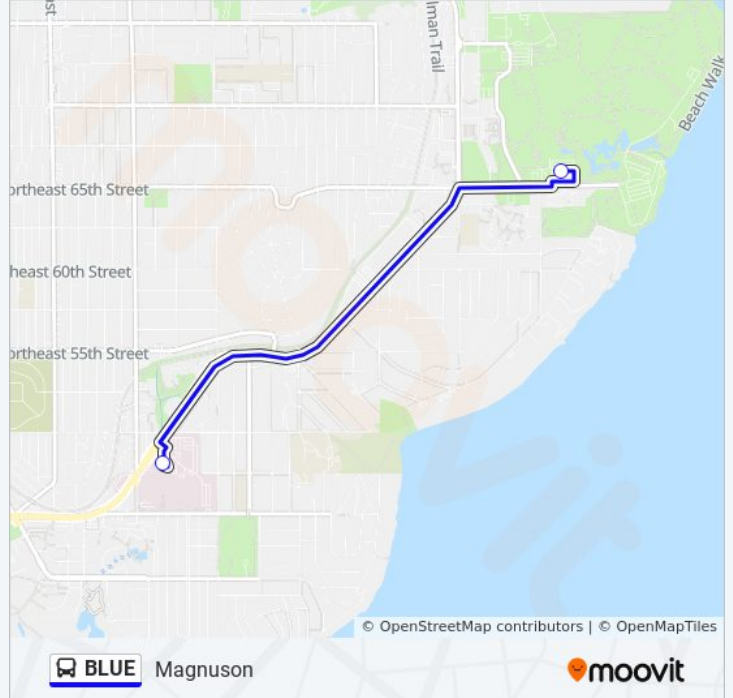

**BLUE bus Info**

**Direction:** Hospital Via Spic

**Stops:** 3

**Trip Duration:** 7 min

**Line Summary:**

**Direction: Magnuson**

2 stops

[VIEW LINE SCHEDULE](#)

Helen Ln / River Circle

Magnuson Park

**BLUE bus Time Schedule**

Magnuson Route Timetable:

Sunday	Not Operational
Monday	5:27 AM - 9:10 PM
Tuesday	5:27 AM - 9:10 PM
Wednesday	5:27 AM - 9:10 PM
Thursday	5:27 AM - 9:10 PM
Friday	5:27 AM - 9:10 PM
Saturday	Not Operational

**BLUE bus Info**

**Direction:** Magnuson

**Stops:** 2

**Trip Duration:** 8 min

**Line Summary:**

**Direction: Magnuson Via 70th**

4 stops

[VIEW LINE SCHEDULE](#)

**BLUE bus Info**

**Direction:** Magnuson Via 70th

**Stops:** 4

**Trip Duration:** 12 min

**Line Summary:**

**Direction: Magnuson Via Spic**

3 stops

[VIEW LINE SCHEDULE](#)