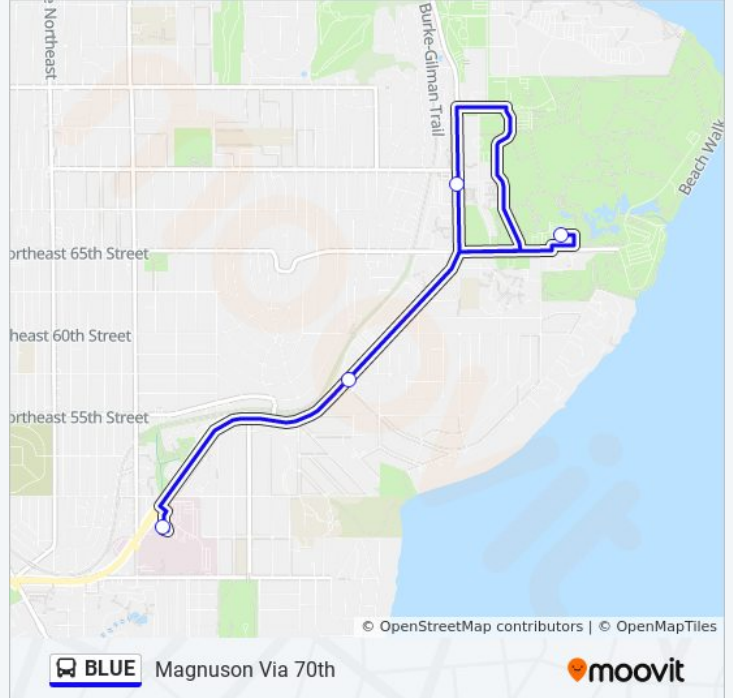

**BLUE bus Info**

**Direction:** Hospital Via Spic

**Stops:** 3

**Trip Duration:** 7 min

**Line Summary:**

**Direction: Magnuson**

2 stops

[VIEW LINE SCHEDULE](#)

**BLUE bus Info**

**Direction:** Magnuson

**Stops:** 2

**Trip Duration:** 8 min

**Line Summary:**

**Direction: Magnuson Via 70th**

4 stops

[VIEW LINE SCHEDULE](#)

Helen Ln / River Circle

Spic on Street NB

70th & Spw

Magnuson Park

**BLUE bus Time Schedule**

Magnuson Via 70th Route Timetable:

Sunday	Not Operational
Monday	9:01 AM - 10:56 AM
Tuesday	9:01 AM - 10:56 AM
Wednesday	9:01 AM - 10:56 AM
Thursday	9:01 AM - 10:56 AM
Friday	9:01 AM - 10:56 AM
Saturday	Not Operational

**BLUE bus Info**

**Direction:** Magnuson Via 70th

**Stops:** 4

**Trip Duration:** 12 min

**Line Summary:**

**Direction: Magnuson Via Spic**

3 stops

[VIEW LINE SCHEDULE](#)