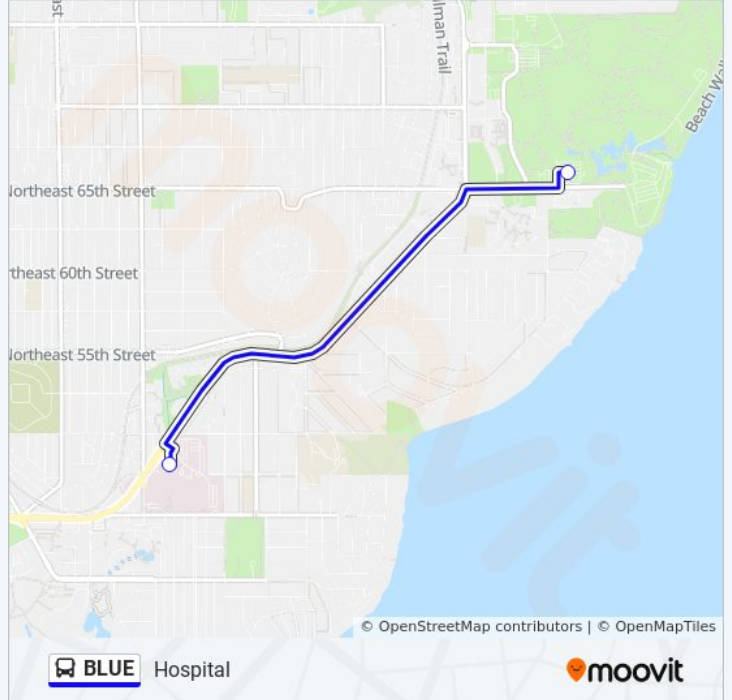

**Direction: Hospital**

2 stops

[VIEW LINE SCHEDULE](#)

Magnuson Park

Helen Ln / River Circle

**BLUE bus Time Schedule**

Hospital Route Timetable:

Sunday	Not Operational
Monday	5:21 AM - 9:18 PM
Tuesday	5:21 AM - 9:18 PM
Wednesday	5:21 AM - 9:18 PM
Thursday	5:21 AM - 9:18 PM
Friday	5:21 AM - 9:18 PM
Saturday	Not Operational

**BLUE bus Info**

**Direction:** Hospital

**Stops:** 2

**Trip Duration:** 7 min

**Line Summary:**

**Direction: Hospital Via 70th**

4 stops

[VIEW LINE SCHEDULE](#)

**BLUE bus Info**

**Direction:** Hospital Via 70th

**Stops:** 4

**Trip Duration:** 11 min

**Line Summary:**

**Direction: Hospital Via Spic**

3 stops

[VIEW LINE SCHEDULE](#)

**BLUE bus Info**

**Direction:** Hospital Via Spic

**Stops:** 3

**Trip Duration:** 7 min

**Line Summary:**

**Direction: Magnuson**

2 stops

[VIEW LINE SCHEDULE](#)