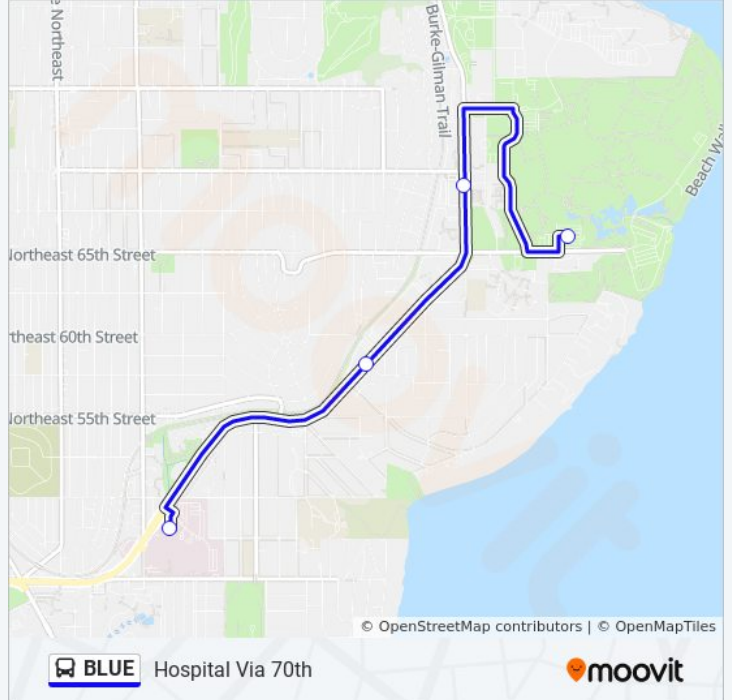

**BLUE bus Info**

**Direction:** Hospital

**Stops:** 2

**Trip Duration:** 7 min

**Line Summary:**

**Direction: Hospital Via 70th**

4 stops

[VIEW LINE SCHEDULE](#)

Magnuson Park

70th & Spw

Spic on Street SB

Helen Ln / River Circle

**BLUE bus Time Schedule**

Hospital Via 70th Route Timetable:

Sunday	Not Operational
Monday	11:25 AM - 3:15 PM
Tuesday	11:25 AM - 3:15 PM
Wednesday	11:25 AM - 3:15 PM
Thursday	11:25 AM - 3:15 PM
Friday	11:25 AM - 3:15 PM
Saturday	Not Operational

**BLUE bus Info**

**Direction:** Hospital Via 70th

**Stops:** 4

**Trip Duration:** 11 min

**Line Summary:**

**Direction: Hospital Via Spic**

3 stops

[VIEW LINE SCHEDULE](#)

**BLUE bus Info**

**Direction:** Hospital Via Spic

**Stops:** 3

**Trip Duration:** 7 min

**Line Summary:**

**Direction: Magnuson**

2 stops

[VIEW LINE SCHEDULE](#)