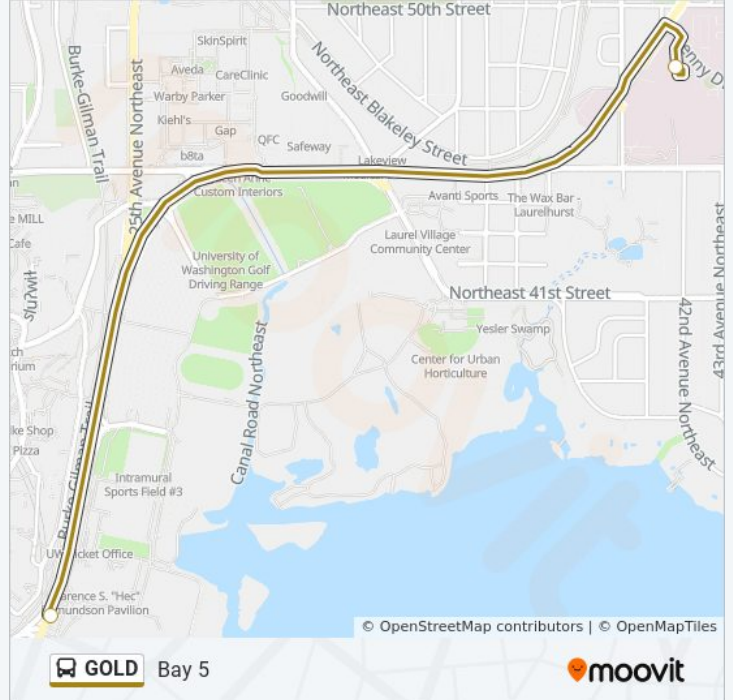

Use the Moovit App to find the closest GOLD bus station near you and find out when is the next GOLD bus arriving.

Direction: Bay 5
2 stops
[VIEW LINE SCHEDULE](#)

- Helen Ln / River Circle
- Montlake Blvd NE & NE Pacific PI - Bay 3

GOLD bus Info
Direction: Bay 5
Stops: 2
Trip Duration: 8 min
Line Summary:

Direction: Bay 5 Via E1

3 stops

[VIEW LINE SCHEDULE](#)

Helen Ln / River Circle

E1

Montlake Blvd NE & NE Pacific Pl - Bay 3

GOLD bus Time Schedule

GOLD bus Info

Direction: Bay 5 Via E1

Stops: 3

Trip Duration: 12 min

Line Summary:

Direction: Hospital

2 stops

[VIEW LINE SCHEDULE](#)