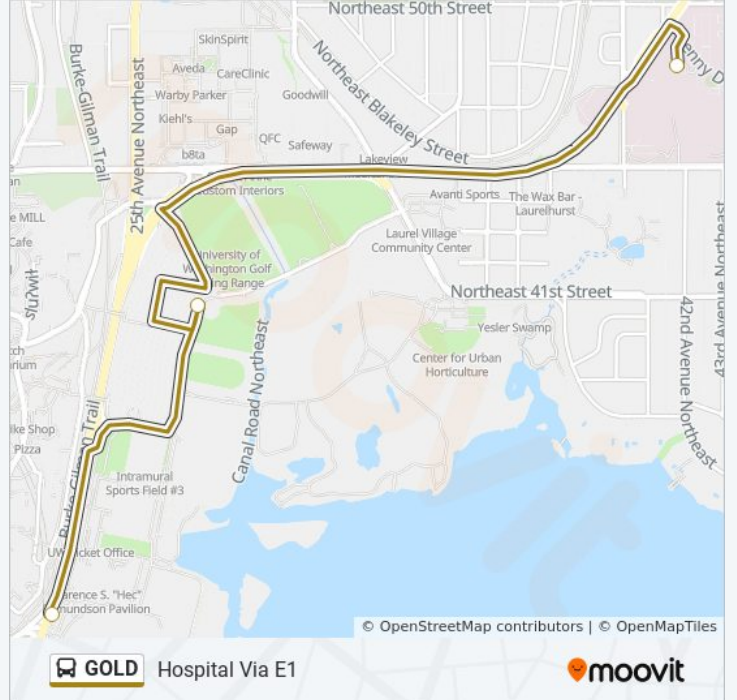

Use the Moovit App to find the closest GOLD bus station near you and find out when is the next GOLD bus arriving.

Direction: Bay 5
2 stops
[VIEW LINE SCHEDULE](#)

- Helen Ln / River Circle
- Montlake Blvd NE & NE Pacific PI - Bay 3

GOLD bus Info

Direction: Hospital

Stops: 2

Trip Duration: 8 min

Line Summary:

Direction: Hospital Via E1

3 stops

[VIEW LINE SCHEDULE](#)

Montlake Blvd NE & NE Pacific PI - Bay 3

E1

Helen Ln / River Circle

GOLD bus Time Schedule

Hospital Via E1 Route Timetable:

Sunday	Not Operational
Monday	5:21 AM - 11:38 AM
Tuesday	5:21 AM - 11:38 AM
Wednesday	5:21 AM - 11:38 AM
Thursday	5:21 AM - 11:38 AM
Friday	5:21 AM - 11:38 AM
Saturday	Not Operational

GOLD bus Info

Direction: Hospital Via E1

Stops: 3

Trip Duration: 12 min

Line Summary:

GOLD bus time schedules and route maps are available in an offline PDF at moovitapp.com. Use the [Moovit App](#) to see live bus times, train schedule or subway schedule, and step-by-step directions for all public transit in Seattle - Tacoma, WA.