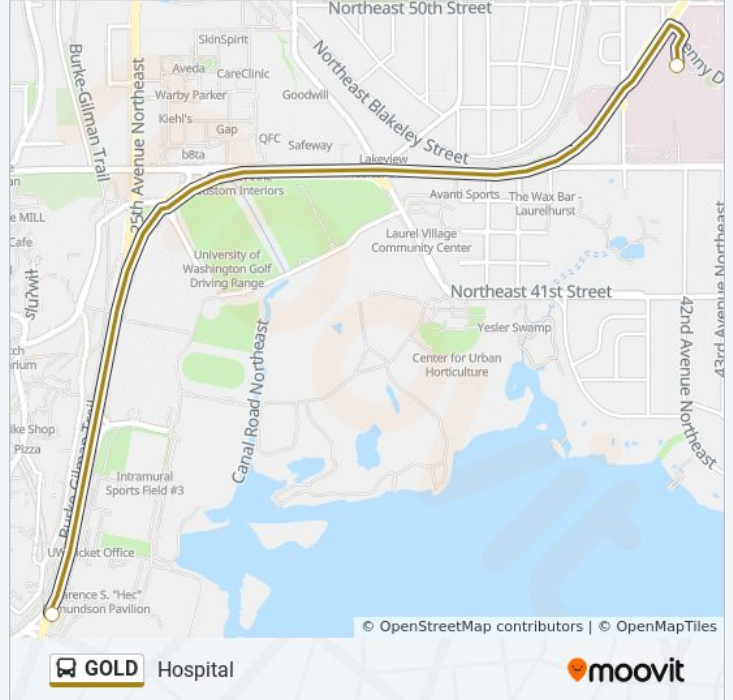

GOLD bus Info
Direction: Bay 5
Stops: 2
Trip Duration: 8 min
Line Summary:

Direction: Bay 5 Via E1

3 stops

[VIEW LINE SCHEDULE](#)

Helen Ln / River Circle

E1

Montlake Blvd NE & NE Pacific Pl - Bay 3

GOLD bus Time Schedule

GOLD bus Info

Direction: Bay 5 Via E1

Stops: 3

Trip Duration: 12 min

Line Summary:

Direction: Hospital

2 stops

[VIEW LINE SCHEDULE](#)

Montlake Blvd NE & NE Pacific PI - Bay 3

Helen Ln / River Circle

GOLD bus Time Schedule

Hospital Route Timetable:

Sunday	Not Operational
Monday	5:36 AM - 9:39 PM
Tuesday	5:36 AM - 9:39 PM
Wednesday	5:36 AM - 9:39 PM
Thursday	5:36 AM - 9:39 PM
Friday	5:36 AM - 9:39 PM
Saturday	Not Operational

GOLD bus Info

Direction: Hospital

Stops: 2

Trip Duration: 8 min

Line Summary:

Direction: Hospital Via E1

3 stops

[VIEW LINE SCHEDULE](#)