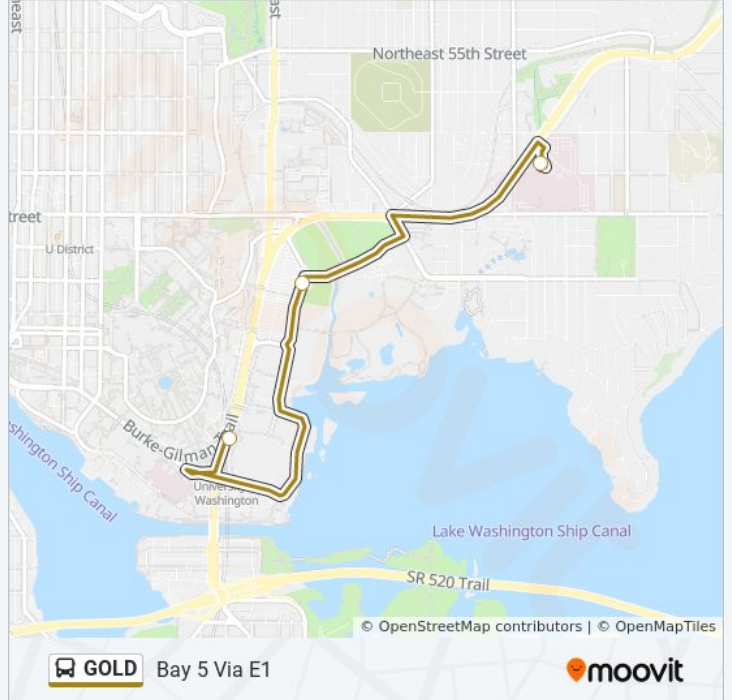

Use the Moovit App to find the closest GOLD bus station near you and find out when is the next GOLD bus arriving.

Direction: Bay 5
2 stops
[VIEW LINE SCHEDULE](#)

- Helen Ln / River Circle
- Montlake Blvd NE & NE Pacific PI - Bay 3

GOLD bus Info
Direction: Bay 5
Stops: 2
Trip Duration: 8 min
Line Summary:

Direction: Bay 5 Via E1

3 stops

[VIEW LINE SCHEDULE](#)

Helen Ln / River Circle

E1

Montlake Blvd NE & NE Pacific Pl - Bay 3

GOLD bus Time Schedule

Bay 5 Via E1 Route Timetable:

Sunday	Not Operational
Monday	11:50 AM - 9:30 PM
Tuesday	11:50 AM - 9:30 PM
Wednesday	11:50 AM - 9:30 PM
Thursday	11:50 AM - 9:30 PM
Friday	11:50 AM - 9:30 PM
Saturday	Not Operational

GOLD bus Info

Direction: Bay 5 Via E1

Stops: 3

Trip Duration: 12 min

Line Summary:

Direction: Hospital

2 stops

[VIEW LINE SCHEDULE](#)