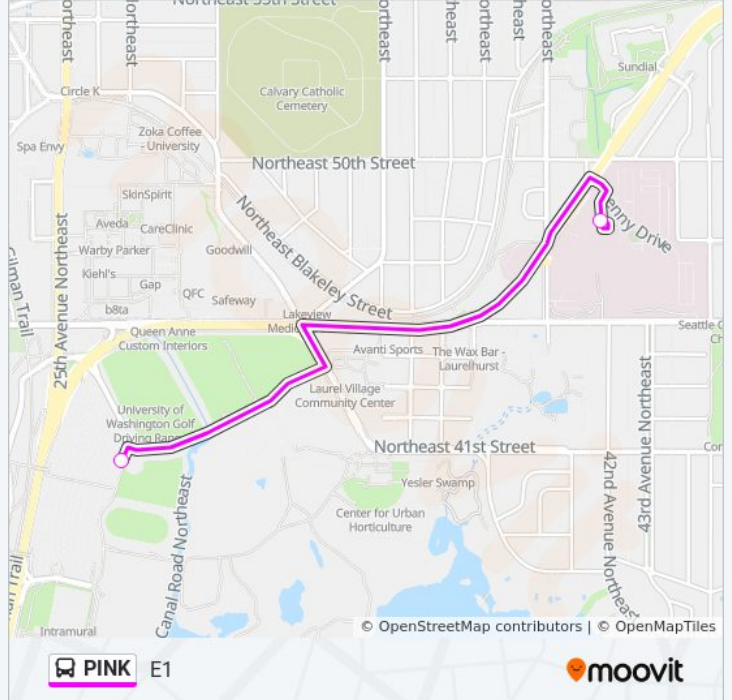

E1

Get The App

The PINK bus line (E1) has 2 routes. For regular weekdays, their operation hours are:

(1) E1: 5:21 AM - 10:21 AM (2) Hospital: 5:23 AM - 10:30 AM

Use the Moovit App to find the closest PINK bus station near you and find out when is the next PINK bus arriving.

Direction: E1

2 stops

[VIEW LINE SCHEDULE](#)

Helen Ln / River Circle

E1

PINK bus Time Schedule

E1 Route Timetable:

Sunday	Not Operational
Monday	5:21 AM - 10:21 AM
Tuesday	5:21 AM - 10:21 AM
Wednesday	5:21 AM - 10:21 AM
Thursday	5:21 AM - 10:21 AM
Friday	5:21 AM - 10:21 AM
Saturday	Not Operational

PINK bus Info

Direction: E1

Stops: 2

Trip Duration: 9 min

Line Summary:

Direction: Hospital

2 stops

[VIEW LINE SCHEDULE](#)

PINK bus Info

Direction: Hospital

Stops: 2

Trip Duration: 6 min

Line Summary:

PINK bus time schedules and route maps are available in an offline PDF at moovitapp.com. Use the [Moovit App](#) to see live bus times, train schedule or subway schedule, and step-by-step directions for all public transit in Seattle - Tacoma, WA.