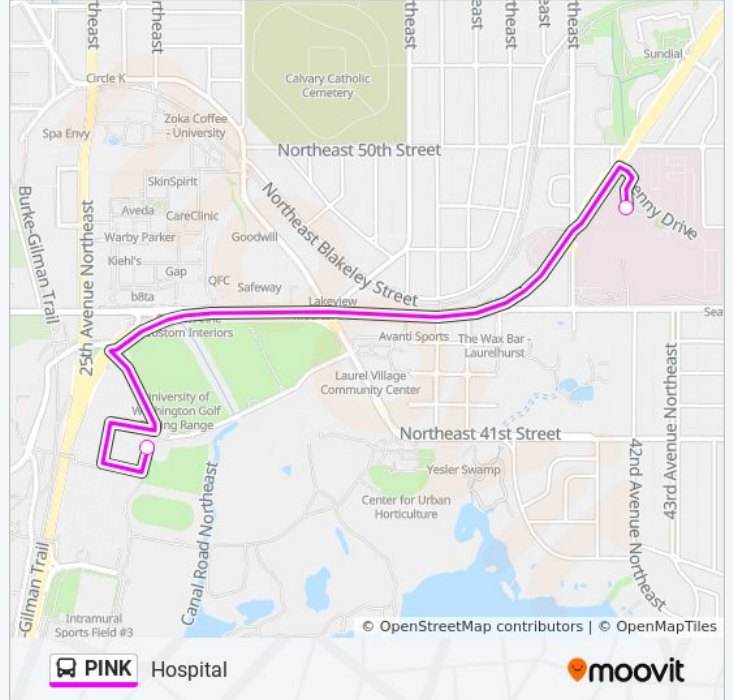

Direction: E1

2 stops

[VIEW LINE SCHEDULE](#)

Helen Ln / River Circle

E1

PINK bus Time Schedule

E1 Route Timetable:

Sunday	Not Operational
Monday	5:21 AM - 10:21 AM
Tuesday	5:21 AM - 10:21 AM
Wednesday	5:21 AM - 10:21 AM
Thursday	5:21 AM - 10:21 AM
Friday	5:21 AM - 10:21 AM
Saturday	Not Operational

PINK bus Info

Direction: E1

Stops: 2

Trip Duration: 9 min

Line Summary:

Direction: Hospital

2 stops

[VIEW LINE SCHEDULE](#)

E1

Helen Ln / River Circle

PINK bus Time Schedule

Hospital Route Timetable:

Sunday	Not Operational
Monday	5:23 AM - 10:30 AM
Tuesday	5:23 AM - 10:30 AM
Wednesday	5:23 AM - 10:30 AM
Thursday	5:23 AM - 10:30 AM
Friday	5:23 AM - 10:30 AM
Saturday	Not Operational

PINK bus Info

Direction: Hospital

Stops: 2

Trip Duration: 6 min

Line Summary:

PINK bus time schedules and route maps are available in an offline PDF at moovitapp.com. Use the [Moovit App](#) to see live bus times, train schedule or subway schedule, and step-by-step directions for all public transit in Seattle - Tacoma, WA.