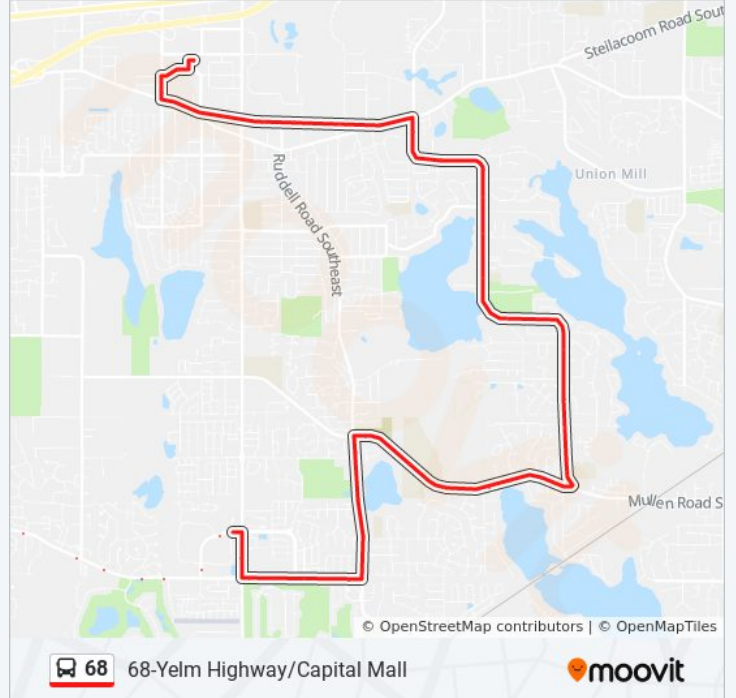

68 bus Info

Direction: To Capital Mall

Stops: 84

Trip Duration: 61 min

Line Summary:

Mullen Rd at Timberline Dr
Mullen Rd at Glen Terra Dr
Mullen Rd at Rumac St
6500 Mullen Rd
Timberline High School
Mullen Rd at Ruddell Rd
Ruddell Rd at 45th Ave
Rainier Vista Park
Ruddell Rd at 50th Ave
Ruddell Rd at 54th Ave
Ruddell Rd at Yelm Hwy
Yelm Hwy at Mt Olympus St
Yelm Hwy at Parkside Dr
Yelm Hwy at Sarazen St
College St at Yelm Hwy
Corporate Center Dr at College St
Corporate Center Dr at Intelco Lp
Corporate Center Dr at Corporate Center
Yelm Hwy at Corporate Center Dr
Yelm Hwy at Chardonnay Dr
Yelm Hwy at Normandy Dr
Yelm Hwy at Donnelly Dr
Yelm Hwy at Wiggins Rd
Yelm Hwy at Chambers Creek Loop
Yelm Hwy at Rich Rd
Yelm Hwy at Donovan Dr
Yelm Hwy at Boulevard Rd
Yelm Hwy at Juli Ct
Yelm Hwy at Village Dr
Henderson Blvd at Yelm Hwy
Henderson Blvd at Briggs Dr
Henderson Blvd at Middle St
North St at Henderson Blvd

Custer Way at Schmidt Pl

2nd Ave at Division St

2nd Ave at C St

2nd Ave at F St

2nd Ave at I St

5th Ave at Linwood Ave

7th Ave at I St

Barnes Blvd at Vista Loop

68 bus Info

Direction: To Lacey Transit Center

Stops: 82

Trip Duration: 61 min

Line Summary:

Yelm Hwy at Juli Ct

Yelm Hwy at Boulevard Rd

Yelm Hwy at Donovan Dr

St. Martin's University

Pacific Ave at Webb St

Pacific Ave at College St

Sleater Kinney Rd at Pacific Ave

7th Ave at Sleater-Kinney Rd

Lacey Transit Center

68 bus time schedules and route maps are available in an offline PDF at moovitapp.com. Use the [Moovit App](#) to see live bus times, train schedule or subway schedule, and step-by-step directions for all public transit in Seattle - Tacoma, WA.