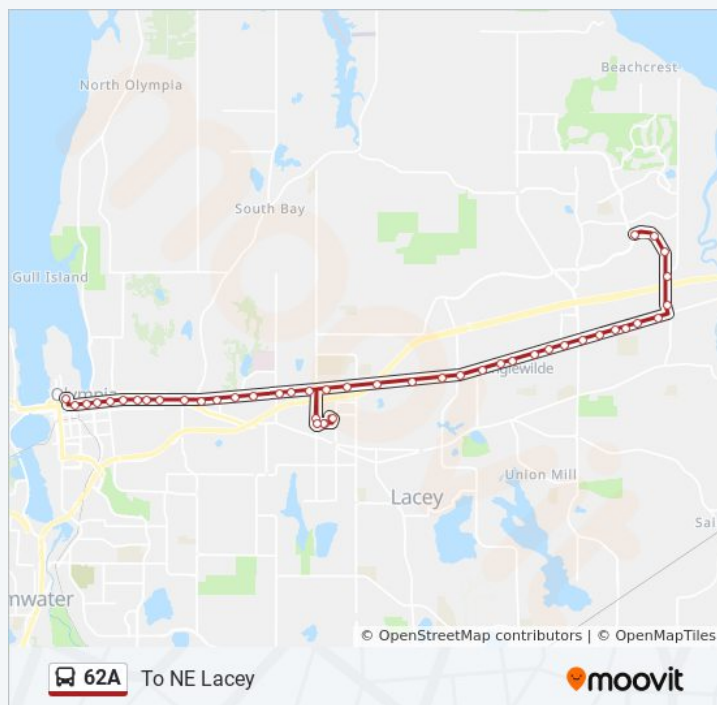

Orion Dr at Polaris Ln

9050 Orion Dr

Orion Dr at Willamette Dr

Direction: To Olympia Transit Center

45 stops

[VIEW LINE SCHEDULE](#)

Orion Dr at Willamette Dr

Willamette Dr at 31st Ave

State Ave at Central St

62A bus Info

Direction: To Olympia Transit Center

Stops: 45

Trip Duration: 56 min

Line Summary:

State Ave at Bethel St

State Ave at Eastside St

State Ave at East Bay Dr

State at Cherry

Olympia Transit Center

62A bus time schedules and route maps are available in an offline PDF at moovitapp.com. Use the [Moovit App](#) to see live bus times, train schedule or subway schedule, and step-by-step directions for all public transit in Seattle - Tacoma, WA.