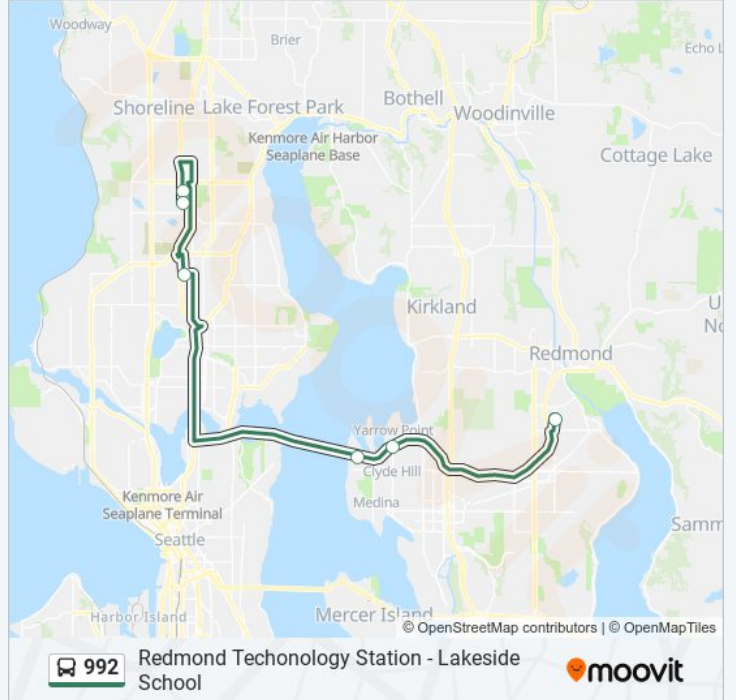

992 bus time schedules and route maps are available in an offline PDF at moovitapp.com. Use the [Moovit App](#) to see live bus times, train schedule or subway schedule, and step-by-step directions for all public transit in Seattle - Tacoma, WA.

[About Moovit](#) • [MaaS Solutions](#) • [Supported Countries](#) • [Mooviter Community](#)

© 2024 Moovit - All Rights Reserved

Check Live Arrival Times