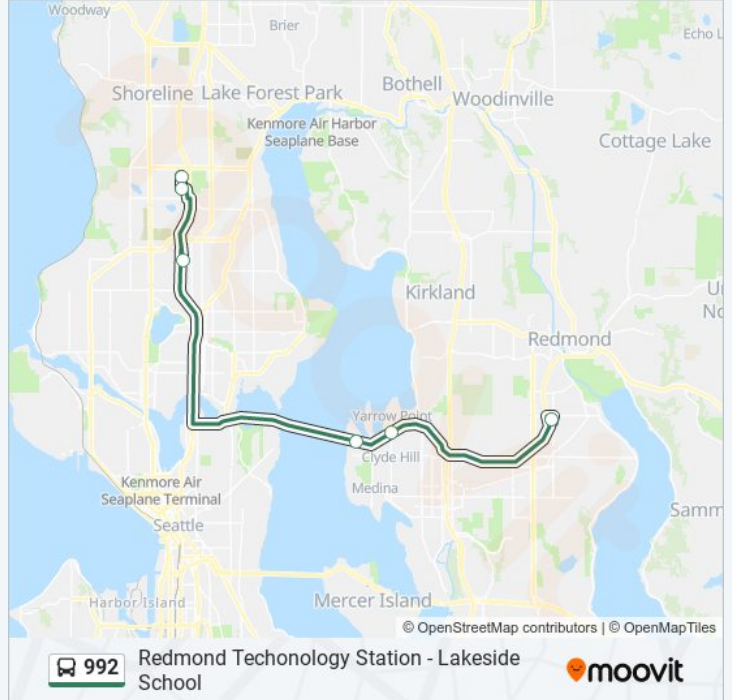

### Direction: Haller Lake Special

6 stops

[VIEW LINE SCHEDULE](#)

Redmond Technology Station ACS & 156th Ave  
NE - Bay 6

Yarrow Point Fwy Station (Sr 520 & 92nd Ave Ne)

Sr 520 & Evergreen Point Rd

Northgate Station - Bay 3

NE 135th St & 1st Ave NE

1st Ave NE & NE 140th St

### 992 bus Info

**Direction:** Haller Lake Special

**Stops:** 6

**Trip Duration:** 42 min

**Line Summary:**

**Direction: Overlake Special**

6 stops

[VIEW LINE SCHEDULE](#)

NE 135th St & 1st Ave NE

1st Ave NE & NE 140th St

Northgate Station - Bay 3

Sr 520 & Evergreen Point Rd

Yarrow Point Fwy Station (Sr 520 & 92nd Ave Ne)

156th Ave NE & NE 45th St

**992 bus Time Schedule**

Overlake Special Route Timetable: