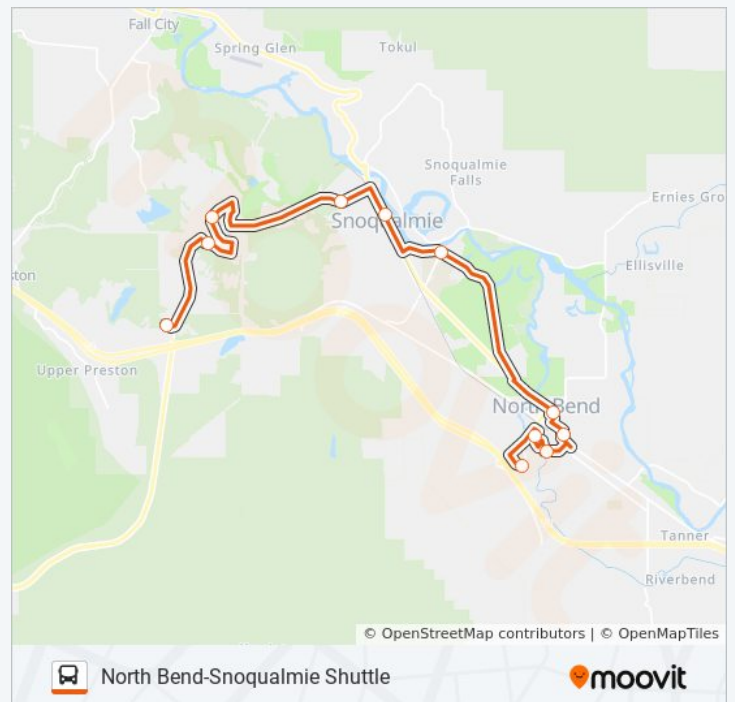

NORTH BEND-SNOQUALMIE SHUTTLE bus Info

Direction: Snoqualmie Hospital

Stops: 11

Trip Duration: 42 min

Line Summary:

to see live bus times, train schedule or subway schedule, and step-by-step directions for all public transit in Seattle - Tacoma, WA.