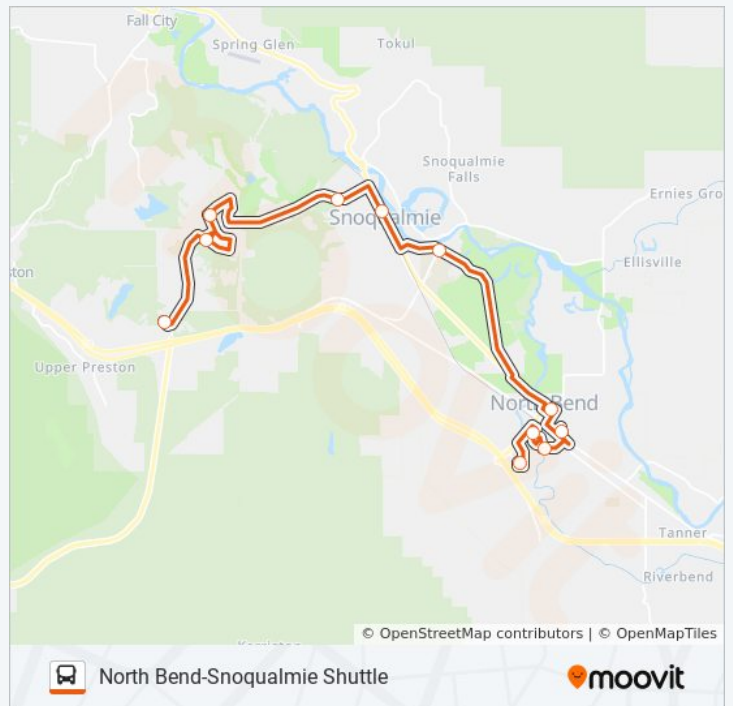

Thursday 6:00 AM - 7:15 PM

Friday 6:00 AM - 7:15 PM

Saturday Not Operational

NORTH BEND-SNOQUALMIE SHUTTLE bus Info

Direction: Safeway North Bend

Stops: 11

Trip Duration: 44 min

Line Summary:

Direction: Safeway Snoqualmie

10 stops

[VIEW LINE SCHEDULE](#)

Safeway North Bend

Mt. Si Senior Center

Si View Metro Parks

QFC

Public Library North Bend