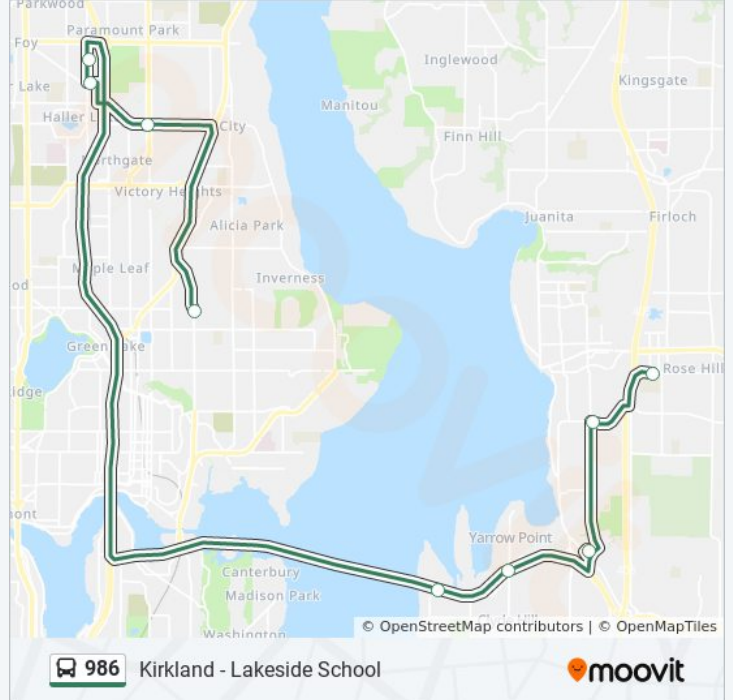

Use the Moovit App to find the closest 986 bus station near you and find out when is the next 986 bus arriving.

Direction: Haller Lake Special

9 stops

[VIEW LINE SCHEDULE](#)

120th Ave NE & NE 80th St

108th Ave NE & NE 68th St

986 bus Info

Direction: Haller Lake Special

Stops: 9

Trip Duration: 52 min

Line Summary:

Direction: Kirkland Special

9 stops

[VIEW LINE SCHEDULE](#)

- 25th Ave NE & NE 80th St
- NE 125th St & 15th Ave NE
- NE 135th St & 1st Ave NE
- 1st Ave NE & NE 140th St
- Sr 520 & Evergreen Point Rd
- Yarrow Point Fwy Station (Sr 520 & 92nd Ave Ne)
- South Kirkland Park & Ride
- 108th Ave NE & NE 68th St
- NE 80th St & 120th Ave NE

986 bus Info

Direction: Kirkland Special

Stops: 9

Trip Duration: 76 min

Line Summary:

986 bus time schedules and route maps are available in an offline PDF at moovitapp.com. Use the [Moovit App](#) to see live bus times, train schedule or subway schedule, and step-by-step directions for all public transit in Seattle - Tacoma, WA.