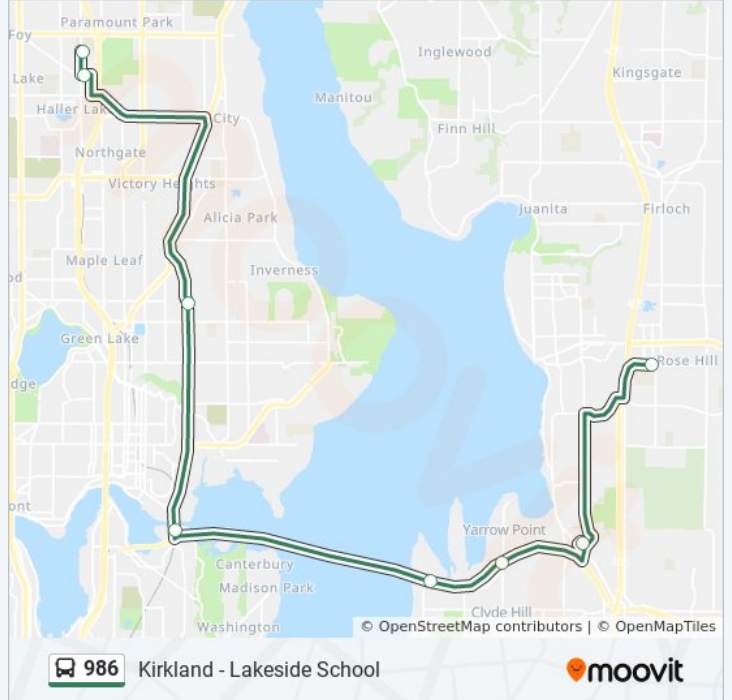

Use the Moovit App to find the closest 986 bus station near you and find out when is the next 986 bus arriving.

Direction: Haller Lake Special

9 stops

[VIEW LINE SCHEDULE](#)

120th Ave NE & NE 80th St

108th Ave NE & NE 68th St

South Kirkland Park & Ride

Yarrow Point Fwy Station (Sr 520 & 92nd Ave Ne)

Sr 520 & Evergreen Point Rd

Montlake Blvd E & E Shelby St

25th Ave NE & NE 80th St

NE 135th St & 1st Ave NE

1st Ave NE & NE 140th St

986 bus Info

Direction: Haller Lake Special

Stops: 9

Trip Duration: 52 min

Line Summary:

Direction: Kirkland Special

9 stops

[VIEW LINE SCHEDULE](#)

- 25th Ave NE & NE 80th St
- NE 125th St & 15th Ave NE
- NE 135th St & 1st Ave NE
- 1st Ave NE & NE 140th St
- Sr 520 & Evergreen Point Rd
- Yarrow Point Fwy Station (Sr 520 & 92nd Ave Ne)
- South Kirkland Park & Ride
- 108th Ave NE & NE 68th St
- NE 80th St & 120th Ave NE