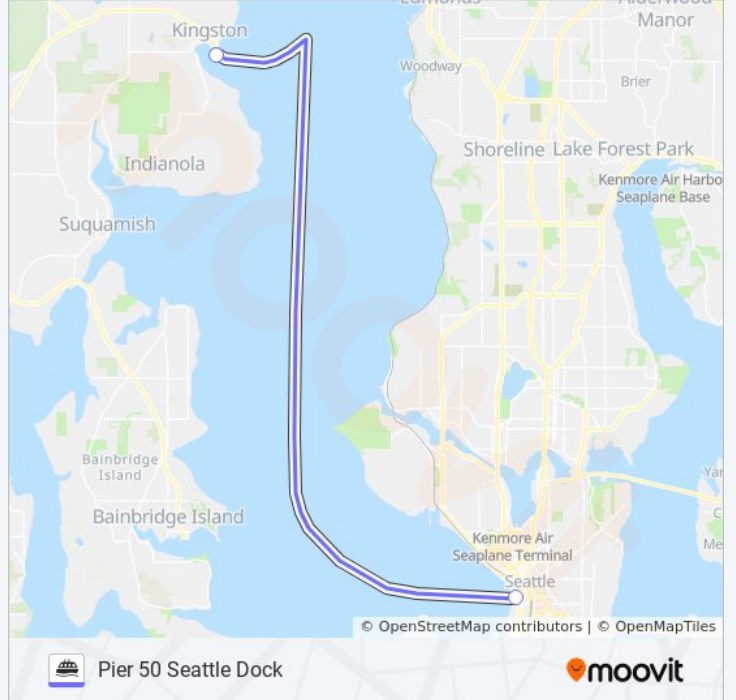

## KINGSTON-SEATTLE FAST FE...

Eastbound To Seattle

Get The App

The KINGSTON-SEATTLE FAST FERRY ferry line Eastbound To Seattle has one route. For regular weekdays, their operation hours are:

(1) Eastbound To Seattle: 5:25 AM - 5:55 PM

### Direction: Eastbound To Seattle

2 stops

[VIEW LINE SCHEDULE](#)

Kingston Ferry Dock

Pier 50 Seattle Dock

### KINGSTON-SEATTLE FAST FERRY ferry Time Schedule

Eastbound To Seattle Route Timetable:

Sunday	Not Operational
Monday	5:25 AM - 5:55 PM
Tuesday	5:25 AM - 5:55 PM
Wednesday	5:25 AM - 5:55 PM
Thursday	5:25 AM - 5:55 PM
Friday	5:25 AM - 5:55 PM
Saturday	Not Operational

### KINGSTON-SEATTLE FAST FERRY ferry Info

**Direction:** Eastbound To Seattle

**Stops:** 2

**Trip Duration:** 39 min

**Line Summary:**

KINGSTON-SEATTLE FAST FERRY ferry time schedules and route maps are available in an offline PDF at [moovitapp.com](https://moovitapp.com). Use the [Moovit App](#) to see live bus times, train schedule or subway schedule, and step-by-step directions for all public transit in Seattle - Tacoma, WA.