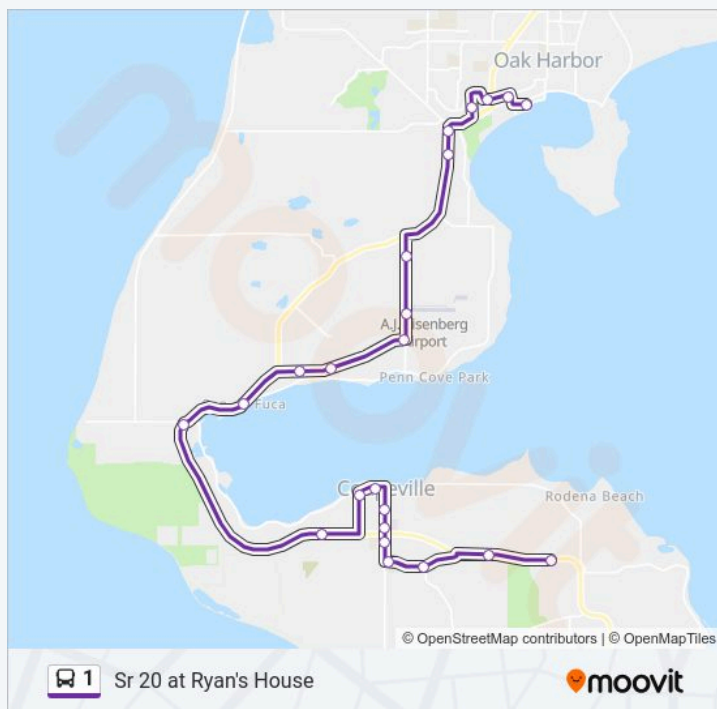

Langley Rd at Whidbey Island Winery

Langley Soccer Fields

Langley Rd at Ken's Korner (Nb)

Sr 525 at Campbell Rd (Sb)

Sr 525 at Cedar Vista Dr (Sb)

Sr 525 at Clinton Park & Ride

Direction: Sr 20 at Ryan's House

23 stops

[VIEW LINE SCHEDULE](#)

- Harbor Station Transfer Center Bayshore Dr
- Barrington Dr at Post Office
- Barrington Dr at Haggens
- Walmart at Erie St (Sb)
- Sr 20 at SW Swantown Ave
- Sr 20 at Haga Rd
- Monroe Landing Rd at Sr 20 (Blue Fox Drive-In)
- Monroe Landing at the Airport
- Arnold Rd at Monroe Landing Rd
- Arnold Rd at Sharon St
- Arnold Rd at Riepma Rd
- Sr 20 at Power Rd
- Sr 20 at Libbey Rd
- Sr 20 at Sherman St
- Broadway at Madrona Way
- Coveland St at Alexander St (Sb)
- Main St at Courthouse (Sb)
- Main St at Whidbey Health Medical Center (Sb)
- Main St at Coupeville Elementary School
- Terry Rd at Main St (Coupeville High School Eb)
- Terry Rd at Fort Casey Rd (EB)
- Sr 20 at Jacobs Rd
- Sr 20 at Ryan's House

1 bus Time Schedule

Sr 20 at Ryan's House Route Timetable:

Monday	7:00 PM - 7:45 PM
Tuesday	7:00 PM - 7:45 PM
Wednesday	7:00 PM - 7:45 PM
Thursday	7:00 PM - 7:45 PM
Friday	7:00 PM - 7:45 PM
Saturday	Not Operational
Sunday	Not Operational

1 bus Info

Direction: Sr 20 at Ryan's House

Stops: 23

Trip Duration: 33 min

Line Summary:

Direction: Main St at Coupeville Elementary School

19 stops

[VIEW LINE SCHEDULE](#)