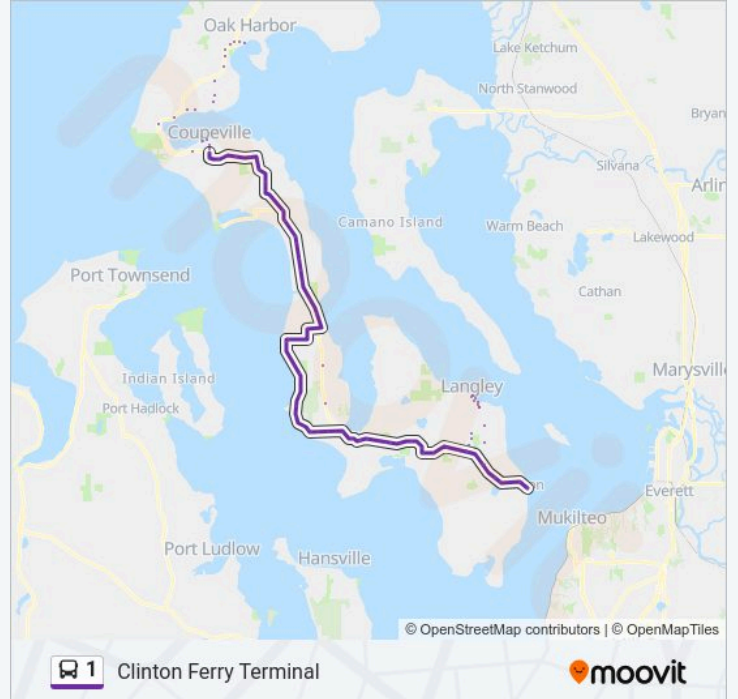

Terry Rd at Main St (Coupeville High School Eb)

Terry Rd at Fort Casey Rd (EB)

Sr 20 at Jacobs Rd

Sr 20 at Ryan's House

Sr 20 at Parker Rd

Sr 20 at Patmore Rd

Sr 20 at Navy O.L.F.

Sr 525 at Race Rd (Sb)

Sr 525 at Admirals Dr

Sr 525 at Houston Rd

Sr 525 at Donahey Rd

Sr 525 at Ledgewood Beach Rd

Sr 525 at Gramayre Rd

Sr 525 at Ellwood Dr

Sr 525 at Smugglers Cove Rd

Sr 525 at Greenbank

Day Rd at Christenson Rd

Lagoon Point Rd at Gylany Way

Smugglers Cove at Westcliff

Smugglers Cove Rd at SW State Park

Sr 525 at Classic Rd

Smugglers Cove Rd at Rhodie Ln

Smuggler Cove Rd at High Rd

Smugglers Cove at Scurlock Rd

Sr 525 at Mutiny Bay Rd (Southbound)

Bush Point Rd at Dolphin Dr

Bush Point Rd at Adams Rd

Bush Point Rd at Shore Meadow Rd

Bush Point Rd at Mutiny Bay Rd

Sr 525 at Bush Point Rd

Sr 525 at Freeland P&R

Main St at Payless