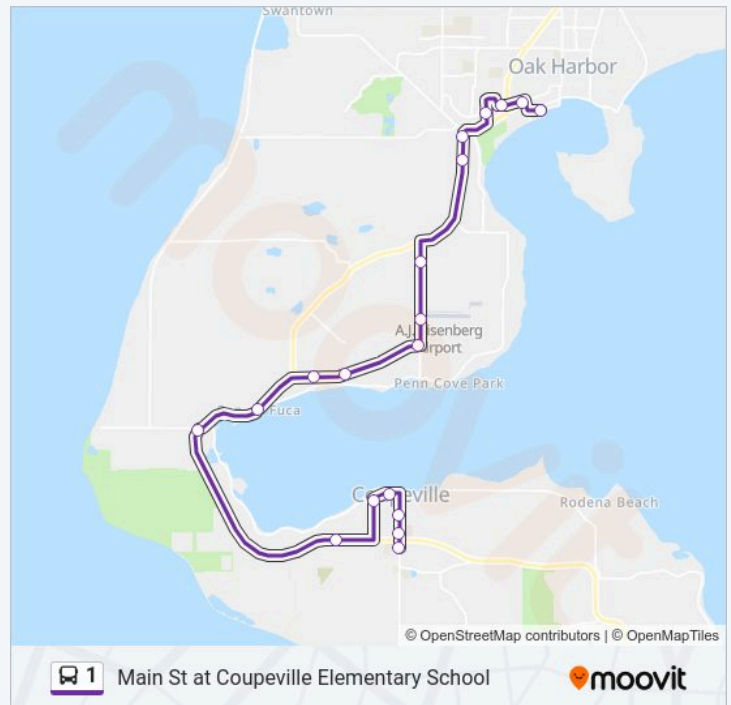

Sr 20 at Power Rd

Sr 20 at Libbey Rd

Sr 20 at Sherman St

Broadway at Madrona Way

Coveland St at Alexander St (Sb)

Main St at Courthouse (Sb)

Main St at Whidbey Health Medical Center (Sb)

Main St at Coupeville Elementary School

Stops: 19

Trip Duration: 25 min

Line Summary:

Direction: Harbor Station Transfer Center Bayshore Dr

95 stops

[VIEW LINE SCHEDULE](#)

Clinton Ferry Terminal

Clinton Park & Ride at Deer Lake Rd (Northbound)