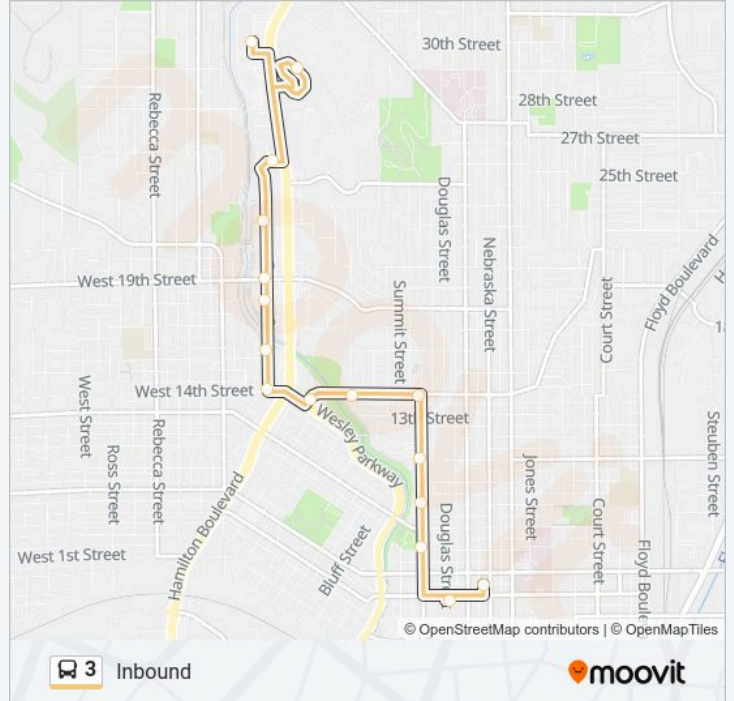

### Direction: Inbound

16 stops

[VIEW LINE SCHEDULE](#)

Shopko  
Perry Creek Plaza  
W 25th St & Hamilton Blvd  
Geneva St & W 22nd St  
Geneva St & W 19th St  
Geneva St & W 18th St  
Geneva St & W 16th St  
Geneva St & W 14th St  
West 14th & Omaha St.  
W 14th St & Main St  
14th St & Grandview Blvd  
Grandview Blvd & 11th St  
Grandview Blvd & 9th St  
Pearl St & 7th St  
5th St & Douglas St  
Mlk Transportation Center

### 3 bus Info

**Direction:** Inbound

**Stops:** 16

**Trip Duration:** 17 min

**Line Summary:**

**Direction: Outbound**

35 stops

[VIEW LINE SCHEDULE](#)

Mlk Transportation Center

Douglas St & 8th St

Douglas St & 11th St

Douglas St & 13th St

14th St & Grandview Blvd

14th St & Main St

W 15th St & Geneva St

Geneva St & W 18th St

**3 bus Info**

**Direction:** Outbound

**Stops:** 35

**Trip Duration:** 50 min

**Line Summary:**

Rebecca St & W Willis St

Rebecca St & W 31st St

Briar Cliff Campus