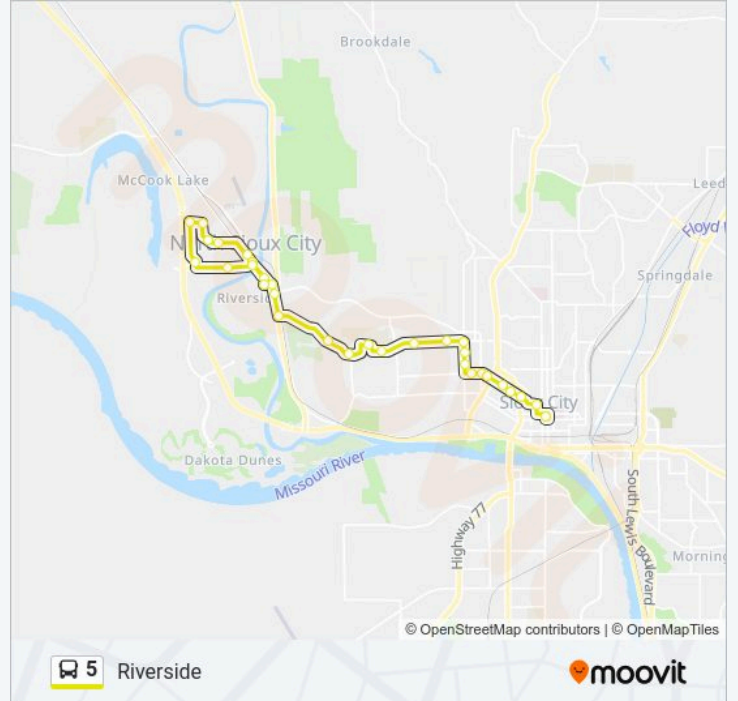

Riverside Blvd & Whicher Ave - Billy Boy

Military Rd & Riverside Blvd - Dav Store

Military Rd & Edgewater Ave

Military Rd & River Dr - North Sioux

Military Rd & Main St

Alorica on Centennial Dr

Centennial Dr & Gateway Dr

Freedom Dr & Centennial Dr

N Derby Ln & Freedom Dr

N Derby Ln & River Dr - Mcdonalds

River Dr & Victor St

River Dr & Military Rd

Fredette Ave & Boies St

5 bus time schedules and route maps are available in an offline PDF at moovitapp.com. Use the Moovit App to see live bus times, train schedule or subway schedule, and step-by-step directions for all public transit in Sioux City.

© 2025 Moovit - All Rights Reserved