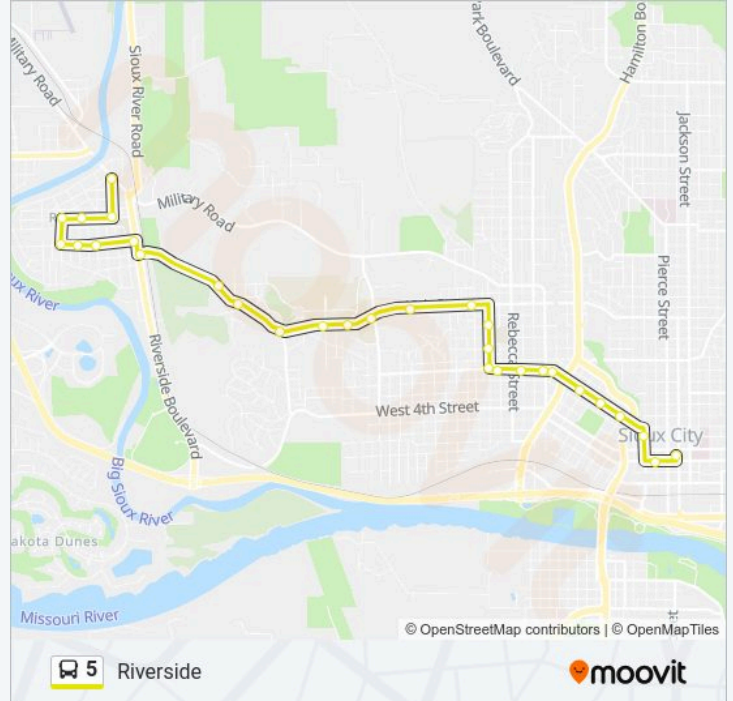

5 bus Info

Direction: Inbound

Stops: 30

Trip Duration: 20 min

Line Summary:

Villa Ave & Isabella St

W 7th St & Center St

W 7th St & Panoah St

W 7th St & Cook St

W 7th St & Sioux St

W 7th St & Bluff St

Pearl St & 7th St

5th St & Douglas St

Mlk Transportation Center

Direction: Outbound

31 stops

[VIEW LINE SCHEDULE](#)

Mlk Transportation Center

Douglas St & 8th St

W 7th St & Bluff St

W 7th St & Sioux St

W 7th St & Cook St

W 7th St & Panoah St

W 7th St & Center St

5 bus Info

Direction: Outbound

Stops: 31

Trip Duration: 31 min

Line Summary:

Riverside Blvd & Whicher Ave - Billy Boy

Military Rd & Riverside Blvd - Dav Store

Military Rd & Edgewater Ave