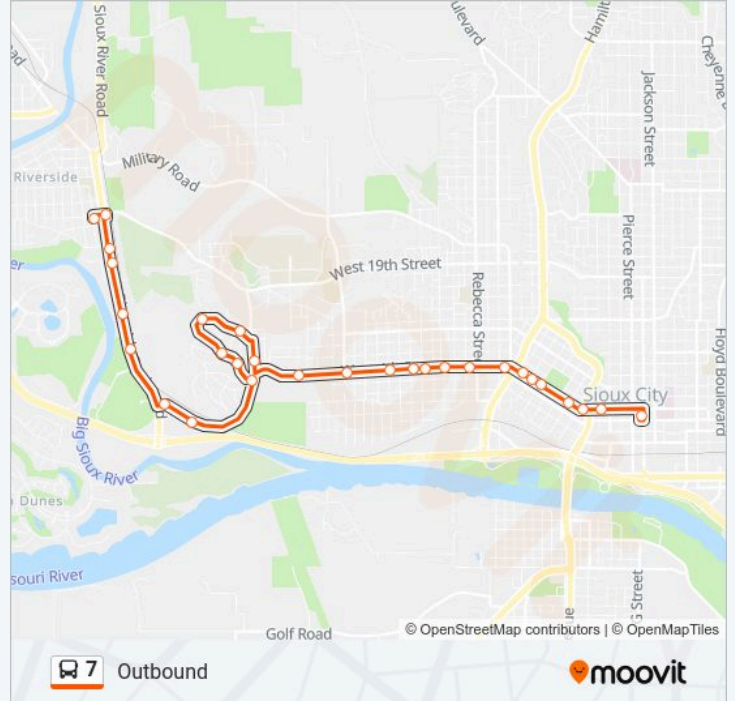

Fieldcrest Dr & California St - Westwood Nursing Home

Fieldcrest Dr & Essex St

Fieldcrest Dr & Ascot St

Fieldcrest Dr & W 4th St

War Eagle Dr - Fareway Foods

Unity Point And Casey's

Riverside Blvd. & Riverside Pool

Riverside Blvd. & Sve Dr./Shore Acres Ct

Riverside Blvd & Bruner Ave

Riverside Blvd. & Florence St.

W 19th St & Riverside Blvd

Paul Ave & Nash St

7 bus time schedules and route maps are available in an offline PDF at moovitapp.com. Use the Moovit App to see live bus times, train schedule or subway schedule, and step-by-step directions for all public transit in Sioux City.

© 2025 Moovit - All Rights Reserved