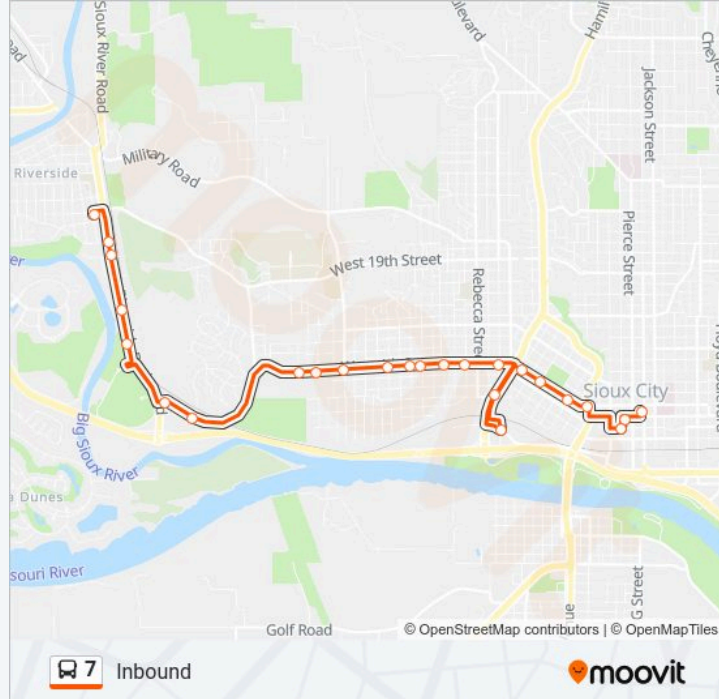

#### Direction: Inbound

25 stops

[VIEW LINE SCHEDULE](#)

Paul Ave & Nash St  
Riverside Blvd & Florence St  
Riverside Blvd & Bruner Ave  
Riverside Blvd & Sve Dr  
Riverside Blvd & Riverside Pool  
War Eagle Dr & Riverside Blvd - Unity Point  
War Eagle Dr - Fareway Foods  
Goodwill  
W 4th St - Hillside Apts  
W 4th St & Casselman St  
West 4th St & Collins St  
West 4th St. & Turner St  
West 4th & Helmer St.  
West 4th & West St.  
West 4th & George St.  
West 4th & Myrtle St.  
Hamilton Blvd & West 1st St  
Myrtle St & Tri-View Ave - Central Mart  
West 4th & Omaha St  
West 4th & Cook St. at Cook Park  
West 4th & Bluff St.

#### 7 bus Info

**Direction:** Inbound

**Stops:** 25

**Trip Duration:** 23 min

**Line Summary:**

West 4th St & Wesley Pkwy

4th & Douglas St.

5th St & Douglas St

MLK Transportation Center

**Direction: Outbound**

29 stops

[VIEW LINE SCHEDULE](#)

MLK Transportation Center

Water St & 6th St

W 4th St & Perry St

W 4th St & Bluff St

**7 bus Info**

**Direction:** Outbound

**Stops:** 29

**Trip Duration:** 27 min

**Line Summary:**

Fieldcrest Dr & California St - Westwood Nursing Home

Fieldcrest Dr & Essex St

Fieldcrest Dr & Ascot St