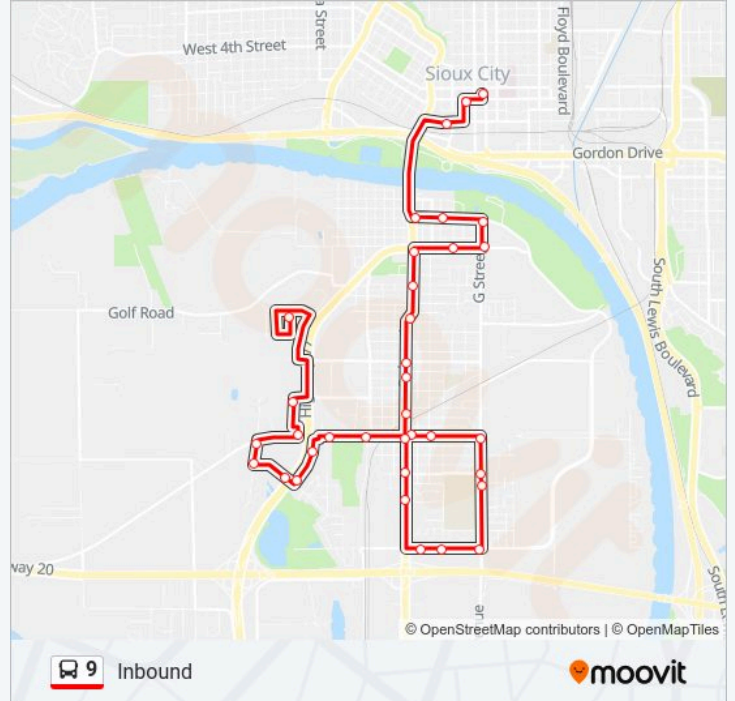

Direction: Inbound

35 stops

[VIEW LINE SCHEDULE](#)

Wal-Mart
Cornhusker Plaza Hy-Vee
Cornhusker Plaza & W 29th St
W 29th St & Daniels Ln
Daniels Ln & Futures Dr
Futures Dr & Hwy 77 Bypass
Plaza Dr And Family Health Care
Plaza Dr And Siouxland Federal Credit Union
W 29th St East Of Broadmoor
West 29th & 5th Ave
Dakota Ave & 29th St
Dakota Ave & 33rd St
Dakota Ave & Wedgewood Dr - Regency
E 39th Ave & Dakota Ave
E 39th St & C St
E 39th St & G St
G St & Sierra Dr
G St & East 33rd St
G St & East 29th St
East 29th & B St.
E 29th St & Dakota Ave

9 bus Info

Direction: Inbound

Stops: 35

Trip Duration: 29 min

Line Summary:

Dakota Ave & 27th St

Dakota Ave & 23rd St

Dakota Ave & 21st St

Dakota Ave & East 17th St. Family Dollar

Dakota Ave & East 13th St

Dakota Ave & East 9th St

East 9th & D St.

E 9th & G St

Riverview Drive & G St.

E 6th St & C St

6th St & Dakota Ave

3rd St at Hard Rock Casino Sioux City

5th St & Douglas St

Mlk Transportation Center

Direction: Outbound

23 stops

[VIEW LINE SCHEDULE](#)

Pierce St & 3rd St

3rd & Pearl St