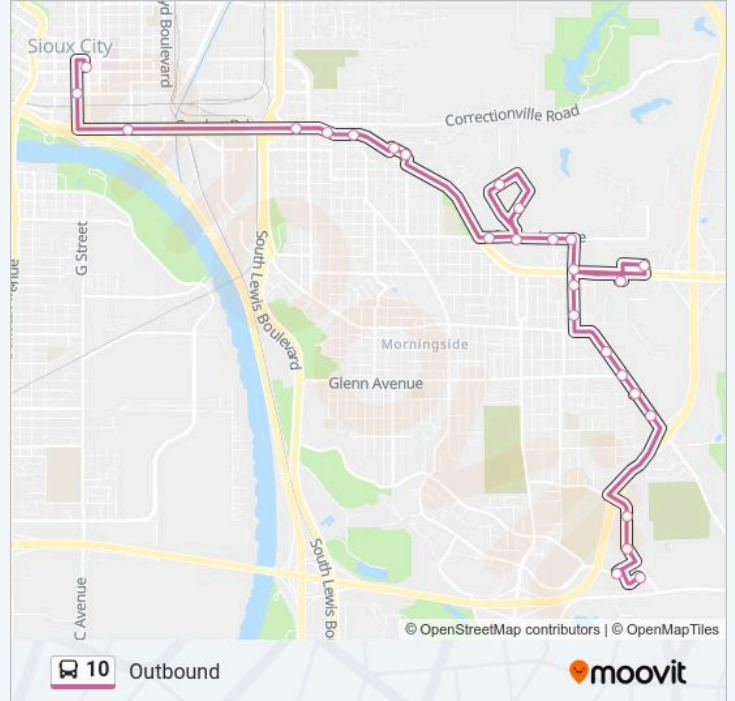

### 10 bus Info

**Direction:** Inbound

**Stops:** 25

**Trip Duration:** 24 min

**Line Summary:**

Gordon Dr & Linn St

Gordon Dr & Virginia St

Nebraska St & 3rd St

MLK Transportation Center

**Direction: Outbound**

27 stops

[VIEW LINE SCHEDULE](#)

MLK Transportation Center

Pierce St & 3rd St

Gordon Dr & Virginia St

Gordon Dr & Linn St

**Stops:** 27

**Trip Duration:** 26 min

**Line Summary:**

South Maple & Orleans Ave

Morningside Ave & South Oleander Ave

Morningside Ave & Glenn Ave

Morningside Ave & Bushnell Ave

Countryside Retirement Home

Sunnybrook Dr McDonald's

Sunnybrook Dr Target

5550 Sergeant Rd - Biolife Plasma

Unity Point Sunnybrook

10 bus time schedules and route maps are available in an offline PDF at [moovitapp.com](https://moovitapp.com). Use the Moovit App to see live bus times, train schedule or subway schedule, and step-by-step directions for all public transit in Sioux City.