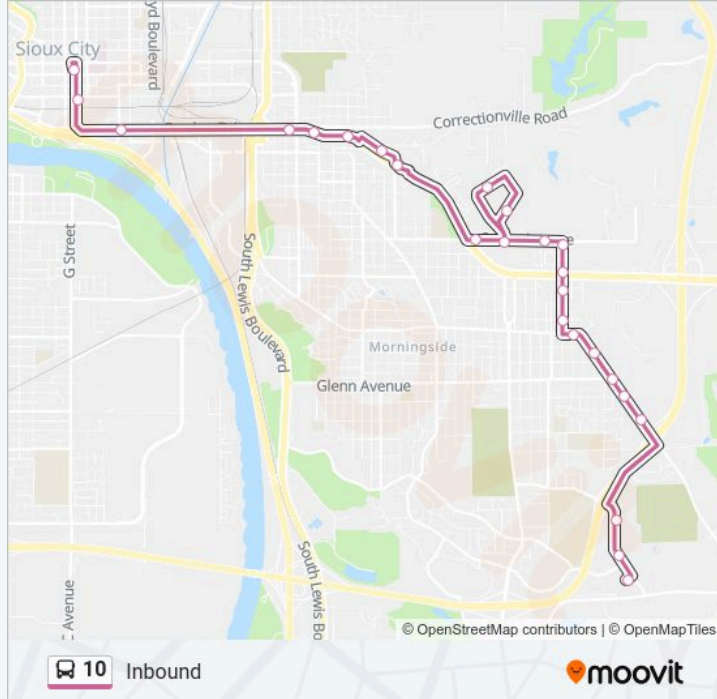

### Direction: Inbound

25 stops

[VIEW LINE SCHEDULE](#)

Unity Point Sunnybrook  
Target Greatland  
Sunnybrook Dr - Mcdonalds  
Morningside Ave - Countryside Retirement Community  
Morningside Ave & Bushnell Ave  
Morningside Ave & Glenn Ave  
Morningside Ave & Oleander St  
Morningside Ave & South Olive St  
Maple St & Orleans Ave  
Maple St & Laurel Ave  
Maple St & Eastview Dr  
Maple St & Stone Ave  
Stone Ave & Pomegranite St  
Witcc Campus Entrance  
Witcc Campus - Front  
Witcc Campus - Back  
Stone Ave & Gordon Dr  
Gordon Dr & Martha St  
Gordon Plaza Frontage Rd - Hy-Vee Gas Station  
Alice St & Gordon Dr  
Gordon Dr & Rustin St

### 10 bus Info

**Direction:** Inbound

**Stops:** 25

**Trip Duration:** 24 min

**Line Summary:**

Gordon Dr & Linn St

Gordon Dr & Virginia St

Nebraska St & 3rd St

MLK Transportation Center

**Direction: Outbound**

27 stops

[VIEW LINE SCHEDULE](#)

MLK Transportation Center

Pierce St & 3rd St

Gordon Dr & Virginia St

Gordon Dr & Linn St

Gordon Dr & Rustin St

Gordon Dr & Alice St

Gordon Plaza Frontage Rd - Hy-Vee Gas Station

Gordon Plaza Frontage Rd & Martha St

Stone Ave & Gordon Dr

Witcc Campus Entrance

Witcc Campus - Front

Witcc Campus - Back