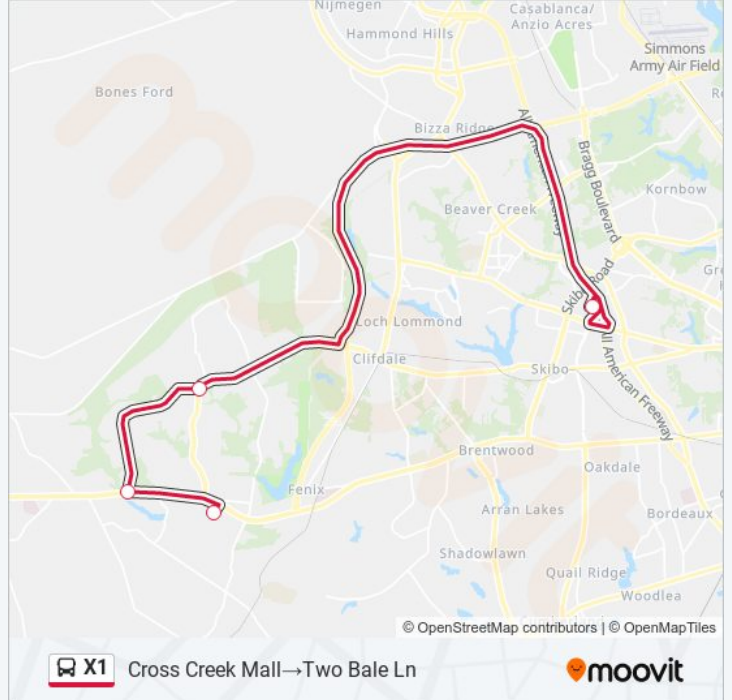

### Direction: Cross Creek Mall→Two Bale Ln

4 stops

[VIEW LINE SCHEDULE](#)

Cross Creek Mall

Hoke Lp/Hubble Dr Flag Stops Start

Hoke Lp/Raeford Rd Flag Stops End

Two Bale Ln

### X1 bus Info

**Direction:** Cross Creek Mall→Two Bale Ln

**Stops:** 4

**Trip Duration:** 30 min

**Line Summary:**

**Direction: Two Bale Ln→Cross Creek Mall**

4 stops

[VIEW LINE SCHEDULE](#)

Two Bale Ln

Raeform/Hoke Loop Rd

Hoke Loop Neighborhood Walmart

Cross Creek Mall

**X1 bus Time Schedule**

Two Bale Ln→Cross Creek Mall Route Timetable:

Sunday	Not Operational
Monday	6:00 AM - 6:00 PM
Tuesday	6:00 AM - 6:00 PM
Wednesday	6:00 AM - 6:00 PM
Thursday	6:00 AM - 6:00 PM
Friday	6:00 AM - 6:00 PM
Saturday	Not Operational

**X1 bus Info**

**Direction:** Two Bale Ln→Cross Creek Mall

**Stops:** 4

**Trip Duration:** 30 min

**Line Summary:**

X1 bus time schedules and route maps are available in an offline PDF at [moovitapp.com](https://moovitapp.com). Use the [Moovit App](#) to see live bus times, train schedule or subway schedule, and step-by-step directions for all public transit in Fayetteville.