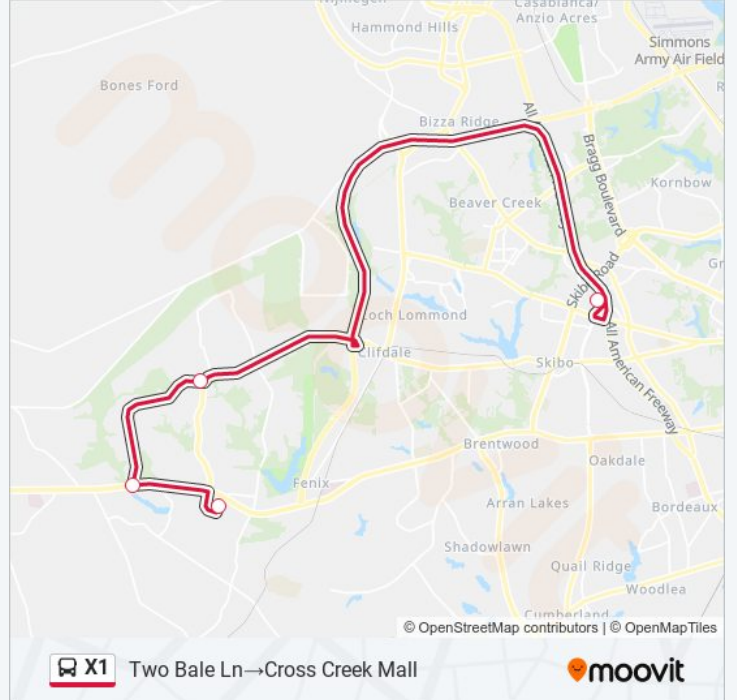

### Direction: Cross Creek Mall→Two Bale Ln

4 stops

[VIEW LINE SCHEDULE](#)

Cross Creek Mall

Hoke Lp/Hubble Dr Flag Stops Start

Hoke Lp/Raeford Rd Flag Stops End

Two Bale Ln

### X1 bus Info

**Direction:** Cross Creek Mall→Two Bale Ln

**Stops:** 4

**Trip Duration:** 30 min

**Line Summary:**

**Direction: Two Bale Ln→Cross Creek Mall**

4 stops

[VIEW LINE SCHEDULE](#)

Two Bale Ln

Raeform/Hoke Loop Rd

Hoke Loop Neighborhood Walmart

Cross Creek Mall

**X1 bus Time Schedule**

Two Bale Ln→Cross Creek Mall Route Timetable:

Sunday	Not Operational
Monday	6:00 AM - 6:00 PM
Tuesday	6:00 AM - 6:00 PM
Wednesday	6:00 AM - 6:00 PM
Thursday	6:00 AM - 6:00 PM
Friday	6:00 AM - 6:00 PM
Saturday	Not Operational

**X1 bus Info**

**Direction:** Two Bale Ln→Cross Creek Mall

**Stops:** 4

**Trip Duration:** 30 min

**Line Summary:**

X1 bus time schedules and route maps are available in an offline PDF at [moovitapp.com](https://moovitapp.com). Use the [Moovit App](#) to see live bus times, train schedule or subway schedule, and step-by-step directions for all public transit in Fayetteville.