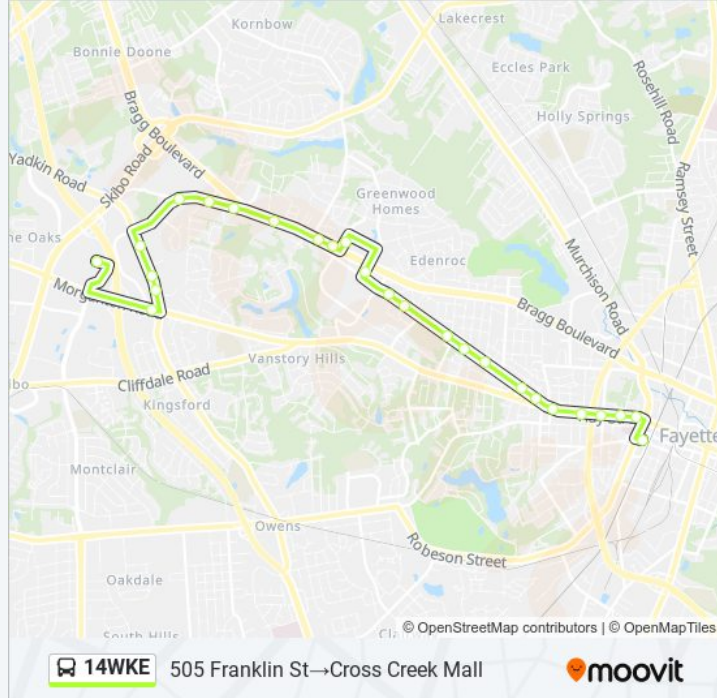

**Direction: 505 Franklin St→Cross Creek Mall**

26 stops

[VIEW LINE SCHEDULE](#)

505 Franklin St  
 Hay St/Hale St  
 Hay St/Hillside Ave  
 Hay St/Mental Health  
 Hay St/Hinsdale Ave  
 Hay St/Oakridge Ave  
 Fort Bragg Rd/Park St  
 Fort Bragg Rd/Claremont Ave  
 Fort Bragg Rd/Greenville Ave  
 Fort Bragg Rd/Cape Fear Ave  
 Fort Bragg Rd/Glenville Ave  
 Fort Bragg Rd/Fairfax Ave  
 Fort Bragg Rd/Mcpherson Ave  
 Stamper Rd/Fort Bragg Rd  
 Eutaw Shopping Center  
 Bragg Blvd/Elm St  
 Bragg Blvd/Cain Rd  
 Bragg Blvd/William Clark Rd  
 Sycamore Dairy Rd/Bragg Blvd  
 Sycamore Dairy Rd/Bargain St  
 4028 Ledgend Ave Sycamore Dairy/Ledgend Ave  
 N Mcpherson Church Rd/Sycamore Dairy R

**14WKE bus Time Schedule**

505 Franklin St→Cross Creek Mall Route Timetable:

Sunday	Not Operational
Monday	Not Operational
Tuesday	Not Operational
Wednesday	Not Operational
Thursday	Not Operational
Friday	Not Operational
Saturday	7:00 AM - 6:00 PM

**14WKE bus Info****Direction:** 505 Franklin St→Cross Creek Mall**Stops:** 26**Trip Duration:** 30 min**Line Summary:**

N Mcpherson Church Rd/Vancouver Dr

N Mcpherson Church Rd/Vancouver Dr

Westwood Shopping Center

Cross Creek Mall

**Direction: Cross Creek Mall → 505 Franklin St**

24 stops

[VIEW LINE SCHEDULE](#)

Cross Creek Mall

Westwood Shopping Center

N Mcpherson Church Rd/Vancouver Dr

N Mcpherson Church Rd/Vancouver Dr