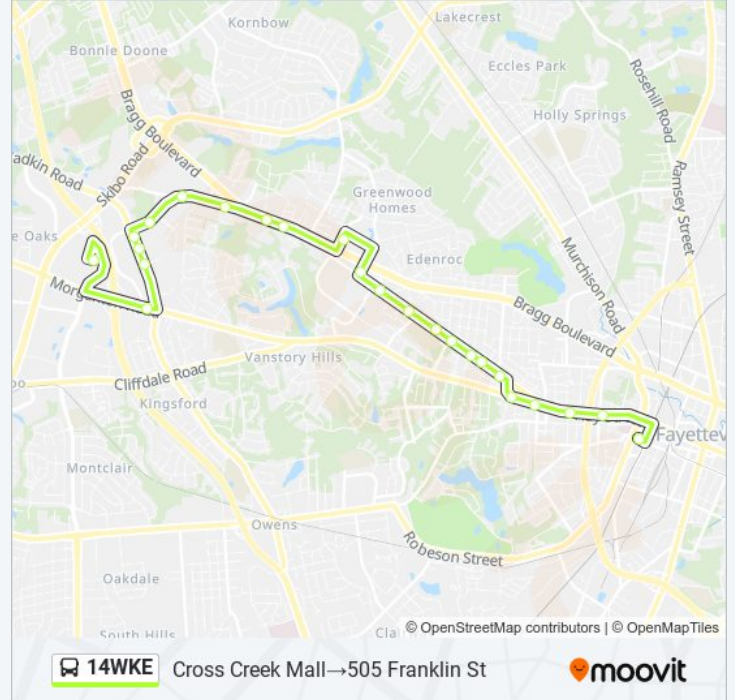

Fort Bragg R/Pate Dr

Morganton Rd/Dobbin Ave

Hay St/Broadfoot Ave

Hay St/Davis St

Hay St/Mental Health

505 Franklin St

14WKE bus time schedules and route maps are available in an offline PDF at moovitapp.com. Use the [Moovit App](#) to see live bus times, train schedule or subway schedule, and step-by-step directions for all public transit in Fayetteville.

[About Moovit](#) • [MaaS Solutions](#) • [Supported Countries](#) • [Mooviter Community](#)

© 2024 Moovit - All Rights Reserved

Check Live Arrival Times