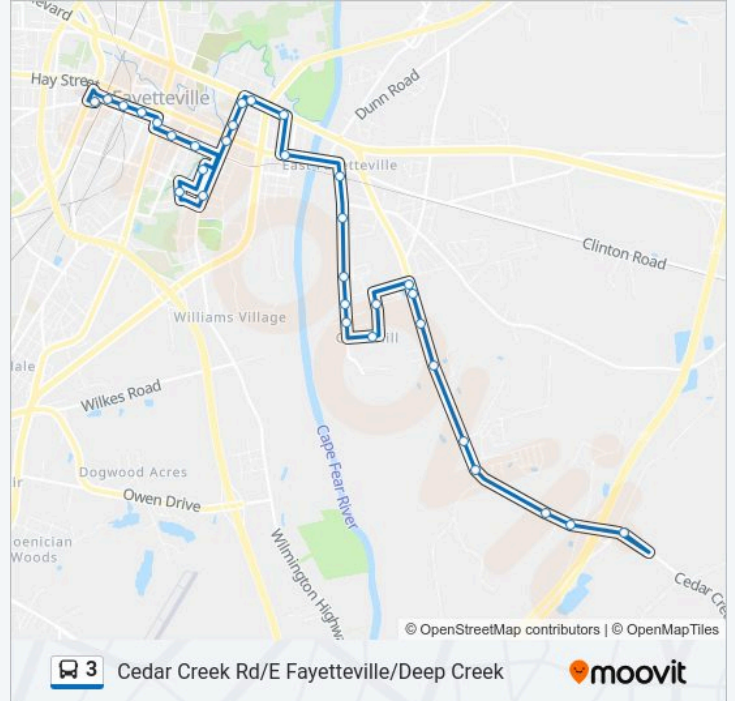

Direction: 505 Franklin St→Deluxe Inn

32 stops

[VIEW LINE SCHEDULE](#)

- 505 Franklin St
- Franklin St/Winslow St
- Franklin S/Ray Ave
- Franklin St/Donaldson St
- 130 Gillespie St
- E Russell St/Cross Creek St
- W Russell St/ Alexander St
- Azalea Manor
- Dogwood Manor
- Oak Run Apts
- Beasley Broadcasting
- B Street/Adam Street
- B Street/Grove Street
- Grove St/B St
- Cape Fear Plaza
- Person St/Broad St
- Deep Creek Rd/Clinton Rd
- Deep Creek Rd/Downing St
- Deep Creek Rd/Ford Ln
- Deep Creek Rd/Melvinville Ct
- Deep Creek Rd/Cade Hill Ave

3 bus Info

Direction: 505 Franklin St→Deluxe Inn

Stops: 32

Trip Duration: 30 min

Line Summary:

Cade Hill Ave/Jacob St

Little Ave/Oxford St

Cedar Creek Plaza Dollar General

Direction: Deluxe Inn→505 Franklin St

20 stops

[VIEW LINE SCHEDULE](#)

Deluxe Inn

Cedar Creek Rd/Jim Johnson Rd

Cedar Creek Rd/Decent Rd

1855 Cedar Creek Rd

Cedar Creek Rd/Locks Creek Rd

Sloan Ave/Cedar Creek Rd

Sloan Ave/Sapona Rd

Sapona Rd/Cedar St

Plymouth St/Sapona Rd

Plymouth St/Clinton Rd

Clinton Rd/Plymouth St

Clinton Rd/Lock Trl

Clinton Rd/Deep Creek Rd