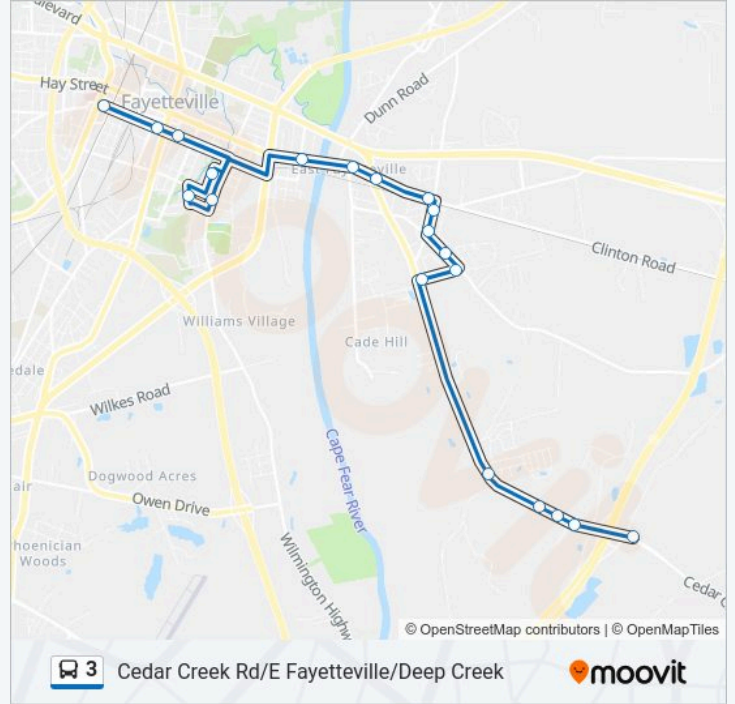

Direction: 505 Franklin St→Deluxe Inn

32 stops

[VIEW LINE SCHEDULE](#)

- 505 Franklin St
- Franklin St/Winslow St
- Franklin S/Ray Ave
- Franklin St/Donaldson St
- 130 Gillespie St
- E Russell St/Cross Creek St
- W Russell St/ Alexander St
- Azalea Manor
- Dogwood Manor
- Oak Run Apts
- Beasley Broadcasting
- B Street/Adam Street
- B Street/Grove Street
- Grove St/B St
- Cape Fear Plaza
- Person St/Broad St
- Deep Creek Rd/Clinton Rd
- Deep Creek Rd/Downing St
- Deep Creek Rd/Ford Ln
- Deep Creek Rd/Melvinville Ct
- Deep Creek Rd/Cade Hill Ave

3 bus Info

Direction: 505 Franklin St→Deluxe Inn

Stops: 32

Trip Duration: 30 min

Line Summary:

Cade Hill Ave/Jacob St

Little Ave/Oxford St

Cedar Creek Plaza Dollar General

Sloan Ave/Cedar Creek Rd

Sloan Ave/Sapona Rd

Sapona Rd/Cedar St

Plymouth St/Sapona Rd

Plymouth St/Clinton Rd

Clinton Rd/Plymouth St

Clinton Rd/Lock Trl

Clinton Rd/Deep Creek Rd

3 bus Info

Direction: Deluxe Inn→505 Franklin St

Stops: 20

Trip Duration: 25 min

Line Summary:

W Russell St/Gillespie St

505 Franklin St

3 bus time schedules and route maps are available in an offline PDF at moovitapp.com. Use the Moovit App to see live bus times, train schedule or subway schedule, and step-by-step directions for all public transit in Fayetteville.