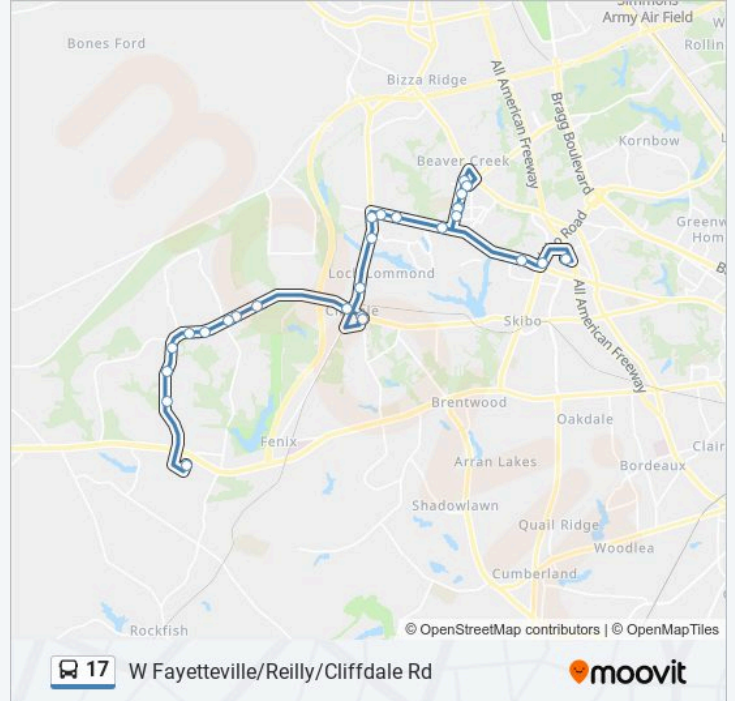

Stops: 27

Trip Duration: 45 min

Line Summary:

Bonanza Dr/Foxfire Rd

Glen Canyon Dr

Bonanza Dr/Cartwright Dr

Bonanza D/Santa Fe Dr

Ponderosa Shopping Center

279 Bonanza Dr

5315 Morganton Rd

Skibo Rd/Smokey Bones

Cross Creek Mall

17 bus time schedules and route maps are available in an offline PDF at moovitapp.com. Use the Moovit App to see live bus times, train schedule or subway schedule, and step-by-step directions for all public transit in Fayetteville.