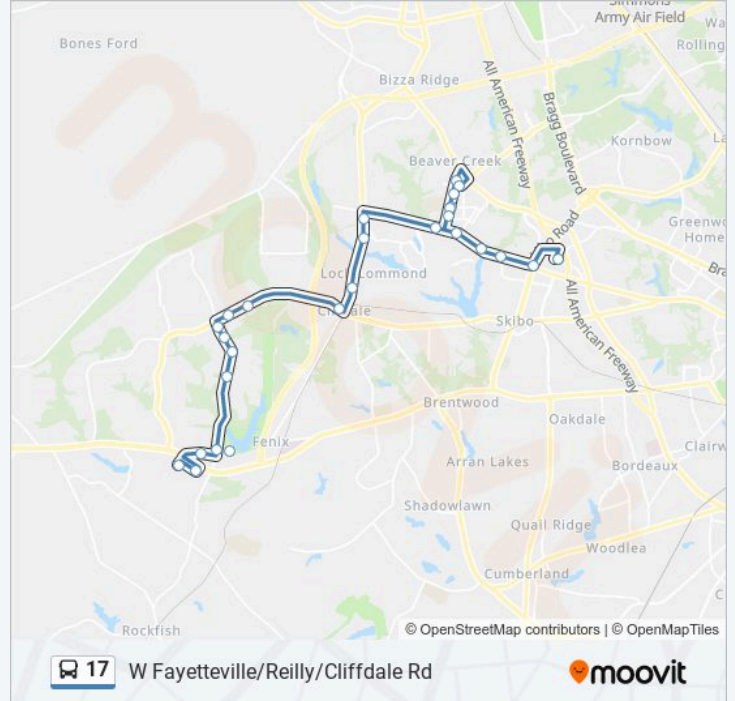

17 bus Info

Direction: Cross Creek Mall → Two Bale Ln

Stops: 27

Trip Duration: 45 min

Line Summary:

Montibello Shopping Center

Rim Rd/Olted Rd

Rim Rd/English Saddle Dr

Rim Rd/Rembrant Dr

Rim Rd/Old Raeford Rd

Senior Center West

Raeford Rd/Acacia Dr

Raeford Rd/Walmart

Two Bale Ln

Direction: Two Bale Ln→Bonanza D/Santa Fe Dr

22 stops

[VIEW LINE SCHEDULE](#)

Two Bale Ln

Cliffdale Rd/Beverly Dr

Cliffdale Rd/Seaford Dr

Cliffdale Rd/Chelsea Rd

Cliffdale Rd/Beaver Run Dr

Cliffdale Rd/Enforcement Dr Shell Station

Montibello Shopping Center

17 bus Info

Direction: Two Bale Ln→Bonanza D/Santa Fe Dr

Stops: 22

Trip Duration: 30 min

Line Summary:

Bonanza Dr/Foxfire Rd

Glen Canyon Dr

Bonanza Dr/Cartwright Dr