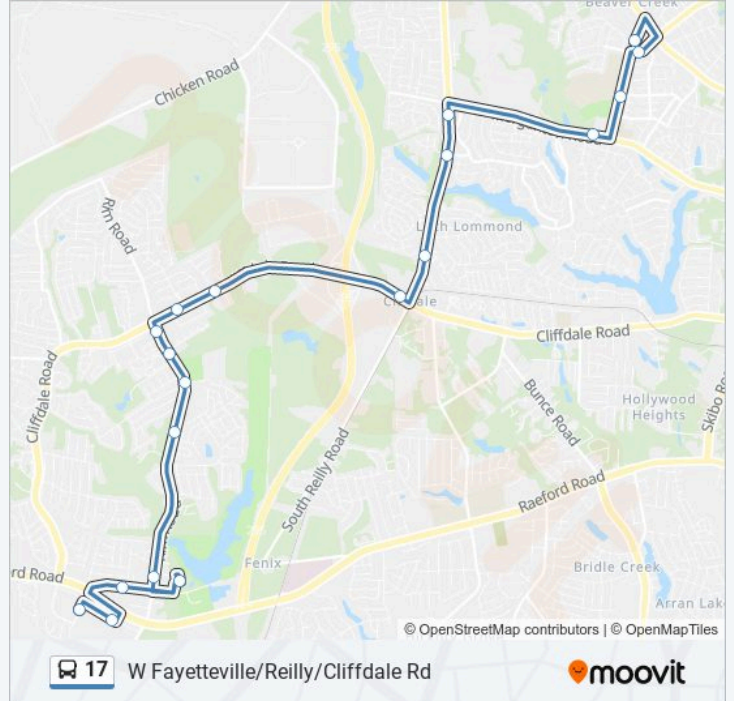

W Fayetteville/Reilly/Cliffdale Rd

Get The App

The 17 bus line (W Fayetteville/Reilly/Cliffdale Rd) has 4 routes. For regular weekdays, their operation hours are: (1) Bonanza D/Santa Fe Dr→Two Bale Ln: 10:45 AM - 2:45 PM(2) Cross Creek Mall→Two Bale Ln: 6:30 AM - 5:30 PM(3) Two Bale Ln→Bonanza D/Santa Fe Dr: 10:15 AM - 2:15 PM(4) Two Bale Ln→Cross Creek Mall: 5:45 AM - 6:15 PM Use the Moovit App to find the closest 17 bus station near you and find out when is the next 17 bus arriving.

Direction: Bonanza D/Santa Fe Dr→Two Bale Ln

19 stops

[VIEW LINE SCHEDULE](#)

- Bonanza D/Santa Fe Dr
- Ponderosa Shopping Center
- 279 Bonanza Dr
- Morganton Rd/Murray Fork Shopping Ctr
- S Reilly Rd/Morganton Rd
- S Reilly Rd/Lexi Ln
- S Reilly Rd/Glen Allen St
- Cliffdale Rd/S Reilly Rd
- Cliffdale Rd/Town Creek Dr
- Cliffdale Rd/Prestige Blvd
- Montibello Shopping Center
- Rim Rd/Olted Rd
- Rim Rd/English Saddle Dr
- Rim Rd/Rembrant Dr
- Rim Rd/Old Raeford Rd
- Senior Center West
- Raeford Rd/Acacia Dr
- Raeford Rd/Walmart
- Two Bale Ln

17 bus Info

Direction: Bonanza D/Santa Fe Dr→Two Bale Ln

Stops: 19

Trip Duration: 30 min

Line Summary:

Direction: Cross Creek Mall → Two Bale Ln

27 stops

[VIEW LINE SCHEDULE](#)

Rim Rd/Rembrant Dr

Rim Rd/Old Raeford Rd

Senior Center West

Raeford Rd/Acacia Dr

Raeford Rd/Walmart

Two Bale Ln

Direction: Two Bale Ln→Bonanza D/Santa Fe Dr

22 stops