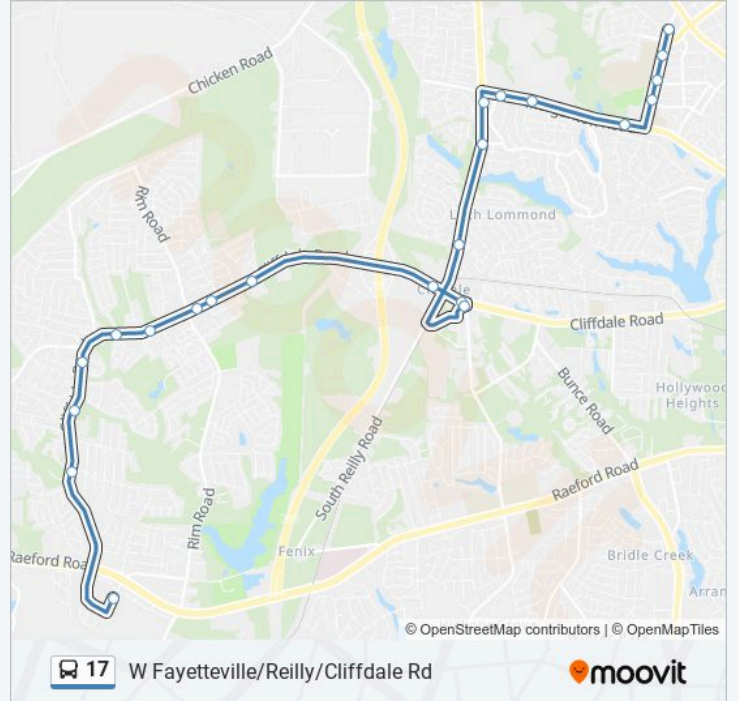

Rim Rd/Rembrant Dr

Rim Rd/Old Raeford Rd

Senior Center West

Raeford Rd/Acacia Dr

Raeford Rd/Walmart

Two Bale Ln

Direction: Two Bale Ln→Bonanza D/Santa Fe Dr

22 stops

Morganton Rd/Evanston St

Morganton Rd/Tollhouse Dr

Morganton Rd/Murray Fork Shopping Ctr

17 bus Time Schedule

Two Bale Ln→Bonanza D/Santa Fe Dr Route

Timetable:

Sunday	Not Operational
Monday	10:15 AM - 2:15 PM
Tuesday	10:15 AM - 2:15 PM
Wednesday	10:15 AM - 2:15 PM
Thursday	10:15 AM - 2:15 PM
Friday	10:15 AM - 2:15 PM
Saturday	Not Operational

17 bus Info

Direction: Two Bale Ln→Bonanza D/Santa Fe Dr

Stops: 22

Trip Duration: 30 min

Line Summary:

Bonanza Dr/Foxfire Rd

Glen Canyon Dr

Bonanza Dr/Cartwright Dr

Bonanza D/Santa Fe Dr

Direction: Two Bale Ln→Cross Creek Mall

27 stops

[VIEW LINE SCHEDULE](#)

Two Bale Ln

Cliffdale Rd/Beverly Dr

Cliffdale Rd/Seaford Dr

Cliffdale Rd/Chelsea Rd