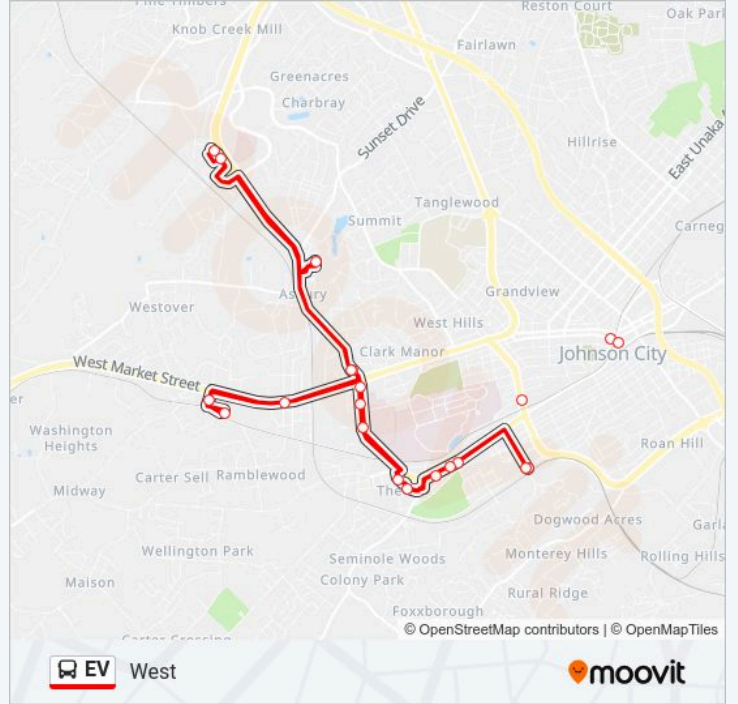

The EV bus line West has one route. For regular weekdays, their operation hours are:

(1) West: 7:00 PM-10:00 PM

Use the Moovit App to find the closest EV bus station near you and find out when is the next EV bus arriving.

**Direction: West**

21 stops

[VIEW LINE SCHEDULE](#)

Southwest & Gilbreath Wb  
Sof - Regions Bank Wb  
Food City Parking Lot - Sunset & Sof  
Sof - Kroger Parking Lot  
Sof - Waffle House Nb  
Hamilton Place Nb  
Buffalo Wild Wings Sb  
Sof Across From Waffle House Sb  
W. Mkt & Barton - Johnson Inn Wb  
Shoppes/Walmart Ctr  
Walmart - Garden Ctr  
Fresh Market Bus Stop/Walgreens  
Sof - Msha Rehab/Community Health Sb  
325 Sof - Etsu Phys Sb  
Sof at Zaxby's Sb  
Sof - Earth Fare Eb  
Sof & Jack Vest Eb  
Buffalo And Tipton Nb  
S Commerce - Main - Farmers Market Sb  
University Pkwy - Monarch Apartments Sb  
Gilbreath & Seehorn - Sherrod Library Sb

**EV bus Time Schedule**

West Route Timetable:

Monday	7:00 PM-10:00 PM
Tuesday	7:00 PM-10:00 PM
Wednesday	7:00 PM-10:00 PM
Thursday	7:00 PM-10:00 PM
Friday	7:00 PM-10:00 PM
Saturday	Not Operational
Sunday	Not Operational

**EV bus Info**

**Direction:** West

**Stops:** 21

**Trip Duration:** 50 min

**Line Summary:**

EV bus time schedules and route maps are available in an offline PDF at [moovitapp.com](https://moovitapp.com). Use the Moovit App to see live bus times, train schedule or subway schedule, and step-by-step directions for all public transit in Johnson City.