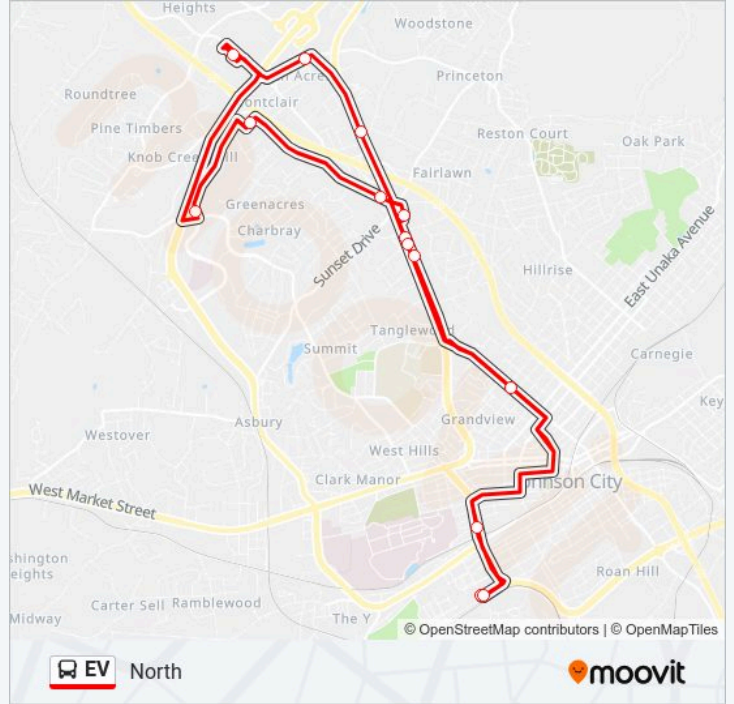

The EV bus line North has one route. For regular weekdays, their operation hours are:

(1) North: 6:15 PM-9:15 PM

Use the Moovit App to find the closest EV bus station near you and find out when is the next EV bus arriving.

Direction: North

14 stops

[VIEW LINE SCHEDULE](#)

Gilbreath & Seehorn - Sherrod Library Sb
N. Roan - Clifton Nb
N. Roan - Parkwy Ctr Nb
Pier 1 - Target Ctr
N. Roan - Popeyes Nb
W. Oakland - Goodwill/Mellow Mushroom Wb
Walmart - Garden Ctr Sb
Peoples - Natural Foods / Old Navy Nb
K-Mart
Browns Mill - Kroger Sb
N. Roan - Sears Auto Ctr Sb
N. Roan - Save-A-Lot Sb
University Pkwy - Monarch Apartments Sb
Southwest & Gilbreath Wb

EV bus Time Schedule

North Route Timetable:

Monday	6:15 PM-9:15 PM
Tuesday	6:15 PM-9:15 PM
Wednesday	6:15 PM-9:15 PM
Thursday	6:15 PM-9:15 PM
Friday	6:15 PM-9:15 PM
Saturday	Not Operational
Sunday	Not Operational

EV bus Info

Direction: North

Stops: 14

Trip Duration: 45 min

Line Summary:

EV bus time schedules and route maps are available in an offline PDF at moovitapp.com. Use the Moovit App to see live bus times, train schedule or subway schedule, and step-by-step directions for all public transit in Johnson City.