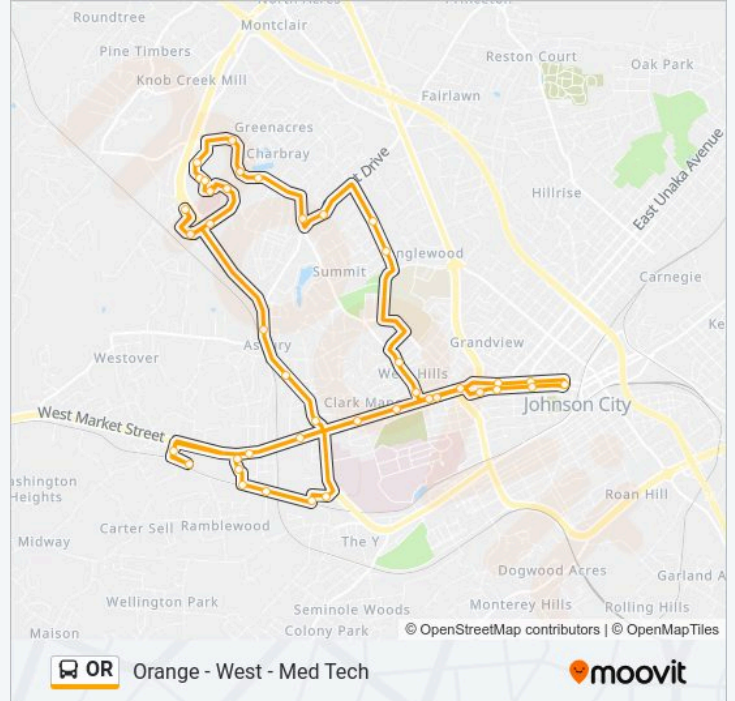

The OR bus line Orange - West - Med Tech has one route. For regular weekdays, their operation hours are:

(1) West - Med - Tech: 8:00 AM-3:30 PM

Use the Moovit App to find the closest OR bus station near you and find out when is the next OR bus arriving.

**Direction: West - Med - Tech**

42 stops

[VIEW LINE SCHEDULE](#)

Transit Center

W. Mkt & W. Watauga Wb

W. Mkt & Belmont Wb

W. Mkt - Hillcrest Drugs Wb

W. Mkt - Henry Johnson/Cvs Wb

**OR bus Info****Direction:** West - Med - Tech**Stops:** 42**Trip Duration:** 41 min**Line Summary:**

Blue Cross Blue Shield Eb

Sof - Exxon Sb

Sof & Clinchfield Sb

Sof Across From Waffle House Sb

W. Mkt - Boys & Girls Club Wb

Prof. Park - 315 Sof - Bldg 1

W. Mkt & Chapel - W. Towne Pharm Eb

W. Mkt - Super Car Wash Eb

W. Mkt - Kiwanis Park Eb

W. Main & Delaware Eb

W. Main & Belmont Eb

W. Main & W. Watauga Eb

Transit Center