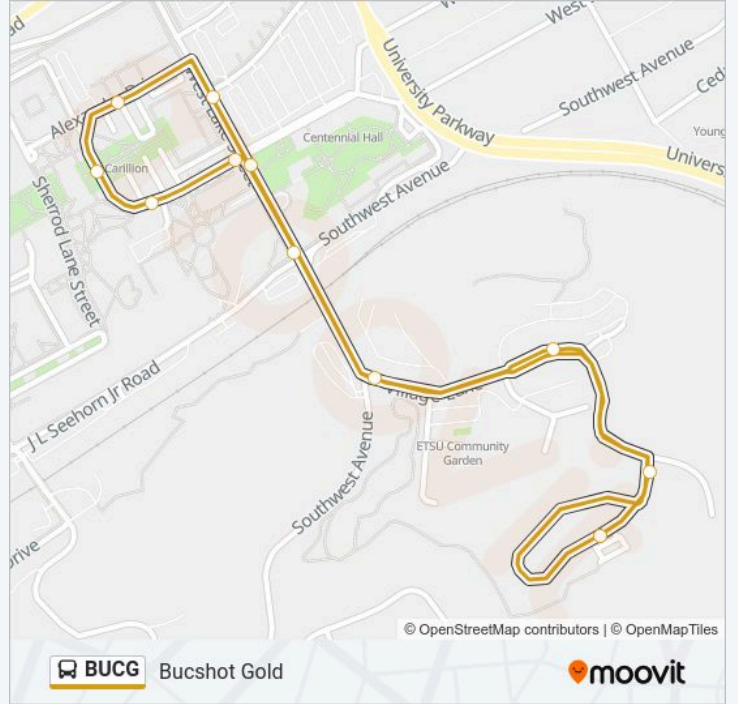

 **BUCG Line**

Bucshot Gold

Get The App

The BUCG bus line Bucshot Gold has one route. For regular weekdays, their operation hours are:

(1) Gold: 7:30 AM-4:45 PM

Use the Moovit App to find the closest BUCG bus station near you and find out when is the next BUCG bus arriving.

Direction: Gold

12 stops

[VIEW LINE SCHEDULE](#)

- Buc Ridge Shelter
- Buc Ridge Stop Sign
- Buc Ridge Phase 3
- Village & Southwest
- Rogers-Stout Hall Nb
- Gilbreath & Maple - Burgin Dossett Hall Nb
- Univ School
- Gilbreath Hall
- Reece Museum
- Rogers Stout Hall Eb
- Gilbreath & Seehorn - Sherrod Library Sb
- Buc Ridge Shelter

BUCG bus Time Schedule

Gold Route Timetable:

Monday	7:30 AM-4:45 PM
Tuesday	7:30 AM-4:45 PM
Wednesday	7:30 AM-4:45 PM
Thursday	7:30 AM-4:45 PM
Friday	7:30 AM-4:45 PM
Saturday	Not Operational
Sunday	Not Operational

BUCG bus Info

Direction: Gold

Stops: 12

Trip Duration: 7 min

Line Summary:

BUCG bus time schedules and route maps are available in an offline PDF at moovitapp.com. Use the Moovit App to see live bus times, train schedule or subway schedule, and step-by-step directions for all public transit in Johnson City.